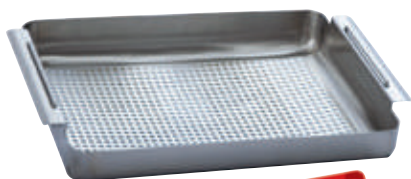

ACCESSORIES

BK-PB - Prep Basket

- Designed to Fit Fabricated Bowls, Drop-In Sinks, Underbar Sinks and Compartment Sinks
- T-304 16 ga Stainless Steel
- 2" Deep

Part Number	Fits Bowl Size (l x w)
BK-PB1014	14" x 10"
BK-PB1620	20" x 16"