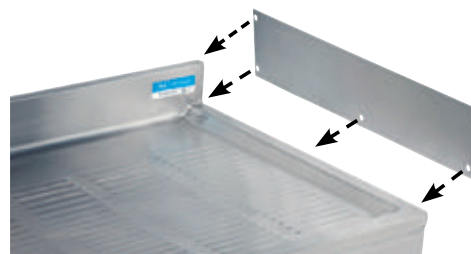

BKUB-SS - Single Removable Side Splash

- T-304 16 ga Stainless Steel
- Fits BK Resources' Underbar Equipment
- 4 Self-Tapping Screws
- Caulking

18" DEEP	Size: (l x h)
BKUB-SS18	18" x 4"

21" DEEP	Size: (l x h)
BKUB-SS21	21" x 4"