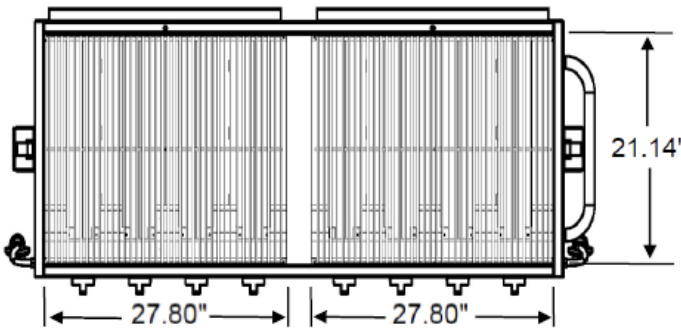

SPECIFICATIONS			
Model		CS - GBBQ30	CS - GBBQ60
Width	in.	34	64
	mm	864	1626
Depth	in.	26	26
	mm	660	660
Height	in.	35	35
	mm	889	889
Approx. Ship Weight	lbs.	140	250
	kgs.	64	114
Total BTU		64,000	128,000

Comstock-Castle Stove Co. • 119 W. Washington St. • Quincy, IL. 62301
Tel.: 217-223-5070 • Fax.: 217-223-0007 • Web: www.castlestove.co

CS-GBBQ Series Specs

Mechanical Specs

Model Number	Total BTU	# of Grates	# of Burners	Broiling Area Width x Depth	Overall Dim W. x H. x D.	Carton Dim W. x H. x D.	Shipping Weight
CS-GBBQ-30	64,000	2	4	26" x 21"	34" x 35" x 26"	37" x 23" x 27"	140 lbs.
CS-GBBQ-60	128,000	4	8	52" x 21"	64" x 35" x 26"	67" x 23" x 27"	250 lbs.