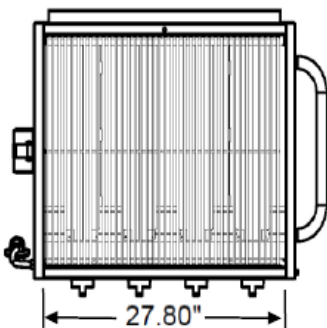

SPECIFICATIONS			
Model		CS - GBBQ30	CS - GBBQ60
Width	in.	34	64
	mm	864	1626
Depth	in.	26	26
	mm	660	660
Height	in.	35	35
	mm	889	889
Approx. Ship Weight	lbs.	140	250
	kgs.	64	114
Total BTU		64,000	128,000

Comstock-Castle Stove Co. • 119 W. Washington St. • Quincy, IL. 62301
Tel.: 217-223-5070 • Fax.: 217-223-0007 • Web: www.castlestove.co

CS-GBBQ Series Specs

Mechanical Specs

Model Number	Total BTU	# of Grates	# of Burners	Broiling Area Width x Depth	Overall Dim W. x H. x D.	Carton Dim W. x H. x D.	Shipping Weight
CS-GBBQ-30	64,000	2	4	26" x 21"	34" x 35" x 26"	37" x 23" x 27"	140 lbs.
CS-GBBQ-60	128,000	4	8	52" x 21"	64" x 35" x 26"	67" x 23" x 27"	250 lbs.