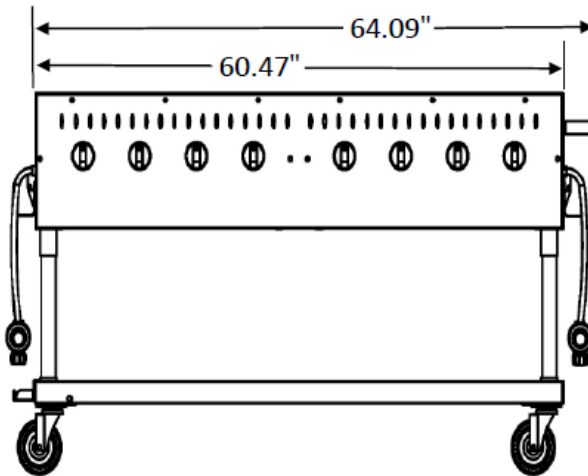

SPECIFICATIONS			
Model		CS - GBBQ30	CS - GBBQ60
Width	in.	34	64
	mm	864	1626
Depth	in.	26	26
	mm	660	660
Height	in.	35	35
	mm	889	889
Approx. Ship Weight	lbs.	140	250
	kgs.	64	114
Total BTU		64,000	128,000

Comstock-Castle Stove Co. • 119 W. Washington St. • Quincy, IL. 62301
Tel.: 217-223-5070 • Fax.: 217-223-0007 • Web: www.castlestove.co

CS-GBBQ Series Specs

Mechanical Specs

Model Number	Total BTU	# of Grates	# of Burners	Broiling Area Width x Depth	Overall Dim W. x H. x D.	Carton Dim W. x H. x D.	Shipping Weight
CS-GBBQ-30	64,000	2	4	26" x 21"	34" x 35" x 26"	37" x 23" x 27"	140 lbs.
CS-GBBQ-60	128,000	4	8	52" x 21"	64" x 35" x 26"	67" x 23" x 27"	250 lbs.