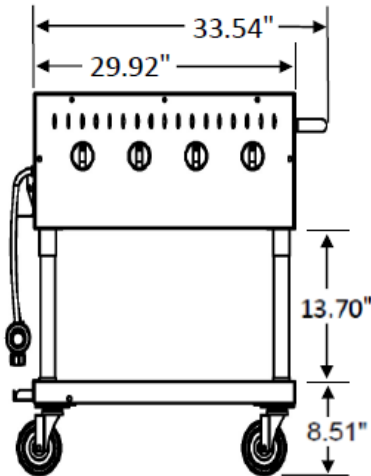

SPECIFICATIONS			
Model		CS - GBBQ30	CS - GBBQ60
Width	in.	34	64
	mm	864	1626
Depth	in.	26	26
	mm	660	660
Height	in.	35	35
	mm	889	889
Approx. Ship Weight	lbs.	140	250
	kgs.	64	114
Total BTU		64,000	128,000

Comstock-Castle Stove Co. • 119 W. Washington St. • Quincy, IL. 62301
Tel.: 217-223-5070 • Fax.: 217-223-0007 • Web: www.castlestove.co

CS-GBBQ Series Specs

Mechanical Specs

Model Number	Total BTU	# of Grates	# of Burners	Broiling Area Width x Depth	Overall Dim W. x H. x D.	Carton Dim W. x H. x D.	Shipping Weight
CS-GBBQ-30	64,000	2	4	26" x 21"	34" x 35" x 26"	37" x 23" x 27"	140 lbs.
CS-GBBQ-60	128,000	4	8	52" x 21"	64" x 35" x 26"	67" x 23" x 27"	250 lbs.