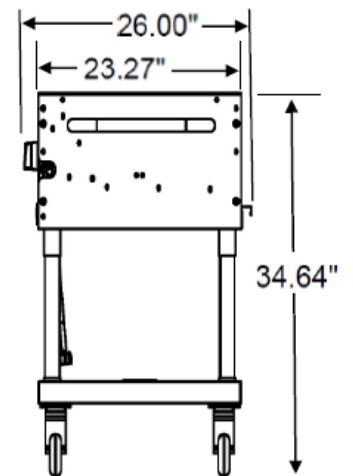

SPECIFICATIONS			
Model		CS - GBBQ30	CS - GBBQ60
Width	in.	34	64
	mm	864	1626
Depth	in.	26	26
	mm	660	660
Height	in.	35	35
	mm	889	889
Approx. Ship Weight	lbs.	140	250
	kgs.	64	114
Total BTU		64,000	128,000

Comstock-Castle Stove Co. • 119 W. Washington St. • Quincy, IL. 62301
Tel.: 217-223-5070 • Fax.: 217-223-0007 • Web: www.castlestove.co

CS-GBBQ Series Specs

Mechanical Specs

Model Number	Total BTU	# of Grates	# of Burners	Broiling Area Width x Depth	Overall Dim W. x H. x D.	Carton Dim W. x H. x D.	Shipping Weight
CS-GBBQ-30	64,000	2	4	26" x 21"	34" x 35" x 26"	37" x 23" x 27"	140 lbs.
CS-GBBQ-60	128,000	4	8	52" x 21"	64" x 35" x 26"	67" x 23" x 27"	250 lbs.