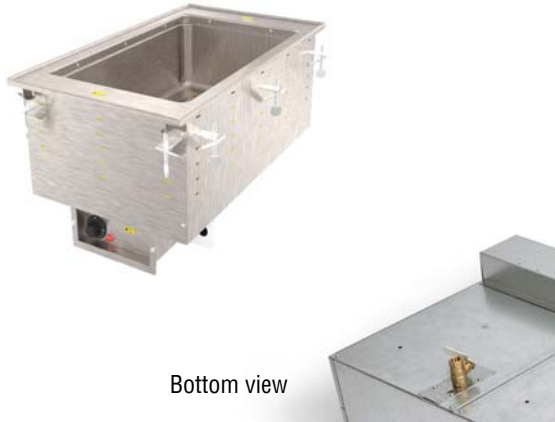

Outperform every day.™

Project:
Item Number:
Quantity:

One-Well Modular Hot Drop-ins with Marine Grade Well

The Vollrath Company, L.L.C.

ONE-WELL MODULAR HOT DROP-INS WITH MARINE GRADE WELL

Bottom view

DESCRIPTION

Vollrath's One-Well Modular Hot Drop-ins with Marine Grade Well keep hot foods at proper serving temperatures. They are designed for top-mount installation and do not require hard-wiring

SHORT DESCRIPTION

Single well hot-drop-in, full-size well is marine-grade stainless steel, removable bottom panel, standard or manifold drain, insulated on all non-exposed sides, cord with plug, stainless steel remote control panel, mounting clips.

Note: Orders for drop-ins cannot be canceled or returned.

Note: Drop-in meets NSF4 performance standards only when using moist heat. Operation with water is required for even heating of the food product.

Item Numbers		Description	
Standard Drain	Manifold Drain w/Auto-Fill	Control	Voltage
1000 Watts Per Well			
3646601HD	3646661HD	Infinite	120
3646611HD	3646681HD	Thermostatic	
3646701HD	3646761HD	Infinite	208- 240
3646711HD	3646781HD	Thermostatic	
625 Watts Per Well			
36466HD	3646660HD	Infinite	120
3646610HD	3646680HD	Thermostatic	
36467HD	3646760HD	Infinite	208
3646710HD	3646780HD	Thermostatic	
36471HD	3647160HD	Infinite	240
3647110HD	3647180HD	Thermostatic	

FEATURES

- Drawn wells are marine grade stainless steel (SAE Type-316).
- Removable panel at the bottom of each well for service access
- Include gasket for under drip edge
- Standard drain is ½" (1.3 cm) with individual well ball valves
- Manifold drain is 1" (2.5 cm) copper tubing with master manifold shut off
- Insulated on all sides, including between each well
- Includes 6' (1.8 m) cord with plug. Does not require hard-wiring
- Stainless steel control panel with individual controls and power indicator light for each well
- Control panel has 4' (121.9 cm) tethered connection for flexible mounting locations
- Includes standard mounting clips for use on counters up to 3" (7.6 cm) thick for easy installation
- Accepts full-size and fractional pans up to 6" (15.2 cm) deep
- Adapter bars are recommended when using fractional pans

WARRANTY

All models shown come with Vollrath's two-year warranty against defects in materials and workmanship. For full warranty details, please refer to www.Vollrath.com.

ACCESSORIES

- ☐ Sheet pan adapter available. Item No. 19186

CLEARANCE AND ENVIRONMENT REQUIREMENTS

- Zero-clearance installation
- Indoor use only. Room temperature and HVAC can effect performance temperatures

Approvals	Date

Agency Listings

Due to continued product improvement, please consult www.vollrath.com for current product specifications.

Outperform every day.™

www.vollrath.com

The Vollrath Company, L.L.C.

1236 North 18th Street
Sheboygan, WI 53081-3201 U.S.A.
Main Tel: 800.624.2051 or 920.457.4851
Main Fax: 800.752.5620 or 920.459.6573
Customer Service: 800.628.0830
Canada Customer Service: 800.695.8560

Technical Services
techservicereps@vollrathco.com
Induction Products: 800.825.6036
Countertop Warming Products: 800.354.1970
All Other Products: 800.628.0832