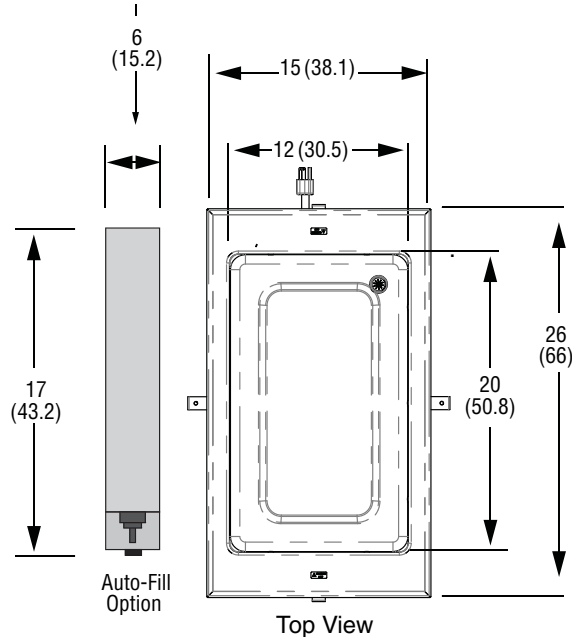

### FEATURES

- Drawn wells are marine grade stainless steel (SAE Type-316).
- Removable panel at the bottom of each well for service access
- Include gasket for under drip edge
- Standard drain is ½" (1.3 cm) with individual well ball valves
- Manifold drain is 1" (2.5 cm) copper tubing with master manifold shut off
- Insulated on all sides, including between each well
- Includes 6' (1.8 m) cord with plug. Does not require hard-wiring
- Stainless steel control panel with individual controls and power indicator light for each well
- Control panel has 4' (121.9 cm) tethered connection for flexible mounting locations
- Includes standard mounting clips for use on counters up to 3" (7.6 cm) thick for easy installation
- Accepts full-size and fractional pans up to 6" (15.2 cm) deep
- Adapter bars are recommended when using fractional pans

## DIMENSIONS (Shown in inches (cm))