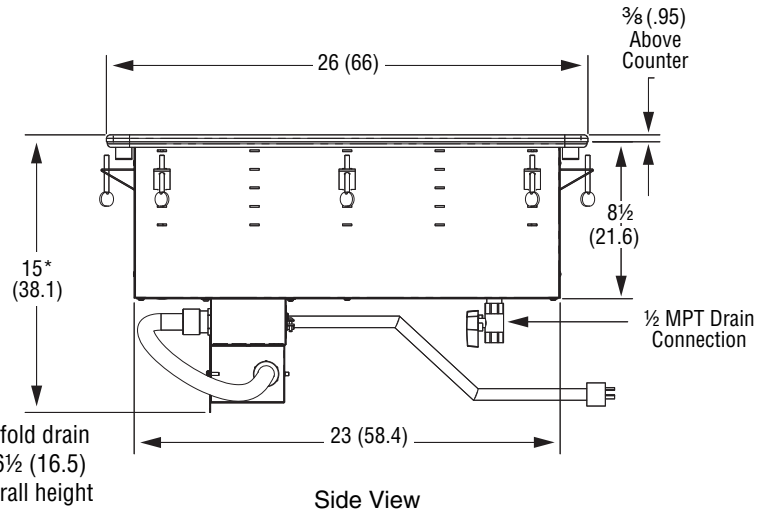

Control Panel Cutout

ELECTRICAL SPECIFICATIONS

Standard	Manifold w/ Auto-Fill	Control	Cutout Dimension IN (CM)	Voltage	Amps	Plug	
1000 Watts Per Well							
3646601HD	3646661HD	Infinite	14 1/4 x 25 1/4 (36.2 x 64.1)	120V	8.3	NEMA 5-15P	
3646611HD	3646681HD	Thermostatic					
3646701HD	3646761HD	Infinite		208V - 240V		3.6-4.2	NEMA 6-15P
3646711HD	3646781HD	Thermostatic					
625 Watts Per Well							
36466HD	3646660HD	Infinite	14 1/4 x 25 1/4 (36.2 x 64.1)	120V	5.2	NEMA 5-15P	
3646610HD	3646680HD	Thermostatic					
36467HD	3646760HD	Infinite		208V		3.0	NEMA 6-15P
3646710HD	3646780HD	Thermostatic					
36471HD	3647160HD	Infinite		240V		2.6	
3647110HD	3647180HD	Thermostatic					

Straight Blade Receptacles

NOTICE: Do NOT modify the cord or plug on the drop-in. Modifying any component may damage the drop-in or cause injury, and will void the warranty.

Note: Opening cutout must have a 7/8" (2.2 cm) corner radius.

The Vollrath Company, L.L.C.
1236 North 18th Street
Sheboygan, WI 53081-3201 U.S.A.
Main Tel: 800.624.2051 or 920.457.4851
Main Fax: 800.752.5620 or 920.459.6573
Customer Service: 800.628.0830
Canada Customer Service: 800.695.8560

Technical Services
techservicereps@vollrathco.com
Induction Products: 800.825.6036
Countertop Warming Products: 800.354.1970
All Other Products: 800.628.0832