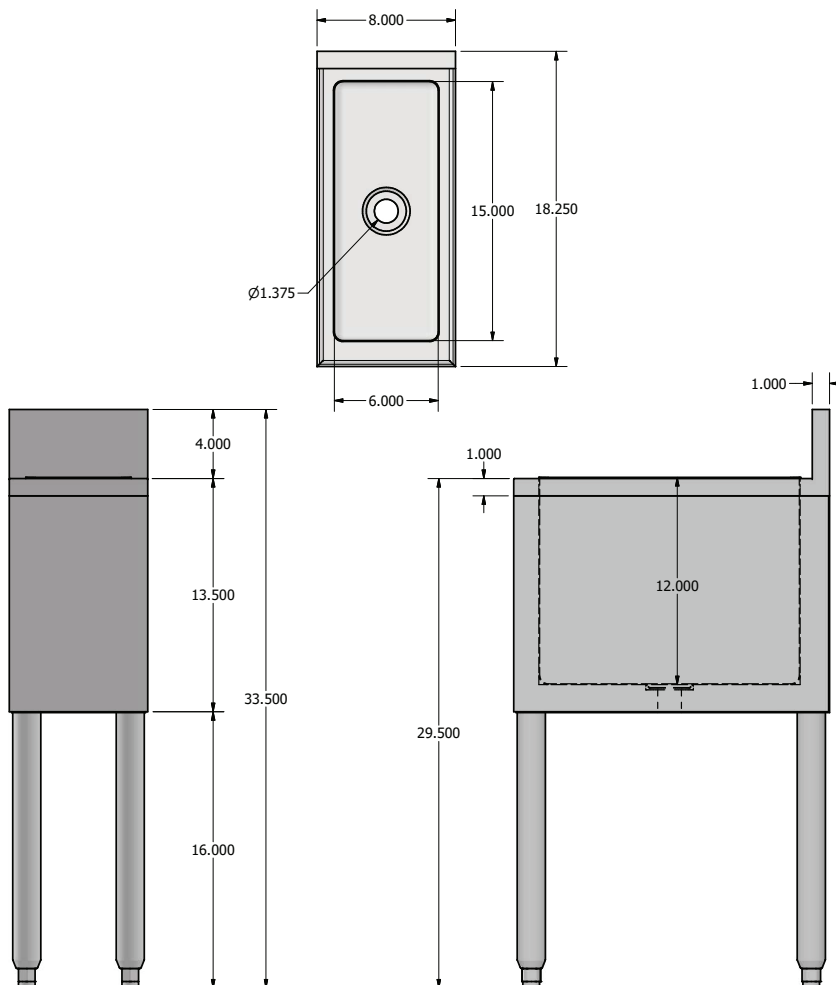

Underbar Ice Bin

Stainless Steel Underbar Ice Bin

8" L x 18" W x 33 1/2" H

Use your smart phone to scan the above QR code to visit our website:
www.bk-resources.com

Features:

- 4" Riser
- 15" Deep Bin
- 22 Lbs. Capacity
- 1 1/2" NPS Drain With Plug
- Used for Liquor, Wine, and Mixer Storage

Material:

- T-304 18 ga. Stainless Steel
- Stainless Steel Legs
- Adjustable High Impact Corrosion Resistant Feet

Part Number	Unit Size (l x w x h)	Capacity
UBDW-18-IB8	8" x 18" x 33 1/2"	22 lbs

PRODUCT DATA SHEET