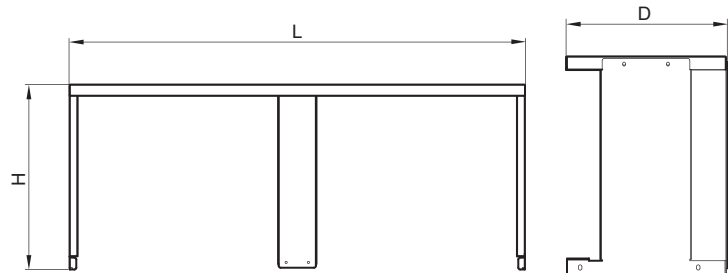

Single Overshelf for Worktop

STAINLESS STEEL

Model : TSOS-SW

TOP VIEW

FRONT VIEW

SIDE VIEW

Model	L (in.)	D (in.)	H (in.)	Weight (lbs)
TSOS-4SW	48 ³ / ₈	14 ¹ / ₂	19 ⁵ / ₈	20
TSOS-5SW	60 ³ / ₈	14 ¹ / ₂	19 ⁵ / ₈	25
TSOS-6SW	72 ³ / ₄	14 ¹ / ₂	19 ⁵ / ₈	30