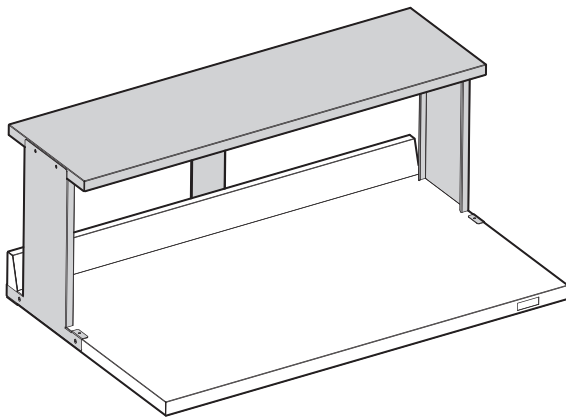

Single Overshelf for Worktop

STAINLESS STEEL

Model : TSOS-SW

TOP VIEW

FRONT VIEW

SIDE VIEW

Model	L (in.)	D (in.)	H (in.)	Weight (lbs)
TSOS-4SW	48 ³ / ₈	14 ¹ / ₂	19 ⁵ / ₈	20
TSOS-5SW	60 ³ / ₈	14 ¹ / ₂	19 ⁵ / ₈	25
TSOS-6SW	72 ³ / ₄	14 ¹ / ₂	19 ⁵ / ₈	30