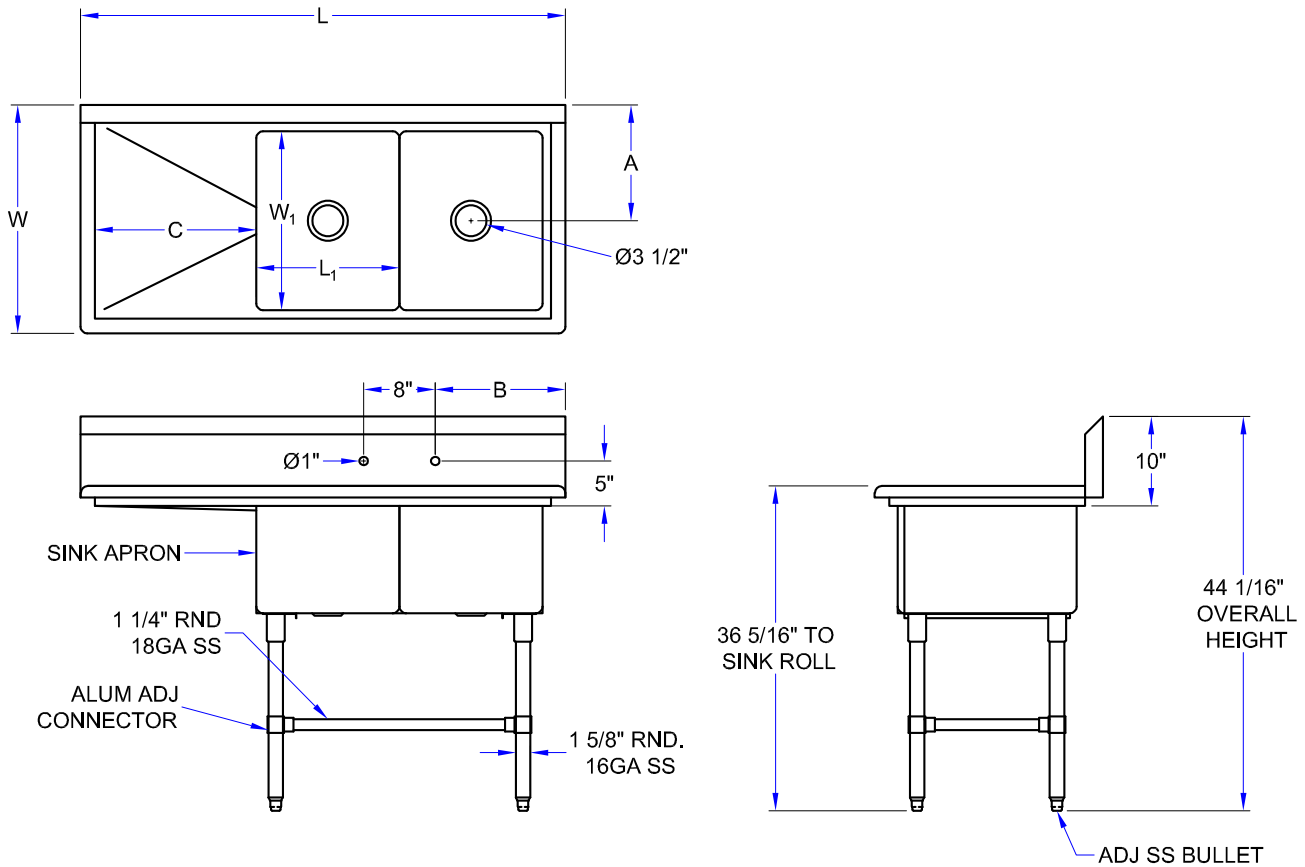

DETAILED SPECIFICATIONS

"42PB-1D" PRO-BOWL COMPARTMENT SINKS

12" DEEP (D')	WT. (LBS)	14" DEEP (D')	WT. (LBS)	OVERALL LENGTH (L)	OVERALL WIDTH (W)	INSIDE LENGTH (L')	INSIDE WIDTH (W')	A	B	C
42PB1618-1D18L/R	94	42PB16184-1D18L/R	100	54-3/16"	23-1/2"	16"	18"	11-15/16"	14-9/16"	18"
42PB1618-1D24L/R	99	42PB16184-1D24L/R	105	60-3/16"	23-1/2"	16"	18"	11-15/16"	14-9/16"	24"
42PB1620-1D18L/R	98	42PB16204-1D18L/R	105	54-3/16"	25-1/2"	16"	20"	12-15/16"	14-9/16"	18"
42PB1620-1D24L/R	103	42PB16204-1D24L/R	110	60-3/16"	25-1/2"	16"	20"	12-15/16"	14-9/16"	24"
42PB18-1D18L/R	99	42PB184-1D18L/R	106	58-3/16"	23-1/2"	18"	18"	11-15/16"	16-9/16"	18"
42PB18-1D24L/R	104	42PB184-1D24L/R	111	64-3/16"	23-1/2"	18"	18"	11-15/16"	16-9/16"	24"
42PB18-1D30L/R	109	42PB184-1D30L/R	116	70-3/16"	23-1/2"	18"	18"	11-15/16"	16-9/16"	30"
42PB1824-1D18L/R	113	42PB18244-1D18L/R	121	58-3/16"	29-1/2"	18"	24"	14-15/16"	16-9/16"	18"
42PB1824-1D24L/R	119	42PB18244-1D24L/R	127	64-3/16"	29-1/2"	18"	24"	14-15/16"	16-9/16"	24"
42PB1824-1D30L/R	125	42PB18244-1D30L/R	132	70-3/16"	29-1/2"	18"	24"	14-15/16"	16-9/16"	30"
42PB20-1D18L/R	114	42PB204-1D18L/R	121	62-3/16"	25-1/2"	20"	20"	12-15/16"	18-9/16"	18"
42PB20-1D24L/R	119	42PB204-1D24L/R	126	68-3/16"	25-1/2"	20"	20"	12-15/16"	18-9/16"	24"
42PB20-1D30L/R	124	42PB204-1D30L/R	131	74-3/16"	25-1/2"	20"	20"	12-15/16"	18-9/16"	30"
42PB24-1D24L/R	137	42PB244-1D24L/R	146	76-3/16"	29-1/2"	24"	24"	14-15/16"	22-9/16"	24"
42PB24-1D30L/R	143	42PB244-1D30L/R	152	82-3/16"	29-1/2"	24"	24"	14-15/16"	22-9/16"	30"
42PB3024-1D30L/R	161	42PB30244-1D30L/R	171	94-3/16"	29-1/2"	30"	24"	14-15/16"	28-9/16"	30"
42PB3024-1D36L/R	167	42PB30244-1D36L/R	177	100-3/16"	29-1/2"	30"	24"	14-15/16"	28-9/16"	36"

MUST SPECIFY LEFT (L) OR RIGHT (R) SIDE DRAIN BOARD

ALL DIMENSIONS ARE TYPICAL. TOLERANCE +/- .500". JOHN BOOS & CO. RESERVES THE RIGHT TO CHANGE SPECIFICATIONS WITHOUT NOTICE.