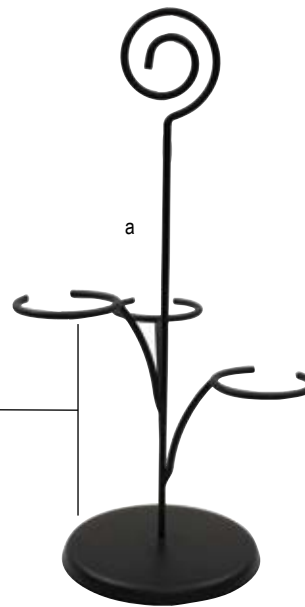

WINE FLIGHTS

- An appealing and convenient way to serve wine tastings
- Holds up to (3) 5" dia wine glasses (Not Included)

Item #	Description	Min Order	List Price (\$)
WINE FLIGHTS- BLACK POWDER COATED STEEL			
a.	WF200BK Black Powder Coated, 7½" dia x 14¼"	1 ea	20.86 ea

CHAMPAGNE/WINE BUCKETS & STANDS

Our Champagne/Wine Buckets & Stands are great for keeping champagne on ice or wines chilled without taking up valuable tabletop space

Item #	Description	Capacity	Min Order	List Price (\$)
CHAMPAGNE/WINE BUCKETS & STANDS-ASSORTED FINISHES				
b.	5188 Stainless Steel Bucket, Mirror Finish, 8¾" dia x 10" H (Fits Stand 5288)	8 qt	1 ea	36.80 ea
c.	5288 Chrome Plated Bucket Stand (Fits 5188)	-	1 ea	45.32 ea
d.	RWB119 Stainless Steel Double Wall Bucket, Rice Pattern, 8¾" dia x 9¾" H (Fits stand 5398)	4 qt	1 ea	105.06 ea
e.	5198 Stainless Steel Bucket, Hammered Finish, 8" dia x 8½" H (Fits stand 5398)	8 qt	1 ea	51.98 ea
f.	5398 Stainless Steel, Mirror Finish Bucket Stand (Fits 5198 & RWB119)	-	1 ea	105.06 ea
g.	RS1432 Stainless Steel, Rice Pattern, Martini Glass Beverage Stand, 14½" dia x 32½"	4½ qt	1 ea	261.62 ea
h.	RS2132 Stainless Steel, Rice Pattern, Round Beverage Stand with Handle, 16" dia x 32"	10¼ qt	1 ea	269.86 ea