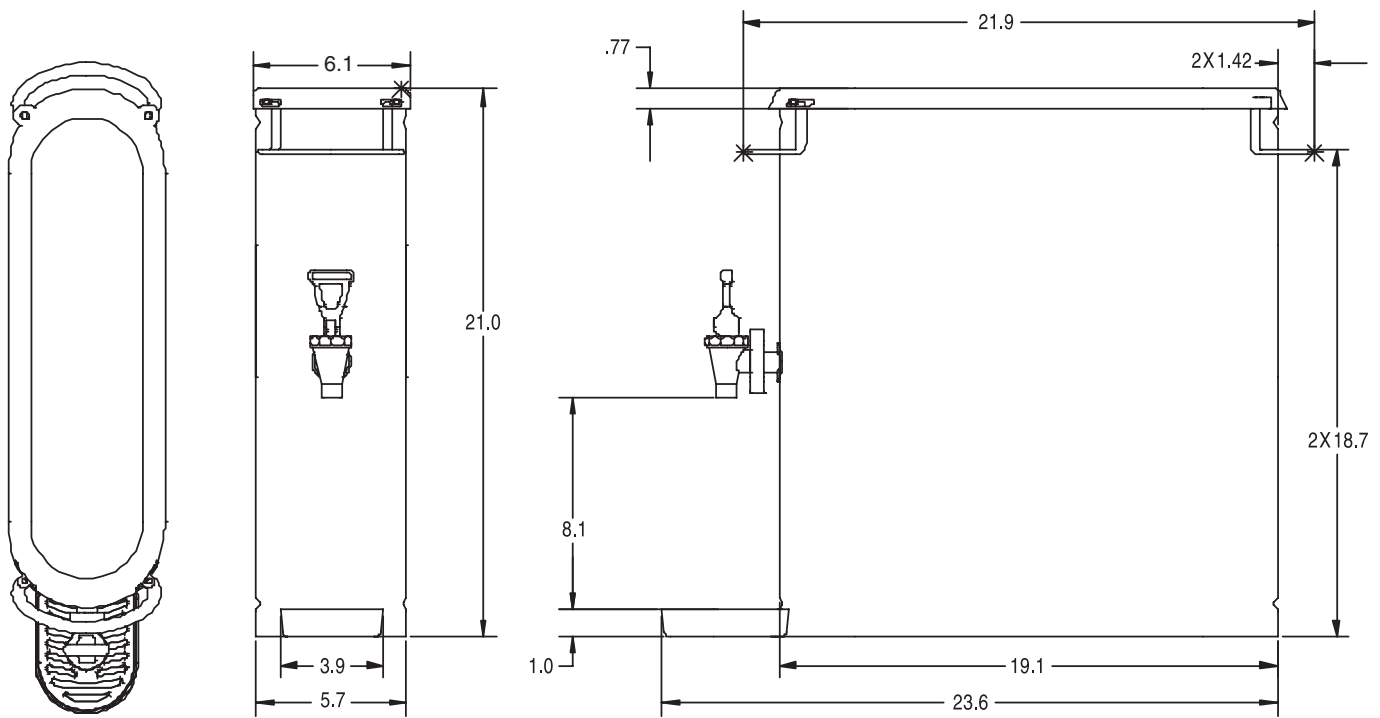

4.0 Gallon Narrow Iced Beverage Dispenser

Model TDO-N-4

Dimensions: 21"H x 6.1"W x 23.6"D
(53.3cm H x 15.2cm W x 60cm D)

Shown with TB-3 brewer
Overall depth with locator guide in place: 29"

Features

Narrow Beverage Dispenser

Space-saving iced beverage dispenser expands the variety of offerings in limited counter space

- Dispenser has 4 gallon (15.1L) capacity.
- Integrated lid retainer prevents tampering.
- Two dispensers, placed side-by-side, allow added flexibility and twice the capacity within the same footprint as one TDO-4.
- Front - back handles for reduced counterspace usage.
- Three and four-gallon indicators.
- Integrated drip tray.
- For use with 39696.0000 TDO-N Locator Guide on BUNN TB-3 and TB-3Q brewers with 29" trunk height.

Space Saving:

Two TDO-N-4.0 dispensers fit within footprint of one TDO-4.

Related Products

Faucet Assembly
Product No.:
03260.0003

Drip Tray Cover Product
No.: 39627.0000

TDO-N Locator Guide
Product No.:
39696.0000

Drip Tray
Product No.:
39626.0000

Replacement Lid
Product No.:
39624.0000

Model

TDO-N-4.0

Agency Listing

Dimensions & Specifications

CANADA 

Model	Product #	Capacity	Handles	Cubic Measure	Shipping Weight
TDO-N-4.0	39600.0002	4 Gallons / 15.1 litres	Front/Back	2.2 ft ³ / 0.06 m ³	12.3 lbs. / 5.58 kg