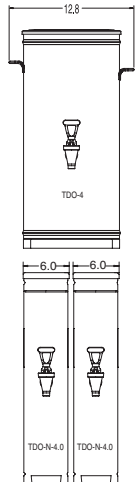

4.0 Gallon Narrow Iced Beverage Dispenser

Model TDO-N-4

Dimensions: 21"H x 6.1"W x 23.6"D
(53.3cm H x 15.2cm W x 60cm D)

Shown with TB-3 brewer
Overall depth with locator guide in place: 29"

Features

Narrow Beverage Dispenser

Space-saving iced beverage dispenser expands the variety of offerings in limited counter space

- Dispenser has 4 gallon (15.1L) capacity.
- Integrated lid retainer prevents tampering.
- Two dispensers, placed side-by-side, allow added flexibility and twice the capacity within the same footprint as one TDO-4.
- Front - back handles for reduced counterspace usage.
- Three and four-gallon indicators.
- Integrated drip tray.
- For use with 39696.0000 TDO-N Locator Guide on BUNN TB-3 and TB-3Q brewers with 29" trunk height.

Space Saving:

Two TDO-N-4.0 dispensers fit within footprint of one TDO-4.

Related Products

Faucet Assembly
Product No.:
03260.0003

Drip Tray Cover Product
No.: 39627.0000

TDO-N Locator Guide
Product No.:
39696.0000

Drip Tray
Product No.:
39626.0000

Replacement Lid
Product No.:
39624.0000

Model

TDO-N-4.0

Agency Listing

Dimensions & Specifications

CANADA 

Model	Product #	Capacity	Handles	Cubic Measure	Shipping Weight
TDO-N-4.0	39600.0002	4 Gallons / 15.1 litres	Front/Back	2.2 ft ³ / 0.06 m ³	12.3 lbs. / 5.58 kg