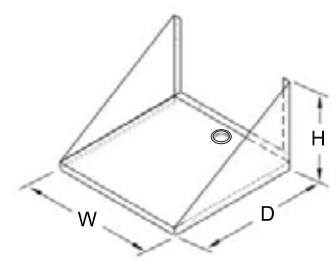

Custom Length Flat Bar

Custom Make: (Additional Option)
Wall Shelf with 1" Dia. Round Tube
For **WS-W12 & WS-W14** Wall Shelves only

Item No.	D x W x H (in)	Brackets	Load Cap. (lb)	Bulk Qty.	G. W. (lb)
WS-W1224	12 x 24 x 10	2	255	40	9
WS-W1236	12 x 36 x 10	3	300	40	12
WS-W1248	12 x 48 x 10	3	345	40	15
WS-W1260	12 x 60 x 10	4	395	40	19
WS-W1272	12 x 72 x 10	4	395	40	21
WS-W1284	12 x 84 x 10	5	395	40	29
WS-W1296	12 x 96 x 10	5	395	40	29
WS-W1424	14 x 24 x 11	2	255	40	10
WS-W1436	14 x 36 x 11	3	300	40	13
WS-W1448	14 x 48 x 11	3	345	40	17
WS-W1460	14 x 60 x 11	4	395	40	21
WS-W1472	14 x 72 x 11	4	395	40	23
WS-W1484	14 x 84 x 11	5	395	40	27
WS-W1496	14 x 96 x 11	5	395	40	32
WS-W1624	16 x 24 x 16	2	255	40	11.7
WS-W1636	16 x 36 x 16	3	300	40	17.2
WS-W1648	16 x 48 x 16	3	345	40	20.9
WS-W1660	16 x 60 x 16	4	395	40	24.7
WS-W1672	16 x 72 x 16	4	395	40	30.5
WS-W12B	12" Shelf Bracket	2	250		2
WS-W14B	14" Shelf Bracket	2	250		2.5

Item No.	Gauge	D x W x H (in)	Load Cap. (lb)	G. W. (lb)
MS-1818	18	18 x 18 x 12	100	11
MS-2418	18	24 x 18 x 12	100	14