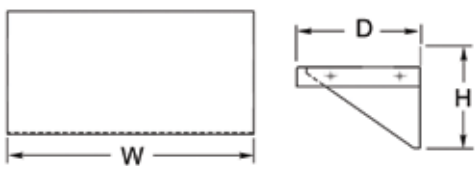

Custom Length Flat Bar

Custom Make: (Additional Option)
Wall Shelf with 1" Dia. Round Tube
For **WS-W12 & WS-W14** Wall Shelves only

Item No.	D x W x H (in)	Brackets	Load Cap. (lb)	Bulk Qty.	G. W. (lb)
WS-W1224	12 x 24 x 10	2	255	40	9
WS-W1236	12 x 36 x 10	3	300	40	12
WS-W1248	12 x 48 x 10	3	345	40	15
WS-W1260	12 x 60 x 10	4	395	40	19
WS-W1272	12 x 72 x 10	4	395	40	21
WS-W1284	12 x 84 x 10	5	395	40	29
WS-W1296	12 x 96 x 10	5	395	40	29
WS-W1424	14 x 24 x 11	2	255	40	10
WS-W1436	14 x 36 x 11	3	300	40	13
WS-W1448	14 x 48 x 11	3	345	40	17
WS-W1460	14 x 60 x 11	4	395	40	21
WS-W1472	14 x 72 x 11	4	395	40	23
WS-W1484	14 x 84 x 11	5	395	40	27
WS-W1496	14 x 96 x 11	5	395	40	32
WS-W1624	16 x 24 x 16	2	255	40	11.7
WS-W1636	16 x 36 x 16	3	300	40	17.2
WS-W1648	16 x 48 x 16	3	345	40	20.9
WS-W1660	16 x 60 x 16	4	395	40	24.7
WS-W1672	16 x 72 x 16	4	395	40	30.5
WS-W12B	12" Shelf Bracket	2	250		2
WS-W14B	14" Shelf Bracket	2	250		2.5

Item No.	Gauge	D x W x H (in)	Load Cap. (lb)	G. W. (lb)
MS-1818	18	18 x 18 x 12	100	11
MS-2418	18	24 x 18 x 12	100	14