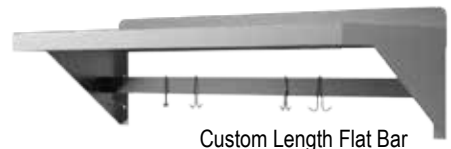

Wall Shelves

Stainless Steel Wall Mount Shelf

Standard Items:
Regular Wall Shelf

- All 18 gauge stainless steel polished finish

Suggested accessory:

Pot Hook Included
(PR-RHK)

Custom Make: (Additional Part)
Wall Shelf with 2" flat Rack
For **WS-W12 & WS-W14** Wall Shelves

Custom Length Flat Bar

Custom Make: (Additional Option)
Wall Shelf with 1" Dia. Round Tube
For **WS-W12 & WS-W14** Wall Shelves only

Item No.	D x W x H (in)	Brackets	Load Cap. (lb)	Bulk Qty.	G. W. (lb)
WS-W1224	12 x 24 x 10	2	255	40	9
WS-W1236	12 x 36 x 10	3	300	40	12
WS-W1248	12 x 48 x 10	3	345	40	15
WS-W1260	12 x 60 x 10	4	395	40	19
WS-W1272	12 x 72 x 10	4	395	40	21
WS-W1284	12 x 84 x 10	5	395	40	29
WS-W1296	12 x 96 x 10	5	395	40	29
WS-W1424	14 x 24 x 11	2	255	40	10
WS-W1436	14 x 36 x 11	3	300	40	13
WS-W1448	14 x 48 x 11	3	345	40	17
WS-W1460	14 x 60 x 11	4	395	40	21
WS-W1472	14 x 72 x 11	4	395	40	23
WS-W1484	14 x 84 x 11	5	395	40	27
WS-W1496	14 x 96 x 11	5	395	40	32
WS-W1624	16 x 24 x 16	2	255	40	11.7
WS-W1636	16 x 36 x 16	3	300	40	17.2
WS-W1648	16 x 48 x 16	3	345	40	20.9
WS-W1660	16 x 60 x 16	4	395	40	24.7
WS-W1672	16 x 72 x 16	4	395	40	30.5
WS-W12B	12" Shelf Bracket	2	250		2
WS-W14B	14" Shelf Bracket	2	250		2.5

Marked items qualifies for **Bulk Quantities!**

Stainless Steel Microwave Oven Wall Shelf

- Two sizes available
- All polished stainless steel
- Space saver wall mount design
- Shipped knock-down
- Shelf holds up to 100 lb