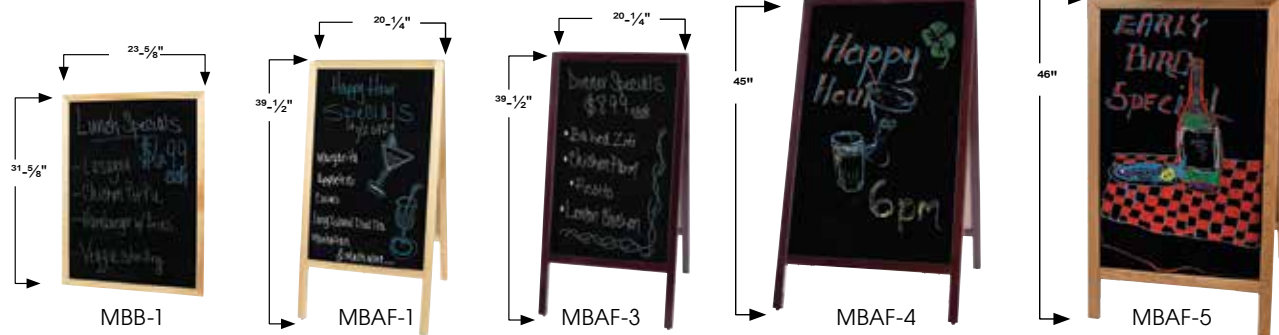

- ◆ High-tech Absol-Flat black glossy surface allows for easy writing
- ◆ Solid 1-1/4" wide frames with double reinforced joints

SIGN BOARDS, MARKERS, ERASER

WOODEN FRAME MARKER BOARDS

ITEM #	DESCRIPTION	INCLUDES	SIZE	UOM	CASE
MBB-1	Natural	1 Standard White Marker & Eraser	23-5/8"L x 3/4"W x 31-5/8"H	Set	6
MBB-3	Mahogany	1 Standard White Marker & Eraser	23-5/8"L x 3/4"W x 31-5/8"H	Set	1/6

DUAL-SIDED SIDEWALK A-FRAME MARKER BOARDS

ITEM #	DESCRIPTION	INCLUDES	SIZE	UOM	CASE
MBAF-1	Natural	4 Standard Markers & Eraser	20-1/4"L x 2"W x 39-1/2"H	Set	1
MBAF-3	Mahogany	4 Standard Markers & Eraser	20-1/4"L x 2"W x 39-1/2"H	Set	1
MBAF-4	Mahogany	4 Standard, 2 Deluxe Plus Markers & Eraser	25"L x 2"W x 45"H	Set	1
MBAF-5	Premium White Oak	2 Standard, 4 Deluxe Plus Markers & Eraser	26"L x 2"W x 46"H	Set	1

MBB-3 BOARD, MBBE-3 EASEL

MBBE-1

PREMIUM TRIPOD DISPLAY EASEL

- ◆ A stylish lift for the wood frame marker boards
- ◆ Solid, 1" thick wooden frame has two adjustable planes with pure copper knobs, and comes with rubber feet
- ◆ Factory assembled for superior stability