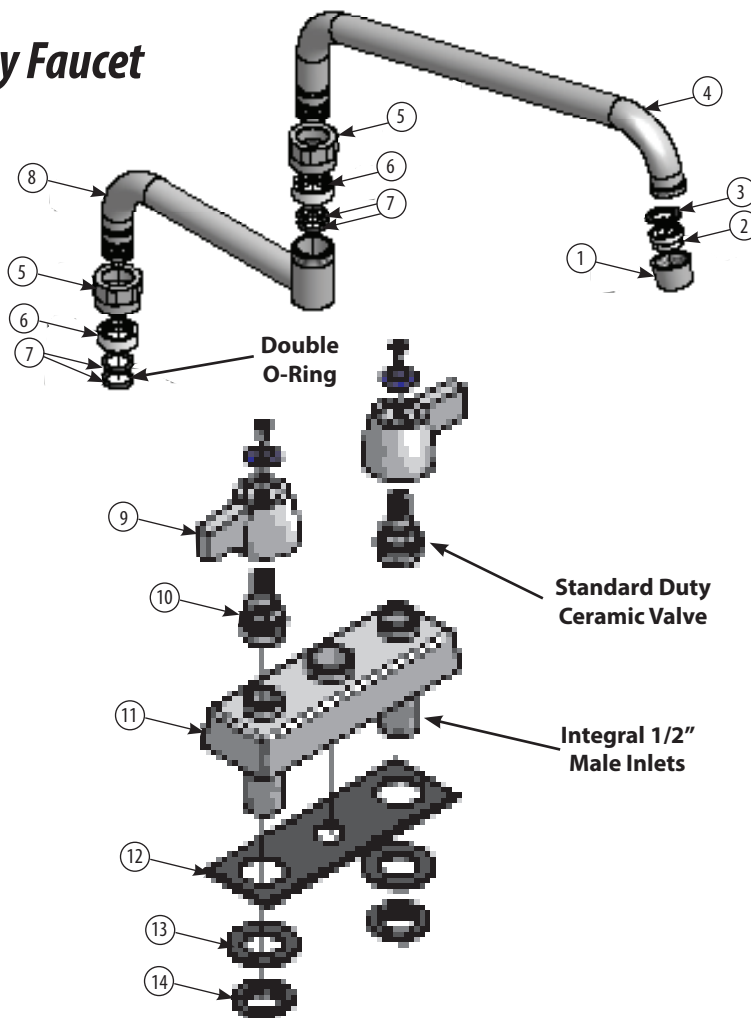

### Product Specifications:

- 1/4 Turn Ceramic Cartridges
- Color Coded Hot & Cold Indicators
- Double O-Ring Spout Seal
- High Polished Nickel Chrome Finish
- Lead Free Compliant
- Full Replacement Parts Available

# 4" Deck Mount Standard Duty Faucet with DJ Swing Spout

Model: BKD-18-G, Lead Free

### Exploded Parts Detail:

Diagram #	Quantity	Part Number	Description
1	1	BKF-SPT-NOZZLE	Aerator Nozzle
2	1	BKF-SPT-AER	Aerator
3	1	BKF-SPT-AER-W	Aerator Washer
4	1	BKF-SPT-XX	Spout Body
5	1	BKF-SPT-NUT	Swing Neck Nut
6	1	BKF-SPT-SPACER	Spout Spacer
7	2	BKF-SPT-ORING	Spout O-Ring
8	1	BKF-SPT-EXT	Spout Extender
9	2	BKF-DBH	Handle
10	2	(1)BKF-W-CV-G & (1)BKF-W-HV-G	Cartridge
11	1	BKD-XX-G	Faucet Body
12	1	BKD-Base	Base
13	2	BKD-MN	Mounting Nut
14	2	BKD-MW	Mounting Washer