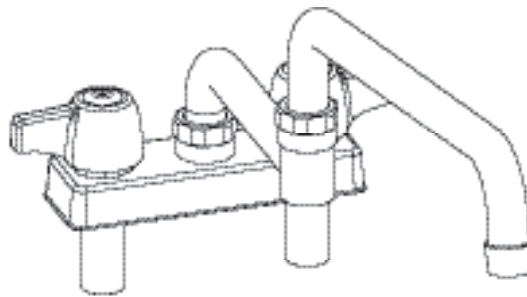

# 4" Deck Mount Standard Duty Faucet with DJ Swing Spout

Model: BKD-18-G, Lead Free

### Product Specifications:

- 1/4 Turn Ceramic Cartridges
- Color Coded Hot & Cold Indicators
- Double O-Ring Spout Seal
- High Polished Nickel Chrome Finish
- Lead Free Compliant
- Full Replacement Parts Available