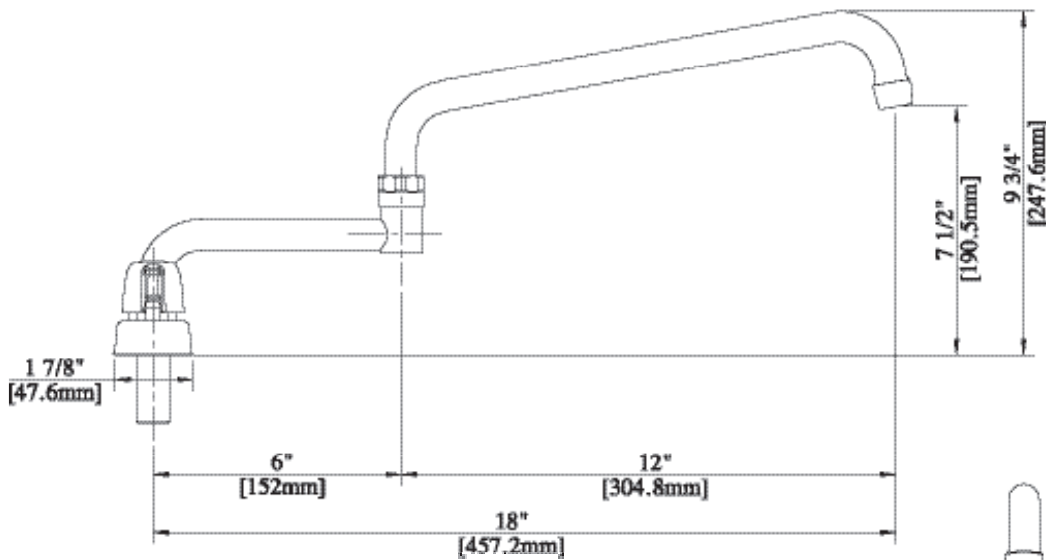

Use your smart phone to scan the above QR code to visit our website: www.bk-resources.com

4" Deck Mount Standard Duty Faucet with DJ Swing Spout

Model: BKD-18-G, Lead Free

Options:

BKF-C414-VR
Vandal Resistant Aerator - .5 GPM

Product Specifications:

- 1/4 Turn Ceramic Cartridges
- Color Coded Hot & Cold Indicators
- Double O-Ring Spout Seal
- High Polished Nickel Chrome Finish
- Lead Free Compliant
- Full Replacement Parts Available

Certifications:

PRODUCT SPECIFICATION SHEET

RESOURCES