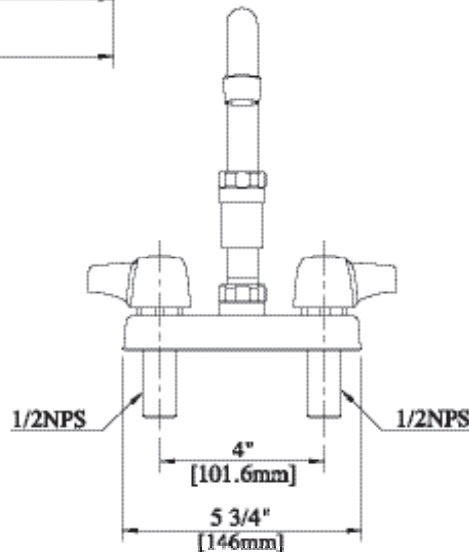

# 4" Deck Mount Standard Duty Faucet with DJ Swing Spout

Model: BKD-18-G, Lead Free

### Product Specifications:

- 1/4 Turn Ceramic Cartridges
- Color Coded Hot & Cold Indicators
- Double O-Ring Spout Seal
- High Polished Nickel Chrome Finish
- Lead Free Compliant
- Full Replacement Parts Available

### Exploded Parts Detail:

Diagram #	Quantity	Part Number	Description
1	1	BKF-SPT-NOZZLE	Aerator Nozzle
2	1	BKF-SPT-AER	Aerator
3	1	BKF-SPT-AER-W	Aerator Washer
4	1	BKF-SPT-XX	Spout Body
5	1	BKF-SPT-NUT	Swing Neck Nut
6	1	BKF-SPT-SPACER	Spout Spacer
7	2	BKF-SPT-ORING	Spout O-Ring
8	1	BKF-SPT-EXT	Spout Extender
9	2	BKF-DBH	Handle
10	2	(1)BKF-W-CV-G & (1)BKF-W-HV-G	Cartridge
11	1	BKD-XX-G	Faucet Body
12	1	BKD-Base	Base
13	2	BKD-MN	Mounting Nut
14	2	BKD-MW	Mounting Washer