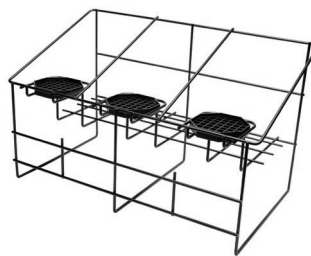

AIRPOT DISPLAYS

Our **Wire Racks** and **Airpot Stands** are two great options when putting a display together. The Wire Racks include removable black drip trays for easy cleanup. Try clipping the double and triple racks together to set up five airpots. The Airpot Stands can also clip together. They are constructed from a lightweight black styrene plastic, and feature removable grates that are super easy to clean.

Wire Rack Replacement Parts: Drip trays

APR2BLC
20" X 13" X 9"
Double Airpot Rack

APR3BLC
22" X 14" X 13"
Triple Airpot Rack

APS1CBL
7.75" X 24.25" X 16"
Single Airpot Stand

APS2BL
7.75" X 24.25" X 16.25"
Double Airpot Stand