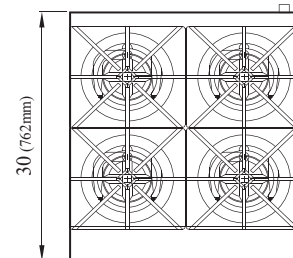

High Output Counter Top Hot Plate

Model : TAHP-24-4

DATA	
Gas Type	NAT/LP Convertible
Gas Connection	3/4"
Regulator	3/4"
Gas Pressure	NAT : 5W.C" / LPG : 10W.C"
BTU	128,000
SHIPPING DATA	
Class	85
Length (in.)	24 (610mm)
Depth (in.) *	30 (762mm)
Height (in.) †	10 (254mm)
Shipping Weight (lbs.)	167

Design and specifications subject to change without notice.
Actual shipping weight may differ due to extra packing materials for product protection.
* Depth does not include 3/4" for rear gas connection.
† Height does not include 2" for leg height.

■ WARRANTY : 1 Year Labor and Parts Warranty

PLAN VIEW

(unit : inch)

TOP VIEW