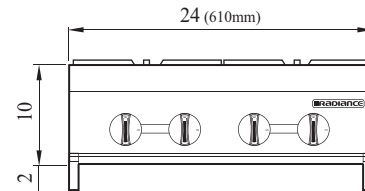

High Output Counter Top Hot Plate

Model : TAHP-24-4

DATA	
Gas Type	NAT/LP Convertible
Gas Connection	3/4"
Regulator	3/4"
Gas Pressure	NAT : 5W.C" / LPG : 10W.C"
BTU	128,000
SHIPPING DATA	
Class	85
Length (in.)	24 (610mm)
Depth (in.) *	30 (762mm)
Height (in.) †	10 (254mm)
Shipping Weight (lbs.)	167

Design and specifications subject to change without notice.
Actual shipping weight may differ due to extra packing materials for product protection.
* Depth does not include 3/4" for rear gas connection.
† Height does not include 2" for leg height.

■ WARRANTY : 1 Year Labor and Parts Warranty

PLAN VIEW

(unit : inch)

FRONT VIEW

Ver.20210322

- Turbo Air : 800-627-0032
- GK : 800-500-3519
- Warranty : 800-381-7770
- AC : 888-900-1002