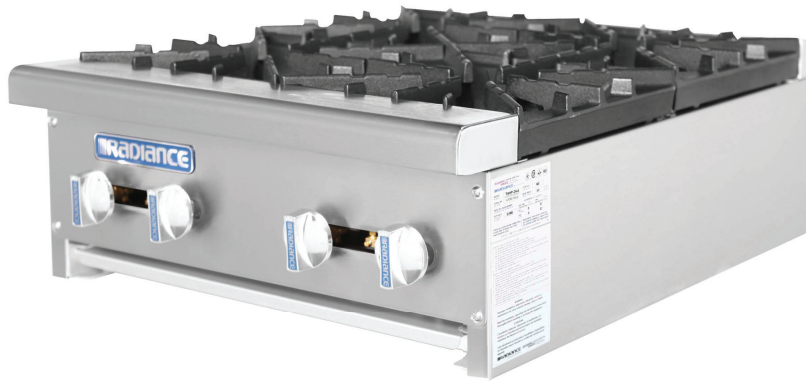

4184 E. Conant st., Long Beach, CA 90808
 Tel. 800-500-3519 Fax. 310-900-1066
www.turboairinc.com

Project :

Model # :

Item # :

Qty :

Available W/H :

Approval :

High Output Counter Top Hot Plate

Model : TAHP-24-4

≡ FEATURES & BENEFITS ≡

- **Stainless steel front, sides and 4" front top ledge**
- **Easy cleaning, detachable lift-off 2 piece burner**
- **Center concentrated design high performance 32,000 BTU/hr burner**
- **Removable 12" x 12" heavy cast-iron top grates**
- **Grooved design top grate ensure direct heat to cooking surface**
- **Removable full width grease pan**
- **Top grate is designed to allow pot to slide without lifting**
- **Ergonomically designed heat resistant PPS (Poly Phenylene Sulfide) On-Off knob**
- **Adjustable standing pilot for each burner**
- **3/4" rear gas connection and gas pressure regulator**
- **2" stainless steel legs included**

Model	#of Burners	Total BTUs	Crated Weight (lbs.)	W x D x H†(inches)
TAHP-24-4	4	128,000	167	24 x 30 x 10

High Output Counter Top Hot Plate

Model : TAHP-24-4

DATA	
Gas Type	NAT/LP Convertible
Gas Connection	3/4"
Regulator	3/4"
Gas Pressure	NAT : 5W.C" / LPG : 10W.C"
BTU	128,000
SHIPPING DATA	
Class	85
Length (in.)	24 (610mm)
Depth (in.) *	30 (762mm)
Height (in.) †	10 (254mm)
Shipping Weight (lbs.)	167