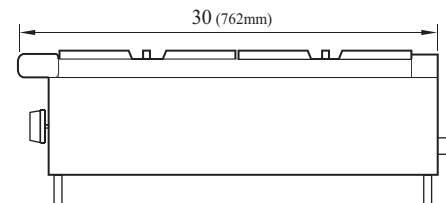

SIDE VIEW

Ver.20210322

- Turbo Air : 800-627-0032
- GK : 800-500-3519
- Warranty : 800-381-7770
- AC : 888-900-1002