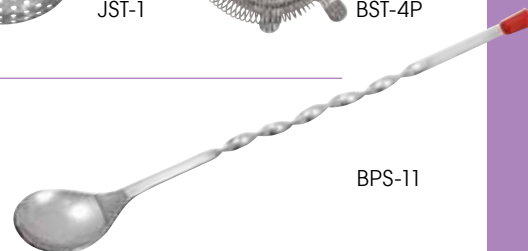

J-3

J-1

STAINLESS STEEL MESH STRAINER

◆ The fine mesh catches pulp and small seeds

ITEM	DESCRIPTION	UOM	CASE
MS2K-3S	3"Dia x 8"L x 1"H	Each	24/144

MS2K-3S

STAINLESS STEEL STRAINERS

◆ Strain and drain

ITEM	DESCRIPTION	UOM	CASE
BST-4P	4-Prong Spring Strainer	Each	12/288
JST-1	Julep Strainer	Each	12/240

JST-1

BST-4P

STAINLESS STEEL BAR SPOON

ITEM	DESCRIPTION	UOM	CASE
BPS-11	11" Bar Spoon	Each	24/600

BPS-11

STAINLESS STEEL BEER LAYERING SPOON

◆ Ridge rests over lip of the glass for slow pour

ITEM	DESCRIPTION	UOM	CASE
BLS-6	1-5/8" Dia, S/S	Each	12/48

BLS-6

BLACK PLASTIC GLASS RIMMERS

ITEM	DESCRIPTION	UOM	CASE
GR-2	2-Tier, Plastic w/Sponge	Each	1/12
GR-3	3-Tier, Plastic w/Sponge, NSF	Each	1/12
GR-3S	Replacement Sponge, No Retail Packaging	Each	12/144