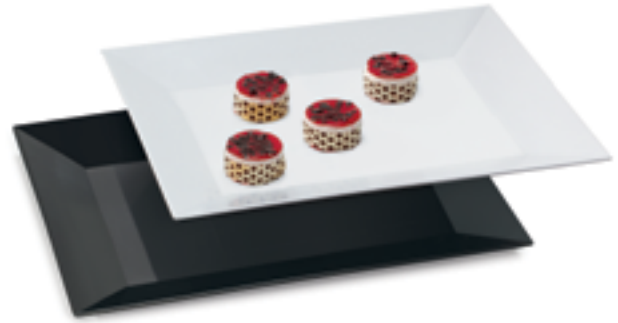

**BUN PAN RACK COMPATIBLE TRAYS**  
 ML-99 Trays fit standard 26" x 18" bun pan racks.  
 Two ML-293 Trays fit bun pan racks horizontally.

## Roll in, roll out and roll on!

G.E.T.'s bun pan rack fits perfectly with ML-99 display trays, available in a wide range of patterns. Put your operation on wheels for easy transport and no more on-site replating.

**Melamine Tray**  
**ML-99-** 24" x 18" 61 cm x 45.7 cm 1 ea. | **Colors**  
 W BK  
 Also available in Venetian™ (VN), Mosaic™ (MO),  
 Olympia™ (OL), Soho™ (SO) see page 167

**Melamine Tray**  
**ML-293-W** 18" x 13" 45.7 cm x 33 cm 6 ea.

**Melamine Tray**  
**ML-294-W** 12" x 9" 30.5 cm x 22.9 cm 6 ea.  
**ML-116-W** 18" x 11" 45.7 cm x 27.9 cm 6 ea.

**Melamine Tray**  
**ML-109-** 19" x 10.25" 26 cm x 48.3 cm 3 ea. | **Colors**  
 W BK  
**ML-110-** 21" x 12" 30.5 cm x 53.3 cm 3 ea. | W BK  
**ML-111-** 21.25" x 13" 33 cm x 54 cm 3 ea. | W BK