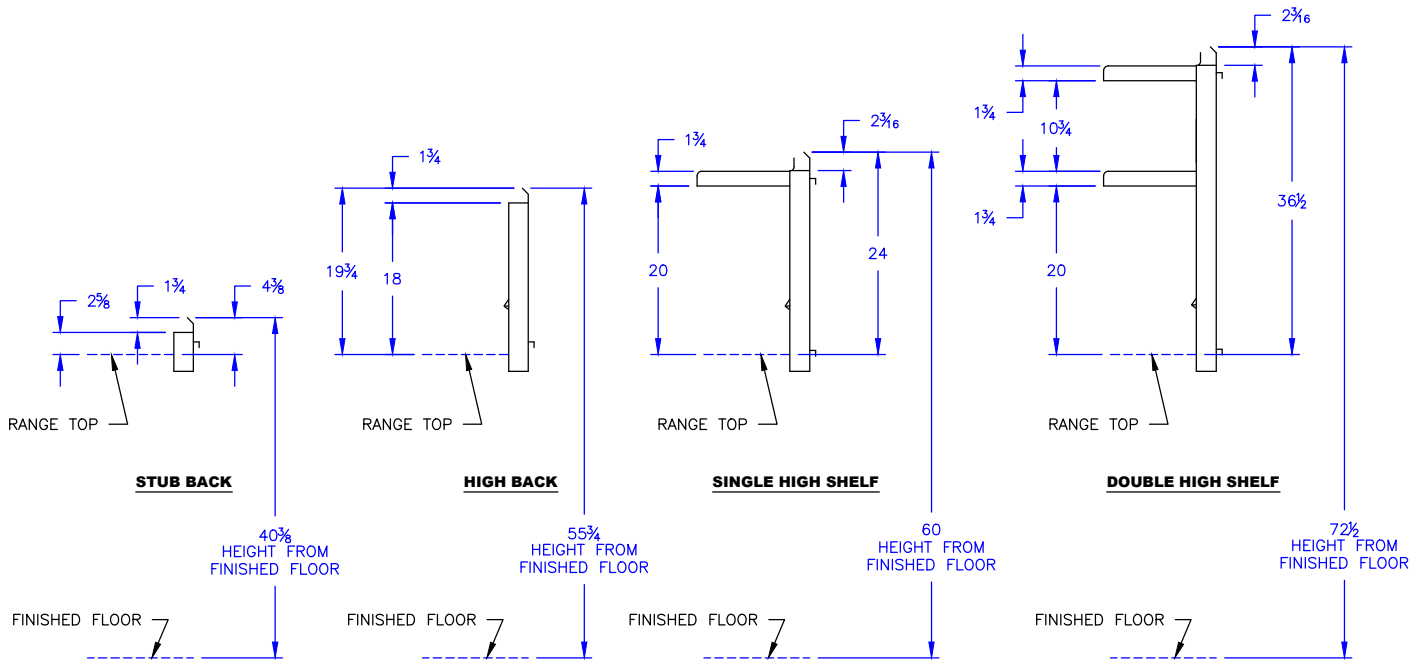

- TDHS - 36" (914mm)
- 136 Series Tubular Double High Shelf

- HB - 18" (457mm)
- 136 Series High Back

- SHS - 24" (610mm)
- 136 Series Solid Single High Shelf

STANDARD CONSTRUCTION FEATURES:

- Satin finish stainless steel front and sides
- Welded body construction
- Sturdy, double-wall design of Montague Shelves and Hi-backs eliminates grease-trapping cracks, speeds cleanup
- Standard shelves and high backs are available in 12" (305mm), 18" (457mm), 24" (610mm), 36" (914mm), 48" (1219mm), 54" (1372mm), 60" (1524mm), 72" (1829mm), 84" (2134mm), 90" (2286mm), 96" (2438mm) and 108" (2743mm) widths
- Shelves are available in custom widths
- Specially-designed flues within Montague High Shelves distribute even warmth throughout every square inch of shelf area. Ideal temperatures are maintained for heating plates and keeping food warm.
- Design improvements may affect change to specifications without notice

Item No. _____

Project _____

Quantity _____

LEGEND™ Heavy -Duty Range Accessories

Flue Risers and Shelves

Dimensions in brackets are millimeters

OPTIONS GUIDE:

Highbacks:

- Stainless steel back
- Odd size widths
- Custom Height
- match height of Single High Shelf
- match height of Double High Shelf or Salamander

High Shelves:

- Stainless steel back
- Odd size widths
- match height of Single High Shelf
- match height of Double High Shelf or Salamander