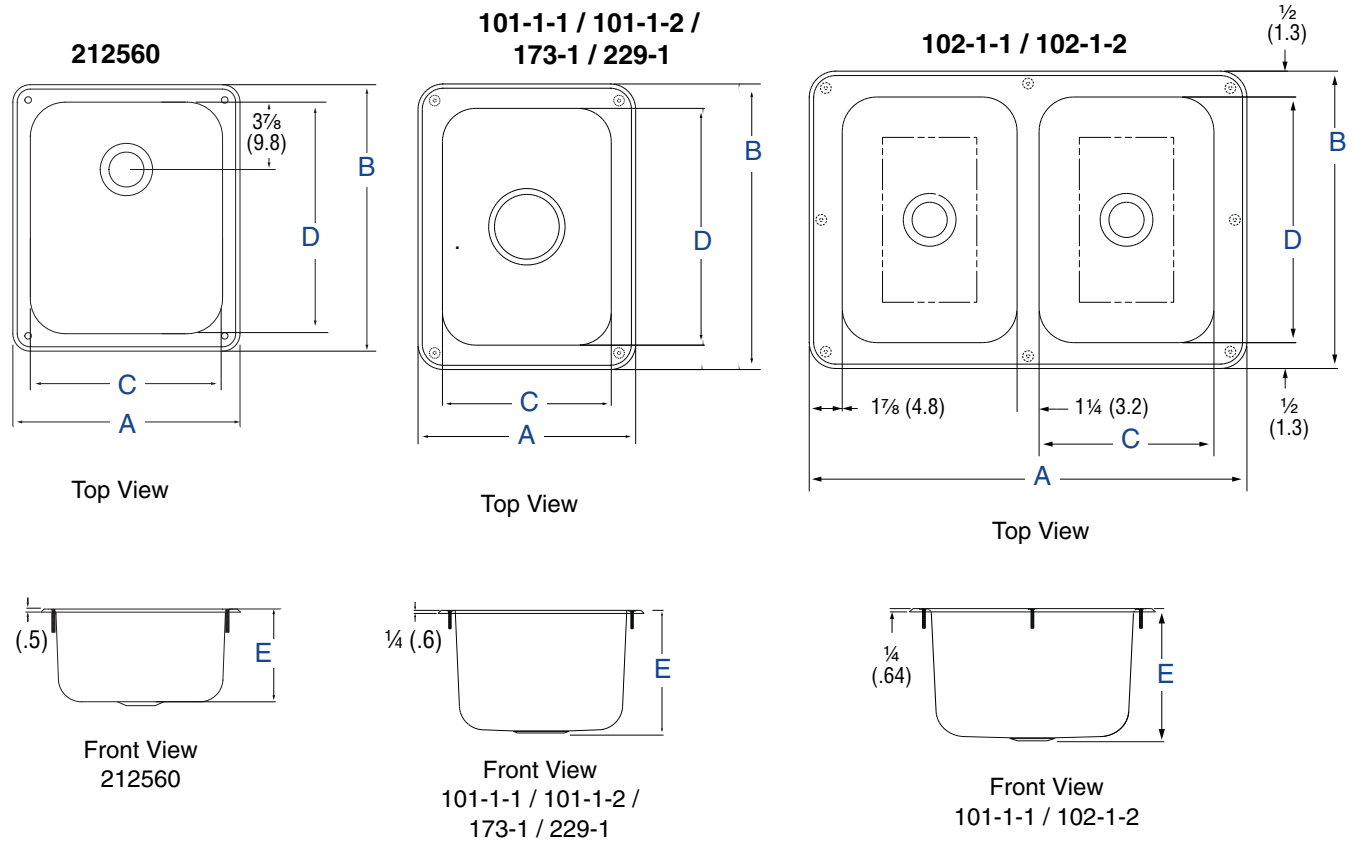

SELF-RIMMING SINKS

DIMENSIONS (inches (cm))

SPECIFICATIONS

Item No.	Number of Bowls	Overall Dimension (A x B)	Bowl Dimension (C x D)	Bowl Depth (E)	Drain Diameter	Gauge	Number of Mounting Studs/Clips	Case Lot	Case Weight LB (KG)
212560	Single	13 x 15³/₄ (33 x 40)	11 x 13¹/₄ (27.9 x 33.6)	6 (15.2)	2 (5.1)	22	4 studs	1	3 (1.4)
101-1-1	Single	13 x 17 (33 x 43.2)	10 x 14 (25.4 x 35.6)	10 (25.4)	3¹/₂ (8.9)	20	4 studs	1	8 (3.6)
101-1-2	Single	13 x 17 (33 x 43.2)	10 x 14 (25.4 x 35.6)	10 (25.4)	2 (5.1)	20	4 studs	1	8 (3.6)
173-1	Single	13 x 17 (33 x 43.2)	10 x 14 (25.4 x 35.6)	6¹/₂ (16.5)	3¹/₂ (8.9)	20	4 studs	1	6 (2.7)
229-1	Single	22 x 19 (55.9 x 48.3)	16 x 18¹/₂ (40.6 x 47)	6¹/₂ (16.5)	3¹/₂ (8.9)	20	8 studs	1	11 (5)
102-1-1	Double	25 x 17 (63.5 x 43.2)	10 x 14 (25.4 x 35.6)	10 (25.4)	3¹/₂ (8.9)	20	8 clips	1	16.1 (7.3)
102-1-2	Double	25 x 17 (63.5 x 43.2)	10 x 14 (25.4 x 35.6)	10 (25.4)	2 (5.1)	20	8 clips	1	16.1 (7.3)