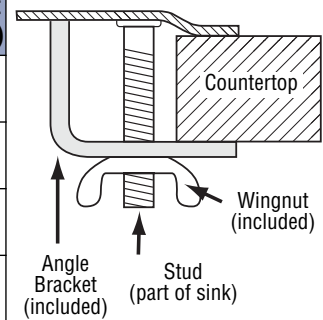

Mounting

Outperform every day.™

www.vollrath.com

The Vollrath Company, L.L.C.

1236 North 18th Street
Sheboygan, WI 53081-3201 U.S.A.
Main Tel: 800.624.2051 or 920.457.4851
Main Fax: 800.752.5620 or 920.459.6573
Customer Service: 800.628.0830
Canada Customer Service: 800.695.8560

Technical Services
techservicereps@vollrathco.com
Induction Products: 800.825.6036
Countertop Warming Products: 800.354.1970
All Other Products: 800.628.0832