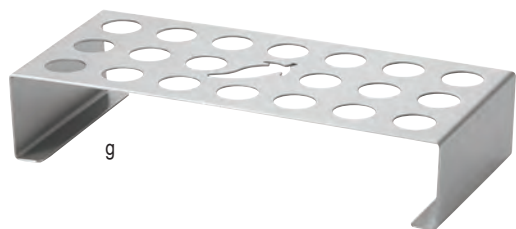

# DISPOSABLE CONES & CUPS

- A refreshing way to present appetizers, desserts and samples
- Easy to serve and comfortable for guests to hold

- Disposable
- Single-use
- Eco-friendly

1 3/4" Ring diameter on all cone holders

Item #	Description	Capacity	Min Order/ Case Pack
			(50 PER BOX)
CONES, PINEWOOD			
BAMDCN5	Mini, 5 x 1 3/4"	1 1/2 oz	12 pk
BAMDCN6	Small, 6 x 2"	3 oz	12 pk
a. BAMDCN7	Large, 2 3/4 x 7"	4 3/4 oz	12 pk
			(50 PER BOX)
CUPS, PINEWOOD			
BAMDCP2	Mini, 1 1/4 x 1 1/8"	2 oz	12 pk
b. BAMDCP1	Small, 2 1/2 x 2 1/2"	4 oz	12 pk

Great for ice cream cones, trail mix and even k-cups.

# DISPOSABLE CONE HOLDERS

- Display your disposable cones in style with our selection of tiered cone holders
- 10030 & 10031 feature rotating tiers for easy prepping and serving
- All styles include handles for easy transportation to and from the serving line