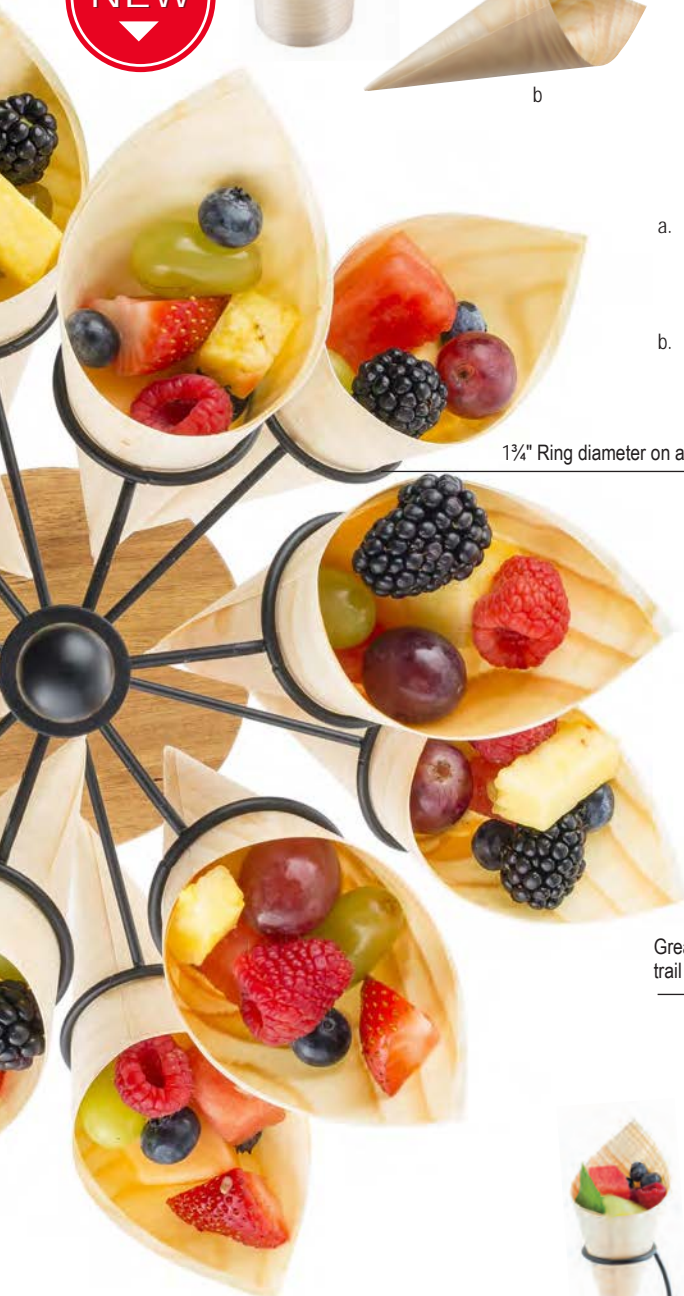

# DISPOSABLE CONES & CUPS

- A refreshing way to present appetizers, desserts and samples
- Easy to serve and comfortable for guests to hold

- Disposable
- Single-use
- Eco-friendly

1 3/4" Ring diameter on all cone holders

Great for ice cream cones, trail mix and even k-cups.

# DISPOSABLE CONE HOLDERS

- Display your disposable cones in style with our selection of tiered cone holders
- 10030 & 10031 feature rotating tiers for easy prepping and serving
- All styles include handles for easy transportation to and from the serving line

Item	Description	Min Order/ Case Pack
DCH27	Chrome Plated Metal, Holds 27 Cones, 16 3/4 x 7 x 7"	1 ea / 6 ea
c. DCH27BK	Black Powder Coated Metal, Holds 27 Cones, 16 3/4 x 7 x 7"	1 ea / 6 ea
d. DCH01	Black Powder Coated Metal, Holds 1 Cone, 4 x 2 3/8 x 2 3/4"	1 ea / 12 ea
e. 10030	▶ Black Powder Coated Steel & Acacia, Holds 6 Cones / K-Cups, 7 3/4 x 7 3/4 x 9 3/4"	1 ea / 12 ea
f. 10031	▶ Black Powder Coated Steel & Acacia, Holds 12 Cones / K-Cups, 10 x 10 x 13 1/2"	1 ea / 12 ea
g. *BBQ3500	Cone Holder/Chili Pepper Roaster, Stainless Steel, Holds 20 Cones, 11 x 5"	6 ea