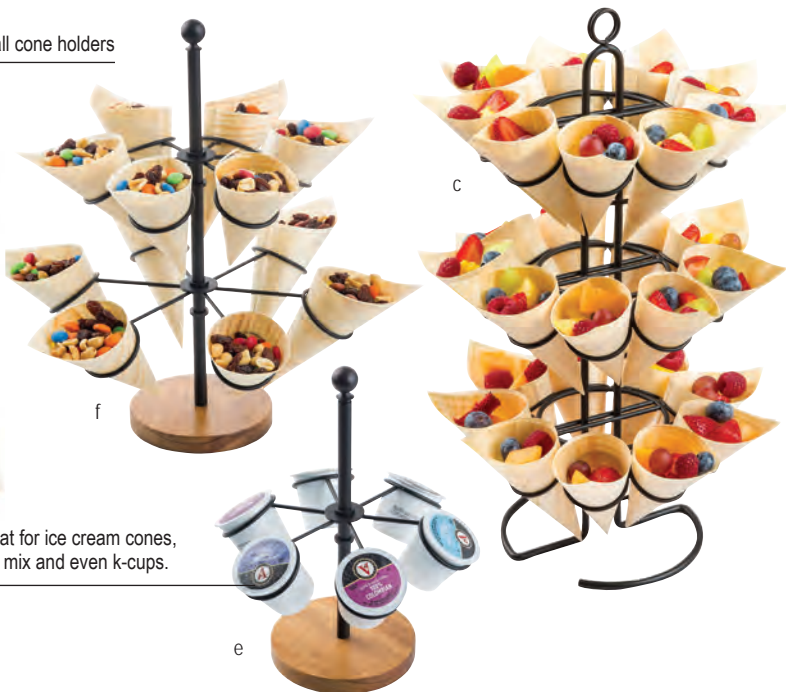

# DISPOSABLE CONES & CUPS

- A refreshing way to present appetizers, desserts and samples
- Easy to serve and comfortable for guests to hold

- Disposable
- Single-use
- Eco-friendly

1 3/4" Ring diameter on all cone holders

Great for ice cream cones, trail mix and even k-cups.

# DISPOSABLE CONE HOLDERS

- Display your disposable cones in style with our selection of tiered cone holders
- 10030 & 10031 feature rotating tiers for easy prepping and serving
- All styles include handles for easy transportation to and from the serving line

Item	Description	Min Order/ Case Pack
DCH27	Chrome Plated Metal, Holds 27 Cones, 16 3/4 x 7 x 7"	1 ea / 6 ea
c. DCH27BK	Black Powder Coated Metal, Holds 27 Cones, 16 3/4 x 7 x 7"	1 ea / 6 ea
d. DCH01	Black Powder Coated Metal, Holds 1 Cone, 4 x 2 3/8 x 2 3/4"	1 ea / 12 ea
e. 10030	▶ Black Powder Coated Steel & Acacia, Holds 6 Cones / K-Cups, 7 3/4 x 7 3/4 x 9 3/4"	1 ea / 12 ea
f. 10031	▶ Black Powder Coated Steel & Acacia, Holds 12 Cones / K-Cups, 10 x 10 x 13 1/2"	1 ea / 12 ea
g. *BBQ3500	Cone Holder/Chili Pepper Roaster, Stainless Steel, Holds 20 Cones, 11 x 5"	6 ea