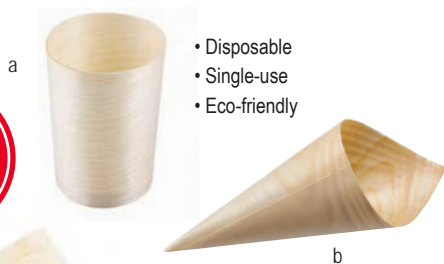

# DISPOSABLE CONES & CUPS

- A refreshing way to present appetizers, desserts and samples
- Easy to serve and comfortable for guests to hold

- Disposable
- Single-use
- Eco-friendly

1 3/4" Ring diameter on all cone holders

Item #	Description	Capacity	Min Order/ Case Pack
			(50 PER BOX)
CONES, PINEWOOD			
BAMDCN5	Mini, 5 x 1 3/4"	1 1/2 oz	12 pk
BAMDCN6	Small, 6 x 2"	3 oz	12 pk
a. BAMDCN7	Large, 2 3/4 x 7"	4 3/4 oz	12 pk
			(50 PER BOX)
CUPS, PINEWOOD			
BAMDCP2	Mini, 1 1/4 x 1 1/8"	2 oz	12 pk
b. BAMDCP1	Small, 2 1/2 x 2 1/2"	4 oz	12 pk

Great for ice cream cones, trail mix and even k-cups.