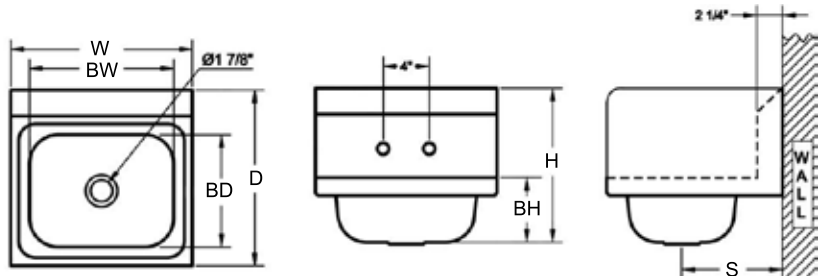

## Wall Mount Hand Sink With Deck Mount Faucet

Item No.	Dimension (in)	Sink Bowl Size (in)	Opening (in)	G. W. (lb)	Item No.	Dimension (in)	Sink Bowl Size (in)	Opening (in)	G. W. (lb)
HS-1608W	8 x 15-5/8 x 5-1/2	6-1/8 x 12-3/8	Ø1-7/8	9	HS-1416D	16-5/8 x 14-3/8 x 13-5/8	9-5/8 x 12-3/8	Ø1-7/8	9

## Wall Mount Hand Sinks

- Faucet & strainer included

Item No.	D x W x H (in)	BD x BW x BH (in)	S (in)	G. W. (lb)
HS-0810W	12-1/4 x 12 x 12-3/4	8 x 10 x 5	7-1/4	10
HS-1217W	17-7/8 x 12-5/8 x 13-3/8	13-1/4 x 9-3/4 x 5-5/8	9-3/4	14
HS-1615W	15-1/4 x 15-3/4 x 13-3/8	9-3/4 x 12-1/2 x 5-5/8	8-3/4	14
HS-2017W	17-1/2 x 20-1/2 x 14-3/4	12-3/4 x 17-3/4 x 7	9-3/4	17

## Wall Mount Hand Sinks With Welded Splashes

- Faucet & strainer included

Item No.	D x W x H (in)	BD x BW x BH (in)	S (in)	G. W. (lb)
HS-0810S	12-1/4 x 12 x 12-3/4	8 x 10 x 5	7-1/4	8
HS-1217S	17-7/8 x 12-5/8 x 13-3/8	13-1/4 x 9-3/4 x 5-5/8	9-3/4	10
HS-1615S	15-1/4 x 15-3/4 x 13-3/8	9-3/4 x 12-1/2 x 5-5/8	8-3/4	10
HS-2017S	17-1/2 x 20-1/2 x 14-3/4	12-3/4 x 17-3/4 x 7	9-3/4	13