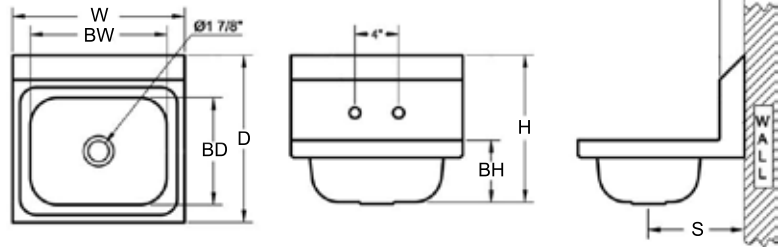

## Wall Mount Hand Sink With Deck Mount Faucet

Item No.	Dimension (in)	Sink Bowl Size (in)	Opening (in)	G. W. (lb)	Item No.	Dimension (in)	Sink Bowl Size (in)	Opening (in)	G. W. (lb)
HS-1608W	8 x 15-5/8 x 5-1/2	6-1/8 x 12-3/8	Ø1-7/8	9	HS-1416D	16-5/8 x 14-3/8 x 13-5/8	9-5/8 x 12-3/8	Ø1-7/8	9

## Wall Mount Hand Sinks

- Faucet & strainer included

Item No.	D x W x H (in)	BD x BW x BH (in)	S (in)	G. W. (lb)
HS-0810W	12-1/4 x 12 x 12-3/4	8 x 10 x 5	7-1/4	10
HS-1217W	17-7/8 x 12-5/8 x 13-3/8	13-1/4 x 9-3/4 x 5-5/8	9-3/4	14
HS-1615W	15-1/4 x 15-3/4 x 13-3/8	9-3/4 x 12-1/2 x 5-5/8	8-3/4	14
HS-2017W	17-1/2 x 20-1/2 x 14-3/4	12-3/4 x 17-3/4 x 7	9-3/4	17

## Wall Mount Hand Sinks With Welded Splashes

- Faucet & strainer included

Item No.	D x W x H (in)	BD x BW x BH (in)	S (in)	G. W. (lb)
HS-0810S	12-1/4 x 12 x 12-3/4	8 x 10 x 5	7-1/4	8
HS-1217S	17-7/8 x 12-5/8 x 13-3/8	13-1/4 x 9-3/4 x 5-5/8	9-3/4	10
HS-1615S	15-1/4 x 15-3/4 x 13-3/8	9-3/4 x 12-1/2 x 5-5/8	8-3/4	10
HS-2017S	17-1/2 x 20-1/2 x 14-3/4	12-3/4 x 17-3/4 x 7	9-3/4	13