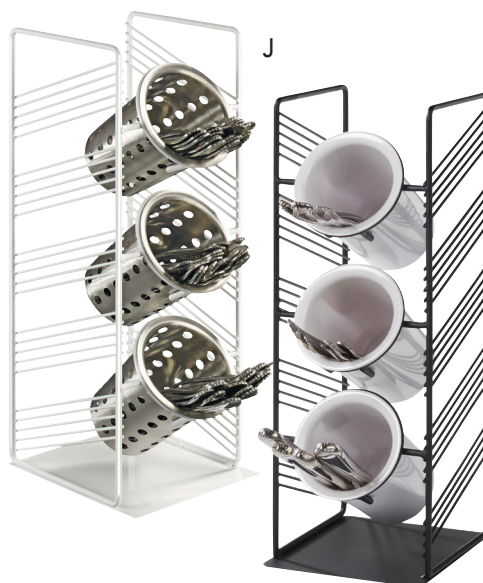

flatware & condiment displays

**G. CLASSIC CYLINDER DISPLAY**

Cylinders Sold Separately.

ITEM 2049 | 11½Wx15¼Dx15¾H

**H. CLASSIC FLATWARE DISPLAY**

Cylinders Sold Separately.

Made with Durable ABS.

ITEM 1016-3 | 5½Wx8Dx20H | 3 Cylinder

ITEM 1016-6 | 11Wx8Dx20H | 6 Cylinder

**I. MONTEREY FLATWARE DISPLAY **NEW****

Includes Stainless Steel Flatware Holders.

ITEM 22048-13 | 4½Wx7¼Dx21H

**J. PORTLAND CYLINDER DISPLAY**

Specify Color: Black (13), White (15) **NEW**.

ITEM 4105 | 6¾Wx7¼Dx19H

**K. BAMBOO/MIDNIGHT BAMBOO CYLINDER DISPLAY**

Cylinders Sold Separately. Specify Color: Bamboo (60), Midnight Bamboo (96).

ITEM 1016-3 | 6¼Wx9½Dx22¾H

**L. OPTIONAL CYLINDERS**

Available in Six Colors.

Stainless Steel Style: Perforated (39), (SOLID).

Colored Melamine: Black (13), White (15),

Butter Yellow (61), Terra Cotta (62), Sage (63),

Cranberry (64). Extra Deep: White (8-15).

ITEM 1017-39 | 4½DIAx5½H