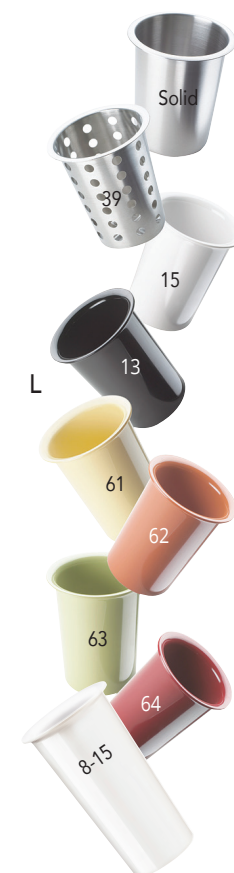

Please visit www.calmil.com/legal for a complete list of California Proposition 65 related items.

CAL•MIL | visit us online at: www.calmil.com | call toll-free 800-321-9069