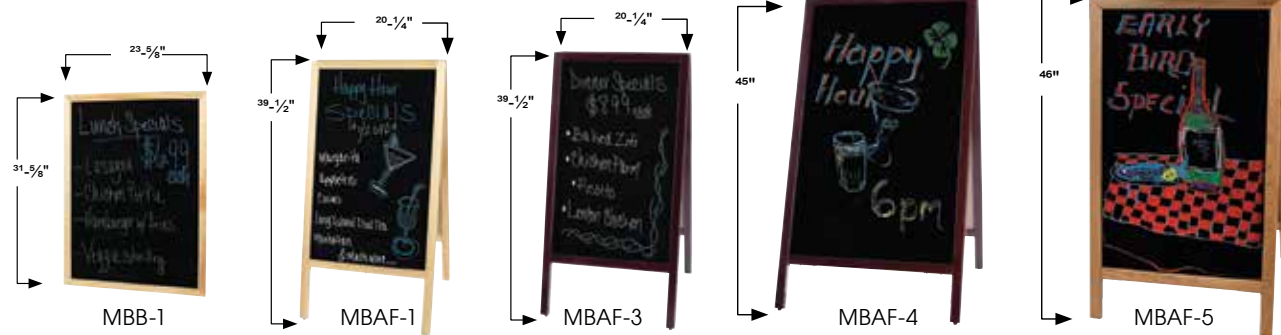

- ◆ High-tech Absol-Flat black glossy surface allows for easy writing
- ◆ Solid 1-1/4" wide frames with double reinforced joints

SIGN BOARDS, MARKERS, ERASER

WOODEN FRAME MARKER BOARDS

ITEM #	DESCRIPTION	INCLUDES	SIZE	UOM	CASE
MBB-1	Natural	1 Standard White Marker & Eraser	23-5/8"L x 3/4"W x 31-5/8"H	Set	6
MBB-3	Mahogany	1 Standard White Marker & Eraser	23-5/8"L x 3/4"W x 31-5/8"H	Set	1/6

DUAL-SIDED SIDEWALK A-FRAME MARKER BOARDS

ITEM #	DESCRIPTION	INCLUDES	SIZE	UOM	CASE
MBAF-1	Natural	4 Standard Markers & Eraser	20-1/4"L x 2"W x 39-1/2"H	Set	1
MBAF-3	Mahogany	4 Standard Markers & Eraser	20-1/4"L x 2"W x 39-1/2"H	Set	1
MBAF-4	Mahogany	4 Standard, 2 Deluxe Plus Markers & Eraser	25"L x 2"W x 45"H	Set	1
MBAF-5	Premium White Oak	2 Standard, 4 Deluxe Plus Markers & Eraser	26"L x 2"W x 46"H	Set	1

MBB-3 BOARD, MBBE-3 EASEL

MBBE-1

PREMIUM TRIPOD DISPLAY EASEL

- ◆ A stylish lift for the wood frame marker boards
- ◆ Solid, 1" thick wooden frame has two adjustable planes with pure copper knobs, and comes with rubber feet
- ◆ Factory assembled for superior stability