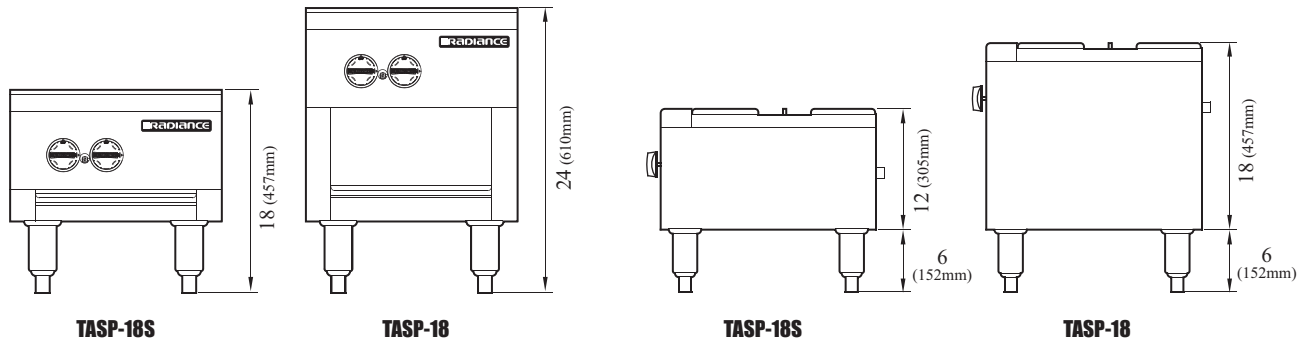

FRONT VIEW

SIDE VIEW

Ver.201601

- Turbo Air : 800-627-0032 ■ GK : 800-500-3519
- Warranty : 800-381-7770 ■ AC : 888-900-1002

REFRIGERATOR MANUFACTURER
Turbo air

GERMAN
KNIFE

RADIANCE

GREEN WORLD

AIR CONDITIONER MANUFACTURER
Turbo air