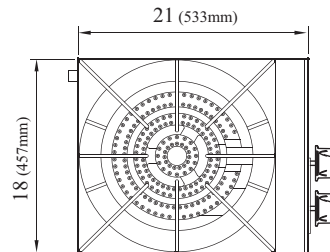

Heavy Duty Stock Pot Stoves

Model : TASP-18 / TASP-18S

GAS DATA	TASP-18	TASP-18S
Gas Type	NAT/LP Convertible	NAT/LP Convertible
Gas Connection	3/4"	3/4"
Regulator	3/4"	3/4"
Gas Pressure	NAT : 5W.C" / LP : 10W.C"	NAT : 5W.C" / LP : 10W.C"
BTU	79,000	79,000
SHIPPING DATA		
Class	70	70
Length (in.)	18 (457mm)	18 (457mm)
Depth (in.)*	21 (533mm)	21 (533mm)
Height (in.)	24 (610mm)	18 (457mm)
Shipping Weight (lbs.)	111	106

Design and specifications subject to change without notice.

Actual shipping weight may differ due to extra packing materials for product protection.

* Depth does not include 3/4" for rear gas connection and 2" for control knob.

■ WARRANTY : 1 Year Parts and Labor Warranty

(unit : inch) **PLAN VIEW**

TOP VIEW