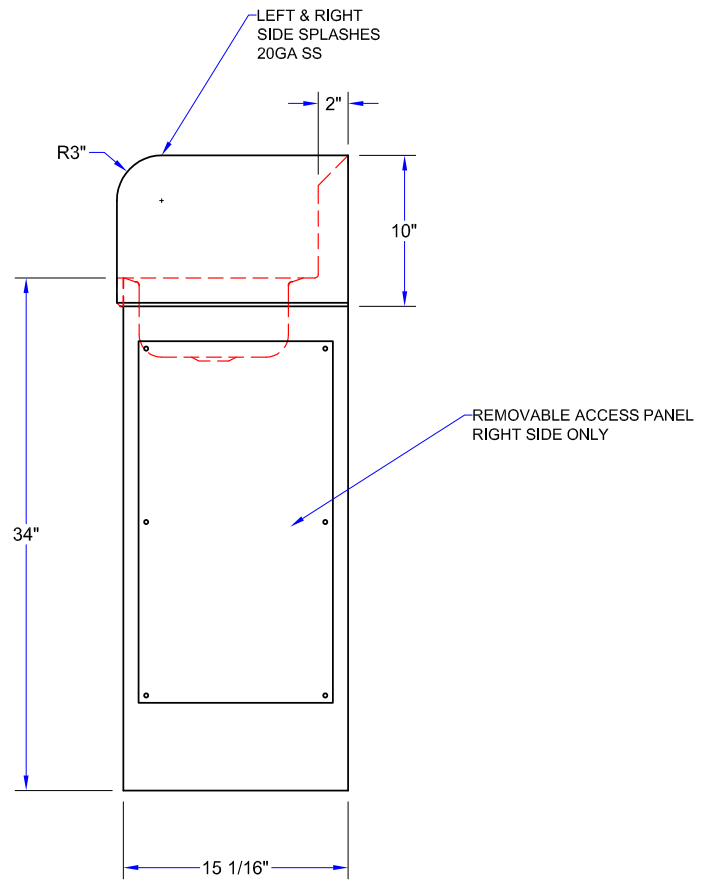

**SPECIFICATIONS:**

- Stainless Steel Tops Are TIG Welded, Exposed Welds Are Polished To Match Adjacent Surface
- Bowl: 20GA Type 300 Stainless Steel Polish, Satin Finish
- Base: 18GA Type 300 Stainless Steel Polish, Satin Finish
- Bracket: Type 300 Stainless Steel Polish, Satin Finish
- Drain: 2" Drain Opening, With 1-1/2" NPS Outlet Connection

## "PBHS-F-SSLR" PRO-BOWL HAND SINKS

MODEL	BOWL SIZE (L X W X H)	OVERALL SINK SIZE (L X W X H)	WEIGHT (LBS)
PBHS-F-1410-SSLR	14"x10"5"	17"x15-1/2"x42-1/8"	26

ALL DIMENSIONS ARE TYPICAL. TOLERANCE +/- .500". JOHN BOOS & CO. RESERVES THE RIGHT TO CHANGE SPECIFICATIONS WITHOUT NOTICE.

## "PBHS-F-SSLR" PRO-BOWL HAND SINKS

MODEL	BOWL SIZE (L X W X H)	OVERALL SINK SIZE (L X W X H)	WEIGHT (LBS)
PBHS-F-1410-SSLR	14"x10"x5"	17"x15-1/2"x42-1/8"	26

ALL DIMENSIONS ARE TYPICAL. TOLERANCE +/- .500". JOHN BOOS & CO. RESERVES THE RIGHT TO CHANGE SPECIFICATIONS WITHOUT NOTICE.