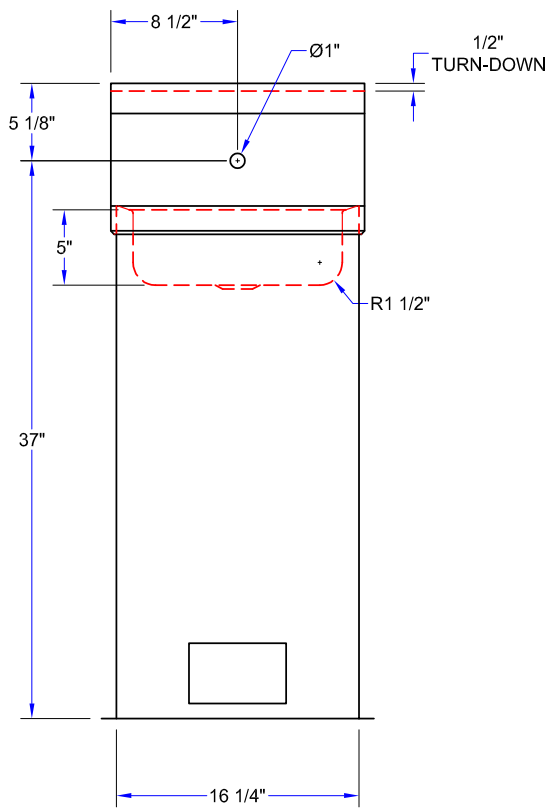

**SPECIFICATIONS:**

- Stainless Steel Tops Are TIG Welded, Exposed Welds Are Polished To Match Adjacent Surface
- Bowl: 20GA Type 300 Stainless Steel Polish, Satin Finish
- Base: 18GA Type 300 Stainless Steel Polish, Satin Finish
- Bracket: Type 300 Stainless Steel Polish, Satin Finish
- Drain: 2" Drain Opening, With 1-1/2" NPS Outlet Connection

## "PBHS-F-SSLR" PRO-BOWL HAND SINKS

MODEL	BOWL SIZE (L X W X H)	OVERALL SINK SIZE (L X W X H)	WEIGHT (LBS)
PBHS-F-1410-SSLR	14"x10"5"	17"x15-1/2"x42-1/8"	26

ALL DIMENSIONS ARE TYPICAL. TOLERANCE +/- .500". JOHN BOOS & CO. RESERVES THE RIGHT TO CHANGE SPECIFICATIONS WITHOUT NOTICE.

## "PBHS-F-SSLR" PRO-BOWL HAND SINKS

MODEL	BOWL SIZE (L X W X H)	OVERALL SINK SIZE (L X W X H)	WEIGHT (LBS)
PBHS-F-1410-SSLR	14"x10"x5"	17"x15-1/2"x42-1/8"	26

ALL DIMENSIONS ARE TYPICAL. TOLERANCE +/- .500". JOHN BOOS & CO. RESERVES THE RIGHT TO CHANGE SPECIFICATIONS WITHOUT NOTICE.