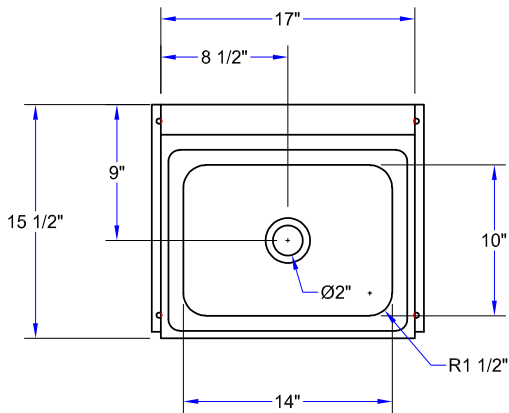

**SPECIFICATIONS:**

- Stainless Steel Tops Are TIG Welded, Exposed Welds Are Polished To Match Adjacent Surface
- Bowl: 20GA Type 300 Stainless Steel Polish, Satin Finish
- Base: 18GA Type 300 Stainless Steel Polish, Satin Finish
- Bracket: Type 300 Stainless Steel Polish, Satin Finish
- Drain: 2" Drain Opening, With 1-1/2" NPS Outlet Connection

## "PBHS-F-SSLR" PRO-BOWL HAND SINKS

MODEL	BOWL SIZE (L X W X H)	OVERALL SINK SIZE (L X W X H)	WEIGHT (LBS)
PBHS-F-1410-SSLR	14"x10"5"	17"x15-1/2"x42-1/8"	26

ALL DIMENSIONS ARE TYPICAL. TOLERANCE +/- .500". JOHN BOOS & CO. RESERVES THE RIGHT TO CHANGE SPECIFICATIONS WITHOUT NOTICE.

## "PBHS-F-SSLR" PRO-BOWL HAND SINKS

MODEL	BOWL SIZE (L X W X H)	OVERALL SINK SIZE (L X W X H)	WEIGHT (LBS)
PBHS-F-1410-SSLR	14"x10"x5"	17"x15-1/2"x42-1/8"	26

ALL DIMENSIONS ARE TYPICAL. TOLERANCE +/- .500". JOHN BOOS & CO. RESERVES THE RIGHT TO CHANGE SPECIFICATIONS WITHOUT NOTICE.