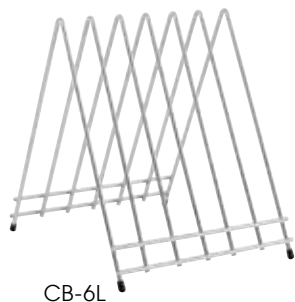

### WHITE RECTANGULAR CUTTING BOARDS

ITEM	DESCRIPTION	UOM	CASE
CBWT-610	6" x 10" x 1/2"	Each	20
CBWT-1218	12" x 18" x 1/2"	Each	6
CBWT-1520	15" x 20" x 1/2"	Each	6
CBWT-1824	18" x 24" x 1/2"	Each	6
CBWT-1830	18" x 30" x 1/2"	Each	6
CBH-1218	12" x 18" x 3/4"	Each	6
CBH-1520	15" x 20" x 3/4"	Each	6
CBH-1824	18" x 24" x 3/4"	Each	6
CBXH-1218	12" x 18" x 1"	Each	4
CBXH-1520	15" x 20" x 1"	Each	4
CBXH-1824	18" x 24" x 1"	Each	4

### WHITE CUTTING BOARDS WITH CHANNEL

◆ Full-perimeter channel catches juices reduces mess and increases efficiency

ITEM	DESCRIPTION	UOM	CASE
CBI-1218	12" x 18" x 1/2"	Each	6
CBI-1520	15" x 20" x 1/2"	Each	6
CBI-1824	18" x 24" x 1/2"	Each	6
CBI-1824H	18" x 24" x 3/4"	Each	6

## CUTTING BOARD RACKS

CB-6L

CB-6K

Non-slip feet