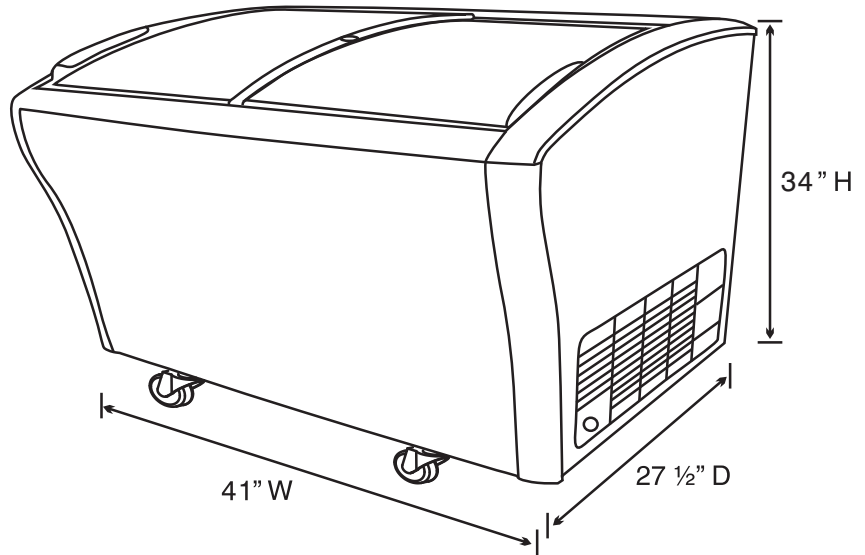

FEATURES AND CONSTRUCTION

- Exterior Material: durable, white powder coated, steel
- Interior Material: Easy to clean painted aluminum
- ETL rated for commercial use
- Easy open sliding glass top display doors
- Converts from a freezer to a refrigerator or beverage cooler
- Defrost drain
- Adjustable temperature control
- Removable storage basket
- Power indicator light
- Security lock
- Fast freeze setting
- 4 Rollers for easy movement

MODEL	EXTERNAL DIMENSIONS W x D x H	INTERNAL DIMENSIONS W x D x H	NET VOLUME	HOLDING TEMPERATURE RANGE	AMP DRAW	UNIT WEIGHT	REFRIGERANT	DOORS / BASKETS	ELECTRICAL
MXSHC42SHC	24.75" x 26.50" x 34" (62.9 x 67.3 x 86.4 cm)	18.66" x 19.88" x 25.98" (47.4 x 50.5 x 66.0 cm)	4.2 Cu Ft (119 L)	-.4°F to 14°F (-18°C to -10°C)	15A	71 lbs (32.2 kg)	R600a	1 / 1	110V / 60Hz
MXSHC95SHC	41" x 27.50" x 34" (104.14 x 69.9 x 86.4 cm)	34.41" x 19.88" x 28.98" (87.4 x 50.5 x 66.0 cm)	9.5 Cu Ft (269 L)	-.4°F to 14°F (-18°C to -10°C)	15A	110 lbs (49.89 kg)	R600a	2 / 2	110V / 60Hz