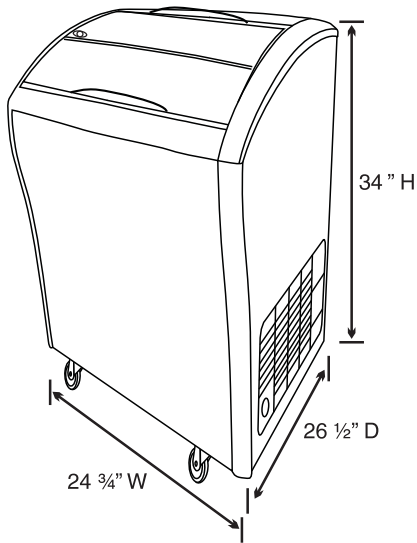

MAXX COLD® CHEST FREEZER

MXSHC42SHC