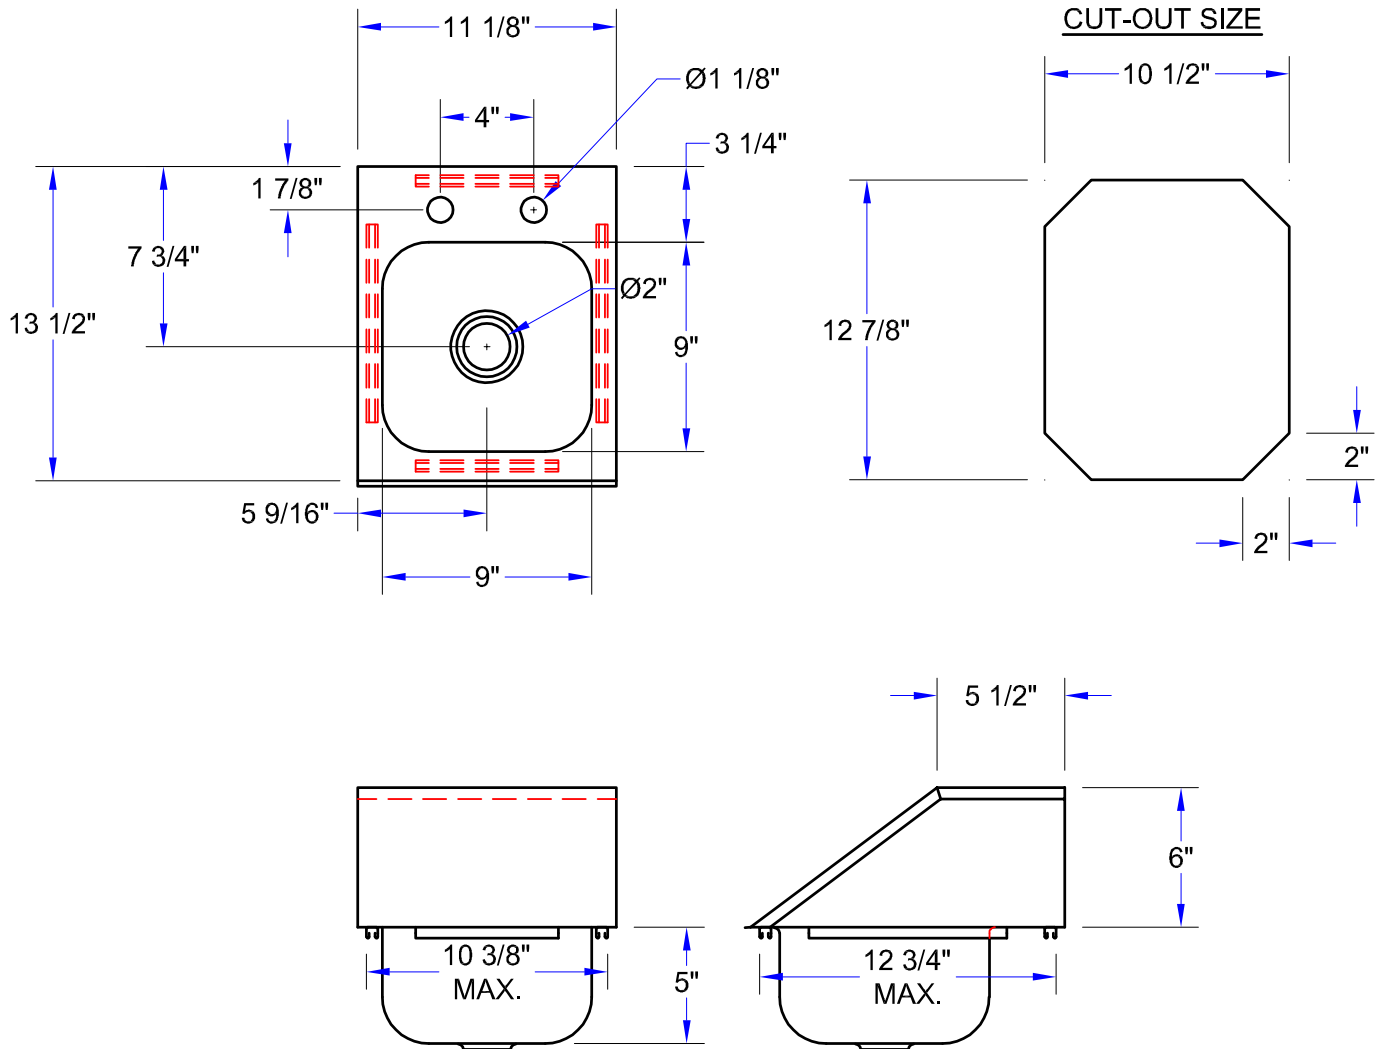

"PB-DIS0909-SSLR" PRO-BOWL HAND SINKS

Drop-In, (1) 9"x9"x5" Bowl w/Side Splashes

FEATURES:

- One Piece Deep Drawn Bowl
- All Sink Bowls Have Large Liberal Radii Corners
- Includes Basket Drain
- Deck Mount Faucet Holes - 4" On-Center
- Stainless Steel Side Splash Included

SPECIFICATIONS:

- Bowl: Stainless Steel Tops Are TIG Welded, Exposed Welds Are Polished To Match Adjacent Surface
- Bowl: Type 300 Stainless Steel Polish, Satin Finish
- Bracket: Type 300 Stainless Steel Polish, Satin Finish
- Drain: 2" Drain Opening, 1-7/8" Drain Size With 1-1/2" NPS Outlet Connection

CERTIFICATIONS:

ACCESSORIES

MODEL
Faucets
ADA Wrist Blades
Towel Dispenser
Lever Wastes
Over Flows
P-Traps

"PB-DIS0909-SSLR" PRO-BOWL HAND SINKS

MODEL	BOWL SIZE (L X W X H)	OVERALL SINK SIZE (L X W X H)	WEIGHT (LBS)
PB-DISINK090905-SSLR	9"x9"x5"	11-1/8"x13-1/2"x11"	18

ALL DIMENSIONS ARE TYPICAL. TOLERANCE +/- .500". JOHN BOOS & CO. RESERVES THE RIGHT TO CHANGE SPECIFICATIONS WITHOUT NOTICE.

DETAILED SPECIFICATIONS

"PB-DIS0909-SSLR" PRO-BOWL HAND SINKS

MODEL	BOWL SIZE (L X W X H)	OVERALL SINK SIZE (L X W X H)	WEIGHT (LBS)
PB-DISINK090905-SSLR	9"x9"x5"	11-1/8"x13-1/2"x11"	18