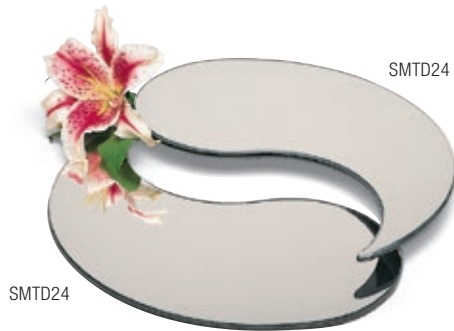

MirAcryl™ Cubes

- Design allows smaller size cubes to nest inside larger cubes for convenient storage
- Invert to use as ice bucket or wine server
- Light-weight, break-resistant acrylic

MirAcryl Mirrored Display Trays

- Beautiful, durable display pieces are easy to clean
- Made of light-weight acrylic
- Two-sided surface – use Mirrored or solid Black side for display

Mirror Acrylic(23)

Prod No	Description	Color	Pack
MirAcryl Cubes			
SMMC10	10" Mirror Cube	23	1 ea
SMMC12	12" Mirror Cube	23	1 ea
MirAcryl Mirrored Display Trays			
SMO1624	24" x 16" Oval MirAcryl Tray	23	1 ea
SMR1624	24" x 16" Rectangle MirAcryl Tray	23	1 ea
SMR1836	36" x 18" Rectangle MirAcryl Tray	23	1 ea
SMR24	24" Round MirAcryl Tray	23	1 ea
SMTD24	24" Teardrop MirAcryl Tray	23	1 ea