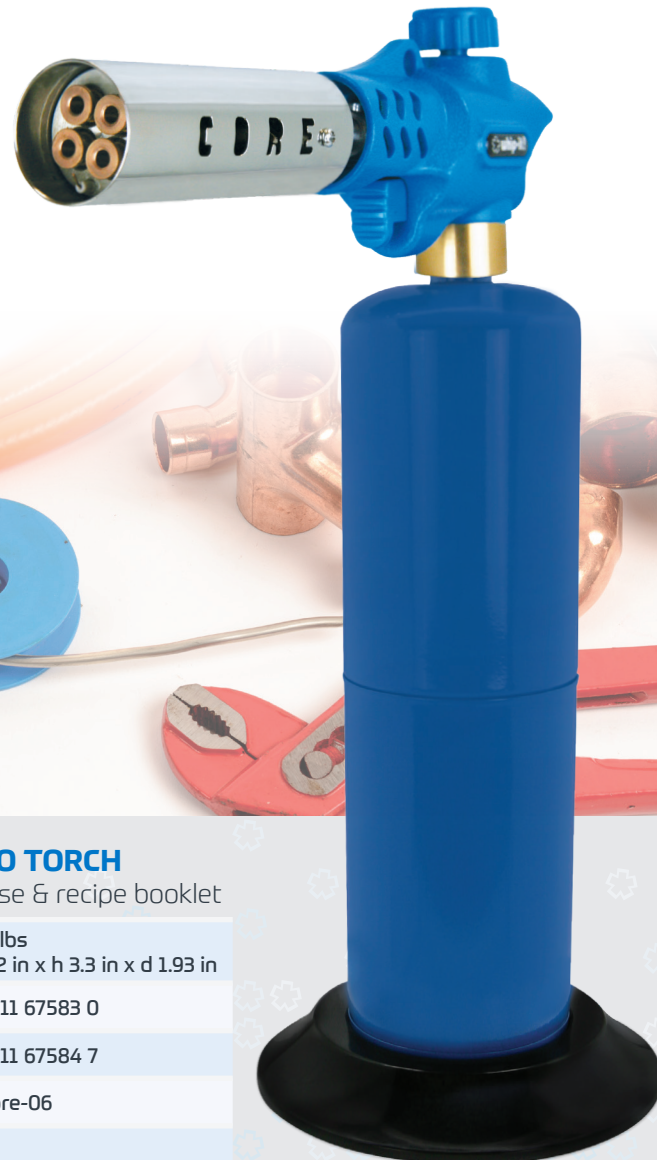

The mightiest of mighty

WHIP-IT! CORE PRO TORCH

The **Whip-It! Core Pro Torch** is a professional powerhouse tool with four robust flames that create exquisite results and even texture across surfaces. Perfect for grilling, searing or adding the finishing touch on meats and other foods. Suitable for restaurants, BBQ, picnics, camping, outdoor activities and other industrial purposes.

FEATURES

- ✦ One-touch Piezoelectric ignition
- ✦ Four brass flame lighters for an even texture across a variety of surfaces
- ✦ Attaches directly to MAPP or propane cylinders (not included)
- ✦ Maximum flame temperature 1982°C / 3600°F
- ✦ Includes a base stand for hands-free use

CORE PRO TORCH

with detachable base & recipe booklet

Product Specs	0.617 lbs w 8.82 in x h 3.3 in x d 1.93 in
Product UPC	8 50011 67583 0
Case UPC	8 50011 67584 7
Item Code	TC-Core-06
Case Count	24