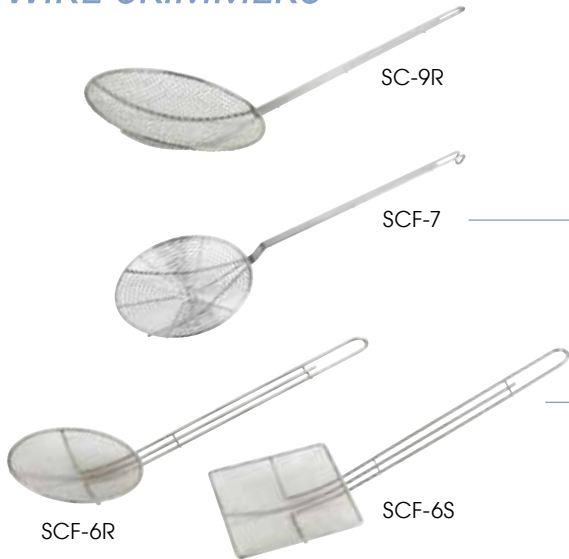

STAINLESS STEEL SKIMMERS

STAINLESS STEEL HEAVY-DUTY ONE-PIECE SKIMMER

ITEM	DESCRIPTION	HANDLE	UOM	CASE
SCS-6H	6-1/4"Dia	16"	Each	12/72

STAINLESS STEEL SKIMMERS

ITEM	DESCRIPTION	HANDLE	UOM	CASE
SCS-5	4-1/2"Dia	13"	Each	12/120
SCS-6	5-3/4"Dia	13-1/2"	Each	12/120

STAINLESS STEEL WIDE SKIMMER

ITEM	DESCRIPTION	UOM	CASE
SC-12	12"Dia	Each	12/24

WIRE SKIMMERS

NICKEL-PLATED WIRE SKIMMERS

ITEM	DESCRIPTION	HANDLE	UOM	CASE
SC-5R	5"Dia	13"	Each	12/36
SC-6R	6"Dia	13"	Each	12/36
SC-7R	7"Dia	13"	Each	12/36
SC-8R	8"Dia	13"	Each	12/24
SC-9R	9"Dia	13"	Each	12/24
SC-12R	12"Dia	13"	Each	12/24

NICKEL-PLATED SPIRAL-WIRE SKIMMERS

ITEM	DESCRIPTION	HANDLE	UOM	CASE
SCF-7	7"Dia	14"	Each	12/48
SCF-9	9"Dia	14"	Each	12/48

NICKEL-PLATED MESH SKIMMERS

ITEM	DESCRIPTION	HANDLE	UOM	CASE
SCF-6R	6-1/2"Dia	13"	Each	12/48
SCF-6S	6-3/4" x 6-3/4"	13"	Each	12/48

STAINLESS STEEL SINGLE MESH SKIMMERS

ITEM	DESCRIPTION	HANDLE	UOM	CASE
MSS-6F	6"Dia, Fine	13"	Each	12/120
MSS-6.5F	6-1/2"Dia, Fine	13"	Each	12/120
MSS-6	6"Dia, Coarse	13"	Each	12/120
MSS-6.5	6-1/2"Dia, Coarse	13"	Each	12/120