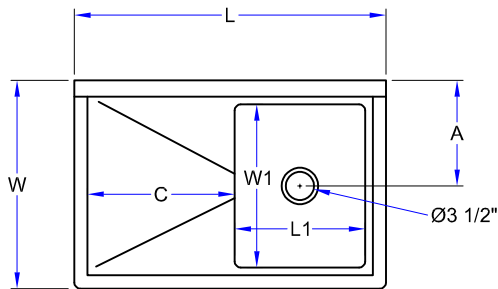

DETAILED SPECIFICATIONS

"41PB-1D" PRO-BOWL COMPARTMENT SINKS

12" DEEP (D')	WT. (LBS)	14" DEEP (D')	WT. (LBS)	OVERALL LENGTH (L)	OVERALL WIDTH (W)	INSIDE LENGTH (L')	INSIDE WIDTH (W')	A	B	C
41PB1618-1D18L/R	60	41PB16184-1D18L/R	63	38-3/16"	23-1/2"	16"	18"	11-15/16"	6-9/16"	18"
41PB1618-1D24L/R	65	41PB16184-1D24L/R	68	44-3/16"	23-1/2"	16"	18"	11-15/16"	6-9/16"	24"
41PB1620-1D18L/R	63	41PB16204-1D18L/R	66	38-3/16"	25-1/2"	16"	20"	12-15/16"	6-9/16"	18"
41PB1620-1D24L/R	68	41PB16204-1D24L/R	71	44-3/16"	25-1/2"	16"	20"	12-15/16"	6-9/16"	24"
41PB18-1D18L/R	63	41PB184-1D18L/R	66	40-3/16"	23-1/2"	18"	18"	11-15/16"	7-9/16"	18"
41PB18-1D24L/R	68	41PB184-1D24L/R	71	46-3/16"	23-1/2"	18"	18"	11-15/16"	7-9/16"	24"
41PB18-1D30L/R	73	41PB184-1D30L/R	76	52-3/16"	23-1/2"	18"	18"	11-15/16"	7-9/16"	30"
41PB1824-1D18L/R	72	41PB18244-1D18L/R	75	40-3/16"	29-1/2"	18"	24"	14-15/16"	7-9/16"	18"
41PB1824-1D24L/R	77	41PB18244-1D24L/R	81	46-3/16"	29-1/2"	18"	24"	14-15/16"	7-9/16"	24"
41PB1824-1D30L/R	83	41PB18244-1D30L/R	86	52-3/16"	29-1/2"	18"	24"	14-15/16"	7-9/16"	30"
41PB20-1D18L/R	71	41PB204-1D18L/R	75	42-3/16"	25-1/2"	20"	20"	12-15/16"	8-9/16"	18"
41PB20-1D24L/R	76	41PB204-1D24L/R	80	48-3/16"	25-1/2"	20"	20"	12-15/16"	8-9/16"	24"
41PB20-1D30L/R	82	41PB204-1D30L/R	85	54-3/16"	25-1/2"	20"	20"	12-15/16"	8-9/16"	30"
41PB24-1D24L/R	86	41PB244-1D24L/R	90	52-3/16"	29-1/2"	24"	24"	14-15/16"	10-9/16"	24"
41PB24-1D30L/R	91	41PB244-1D30L/R	95	58-3/16"	29-1/2"	24"	24"	14-15/16"	10-9/16"	30"
41PB3024-1D30L/R	99	41PB30244-1D30L/R	104	64-3/16"	29-1/2"	30"	24"	14-15/16"	13-9/16"	30"
41PB3024-1D36L/R	105	41PB30244-1D36L/R	110	70-3/16"	29-1/2"	30"	24"	14-15/16"	13-9/16"	36"

MUST SPECIFY LEFT (L) OR RIGHT (R) SIDE DRAIN BOARD

ALL DIMENSIONS ARE TYPICAL. TOLERANCE +/- .500". JOHN BOOS & CO. RESERVES THE RIGHT TO CHANGE SPECIFICATIONS WITHOUT NOTICE.