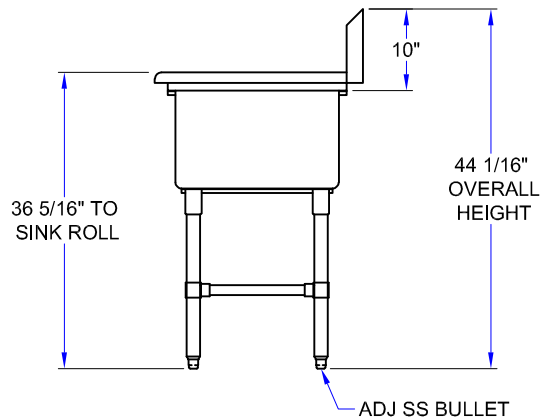

DETAILED SPECIFICATIONS

"41PB-1D" PRO-BOWL COMPARTMENT SINKS

12" DEEP (D')	WT. (LBS)	14" DEEP (D')	WT. (LBS)	OVERALL LENGTH (L)	OVERALL WIDTH (W)	INSIDE LENGTH (L')	INSIDE WIDTH (W')	A	B	C
41PB1618-1D18L/R	60	41PB16184-1D18L/R	63	38-3/16"	23-1/2"	16"	18"	11-15/16"	6-9/16"	18"
41PB1618-1D24L/R	65	41PB16184-1D24L/R	68	44-3/16"	23-1/2"	16"	18"	11-15/16"	6-9/16"	24"
41PB1620-1D18L/R	63	41PB16204-1D18L/R	66	38-3/16"	25-1/2"	16"	20"	12-15/16"	6-9/16"	18"
41PB1620-1D24L/R	68	41PB16204-1D24L/R	71	44-3/16"	25-1/2"	16"	20"	12-15/16"	6-9/16"	24"
41PB18-1D18L/R	63	41PB184-1D18L/R	66	40-3/16"	23-1/2"	18"	18"	11-15/16"	7-9/16"	18"
41PB18-1D24L/R	68	41PB184-1D24L/R	71	46-3/16"	23-1/2"	18"	18"	11-15/16"	7-9/16"	24"
41PB18-1D30L/R	73	41PB184-1D30L/R	76	52-3/16"	23-1/2"	18"	18"	11-15/16"	7-9/16"	30"
41PB1824-1D18L/R	72	41PB18244-1D18L/R	75	40-3/16"	29-1/2"	18"	24"	14-15/16"	7-9/16"	18"
41PB1824-1D24L/R	77	41PB18244-1D24L/R	81	46-3/16"	29-1/2"	18"	24"	14-15/16"	7-9/16"	24"
41PB1824-1D30L/R	83	41PB18244-1D30L/R	86	52-3/16"	29-1/2"	18"	24"	14-15/16"	7-9/16"	30"
41PB20-1D18L/R	71	41PB204-1D18L/R	75	42-3/16"	25-1/2"	20"	20"	12-15/16"	8-9/16"	18"
41PB20-1D24L/R	76	41PB204-1D24L/R	80	48-3/16"	25-1/2"	20"	20"	12-15/16"	8-9/16"	24"
41PB20-1D30L/R	82	41PB204-1D30L/R	85	54-3/16"	25-1/2"	20"	20"	12-15/16"	8-9/16"	30"
41PB24-1D24L/R	86	41PB244-1D24L/R	90	52-3/16"	29-1/2"	24"	24"	14-15/16"	10-9/16"	24"
41PB24-1D30L/R	91	41PB244-1D30L/R	95	58-3/16"	29-1/2"	24"	24"	14-15/16"	10-9/16"	30"
41PB3024-1D30L/R	99	41PB30244-1D30L/R	104	64-3/16"	29-1/2"	30"	24"	14-15/16"	13-9/16"	30"
41PB3024-1D36L/R	105	41PB30244-1D36L/R	110	70-3/16"	29-1/2"	30"	24"	14-15/16"	13-9/16"	36"

MUST SPECIFY LEFT (L) OR RIGHT (R) SIDE DRAIN BOARD

ALL DIMENSIONS ARE TYPICAL. TOLERANCE +/- .500". JOHN BOOS & CO. RESERVES THE RIGHT TO CHANGE SPECIFICATIONS WITHOUT NOTICE.