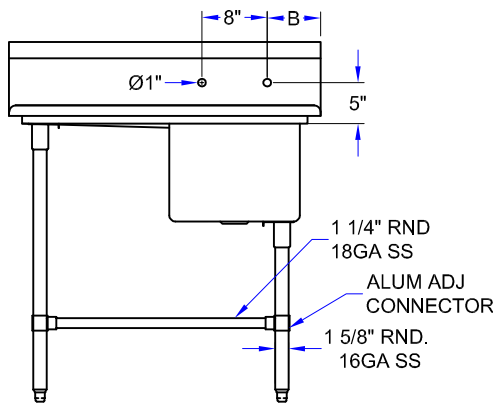

DETAILED SPECIFICATIONS

"41PB-1D" PRO-BOWL COMPARTMENT SINKS

12" DEEP (D')	WT. (LBS)	14" DEEP (D')	WT. (LBS)	OVERALL LENGTH (L)	OVERALL WIDTH (W)	INSIDE LENGTH (L')	INSIDE WIDTH (W')	A	B	C
41PB1618-1D18L/R	60	41PB16184-1D18L/R	63	38-3/16"	23-1/2"	16"	18"	11-15/16"	6-9/16"	18"
41PB1618-1D24L/R	65	41PB16184-1D24L/R	68	44-3/16"	23-1/2"	16"	18"	11-15/16"	6-9/16"	24"
41PB1620-1D18L/R	63	41PB16204-1D18L/R	66	38-3/16"	25-1/2"	16"	20"	12-15/16"	6-9/16"	18"
41PB1620-1D24L/R	68	41PB16204-1D24L/R	71	44-3/16"	25-1/2"	16"	20"	12-15/16"	6-9/16"	24"
41PB18-1D18L/R	63	41PB184-1D18L/R	66	40-3/16"	23-1/2"	18"	18"	11-15/16"	7-9/16"	18"
41PB18-1D24L/R	68	41PB184-1D24L/R	71	46-3/16"	23-1/2"	18"	18"	11-15/16"	7-9/16"	24"
41PB18-1D30L/R	73	41PB184-1D30L/R	76	52-3/16"	23-1/2"	18"	18"	11-15/16"	7-9/16"	30"
41PB1824-1D18L/R	72	41PB18244-1D18L/R	75	40-3/16"	29-1/2"	18"	24"	14-15/16"	7-9/16"	18"
41PB1824-1D24L/R	77	41PB18244-1D24L/R	81	46-3/16"	29-1/2"	18"	24"	14-15/16"	7-9/16"	24"
41PB1824-1D30L/R	83	41PB18244-1D30L/R	86	52-3/16"	29-1/2"	18"	24"	14-15/16"	7-9/16"	30"
41PB20-1D18L/R	71	41PB204-1D18L/R	75	42-3/16"	25-1/2"	20"	20"	12-15/16"	8-9/16"	18"
41PB20-1D24L/R	76	41PB204-1D24L/R	80	48-3/16"	25-1/2"	20"	20"	12-15/16"	8-9/16"	24"
41PB20-1D30L/R	82	41PB204-1D30L/R	85	54-3/16"	25-1/2"	20"	20"	12-15/16"	8-9/16"	30"
41PB24-1D24L/R	86	41PB244-1D24L/R	90	52-3/16"	29-1/2"	24"	24"	14-15/16"	10-9/16"	24"
41PB24-1D30L/R	91	41PB244-1D30L/R	95	58-3/16"	29-1/2"	24"	24"	14-15/16"	10-9/16"	30"
41PB3024-1D30L/R	99	41PB30244-1D30L/R	104	64-3/16"	29-1/2"	30"	24"	14-15/16"	13-9/16"	30"
41PB3024-1D36L/R	105	41PB30244-1D36L/R	110	70-3/16"	29-1/2"	30"	24"	14-15/16"	13-9/16"	36"

MUST SPECIFY LEFT (L) OR RIGHT (R) SIDE DRAIN BOARD

ALL DIMENSIONS ARE TYPICAL. TOLERANCE +/- .500". JOHN BOOS & CO. RESERVES THE RIGHT TO CHANGE SPECIFICATIONS WITHOUT NOTICE.