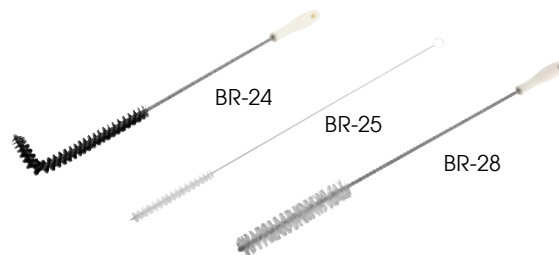

BR-24

BR-25

BR-28

NYLON BRISTLE POT SCRUBBING BRUSHES

- Synthetic sturdy nylon bristles; plastic handle

ITEM	DESCRIPTION	UOM	CASE
BRN-8P	8" Nylon Brush	Each	12/72
BRN-20P	20" Nylon Brush	Each	12/72

COIR BRISTLE WOODEN HANDLE POT BRUSHES

- Natural coir bristles; wooden handle

ITEM	DESCRIPTION	UOM	CASE
BRP-10	10" Coir Brush	Each	12/72
BRP-20	20" Coir Brush	Each	6/48