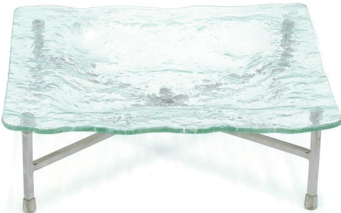

Stainless Steel & Metals

Trivet Risers adjust to accommodate any Platter, Plate or Bowl size and collapse for easy storage.

67. 11.5" SS Tall Riser/Trivet
11.5 x 11.5 x 5.25
Pack 6
BHO027BSS22

Shown With:
12" Flare Arctic™
Bowl, Clear
DBO017CLG22
Page 152

68. 11.5" SS Riser/Trivet
11.5 x 11.5 x 3
Pack 6
BHO025BSS22

Shown With:
13" Square Arctic™
Plate, Clear
DOS002CLG22
Page 150

69. 16" SS Riser/Trivet
16 x 16 x 5.25
Pack 4
BHO026BSS21

Shown With:
16" Square Arctic™
Plate, Clear
SPT008CLG20