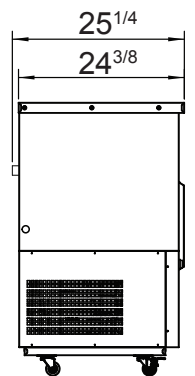

www.atosa.com | www.atosausa.com

California, Colorado, Florida, Georgia, Illinois,

New Jersey, Ohio, Texas, Washington

SPECIFICATIONS

Models	Door	Capacity (Cu.Ft.)	Shelves	Casters (inch)	Amps (A)	Voltage (V/Hz/Ph)	HP	Refrigerant	Exterior Dimensions (inch)	Net Weight (lb)	Gross Weight (lb)
SBB48SGGRAUS1	2	11.5	4	2	2.3	115/60/1	1/7	R290	48×24 ^{1/2} ×40 ^{1/8}	205	249
SBB69SGGRAUS1	2	18.6	4	2	2.3	115/60/1	1/7	R290	68×24 ^{1/2} ×40 ^{1/8}	247	298

PLAN VIEW

SBB48SGGRAUS1

SBB69SGGRAUS1

*Interior Dimensions

Epoxy shelves

Door lock

Temperature control

NEMA 5-15P