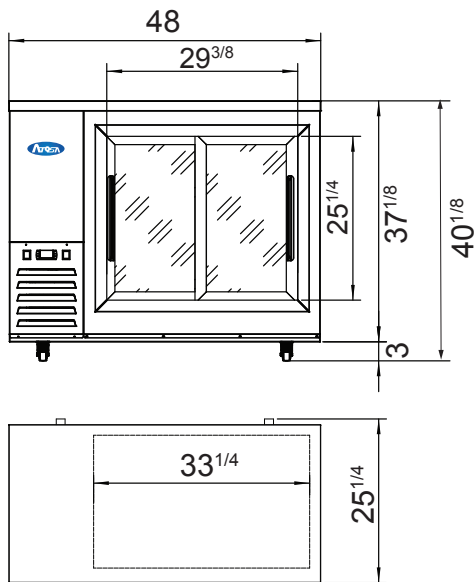

www.atosa.com | www.atosausa.com

California, Colorado, Florida, Georgia, Illinois,

New Jersey, Ohio, Texas, Washington

SPECIFICATIONS

Models	Door	Capacity (Cu.Ft.)	Shelves	Casters (inch)	Amps (A)	Voltage (V/Hz/Ph)	HP	Refrigerant	Exterior Dimensions (inch)	Net Weight (lb)	Gross Weight (lb)
SBB48SGGRAUS1	2	11.5	4	2	2.3	115/60/1	1/7	R290	48×24 ^{1/2} ×40 ^{1/8}	205	249
SBB69SGGRAUS1	2	18.6	4	2	2.3	115/60/1	1/7	R290	68×24 ^{1/2} ×40 ^{1/8}	247	298

PLAN VIEW

SBB48SGGRAUS1

SBB69SGGRAUS1

*Interior Dimensions

Epoxy shelves

Door lock

Temperature control

NEMA 5-15P