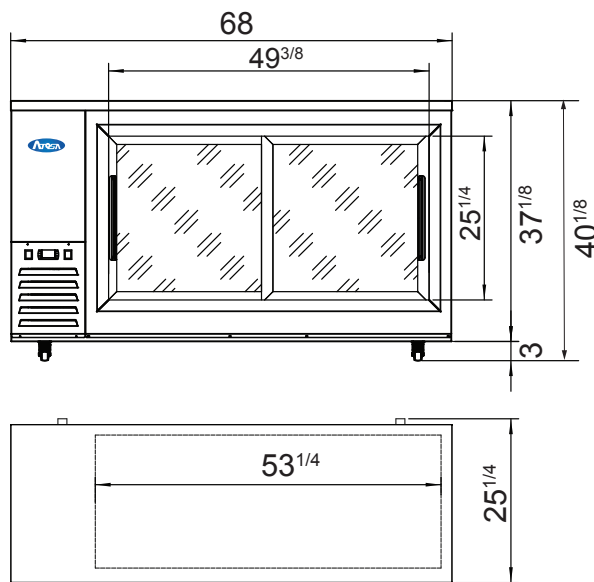

www.atosa.com | www.atosausa.com

California, Colorado, Florida, Georgia, Illinois,

New Jersey, Ohio, Texas, Washington

SPECIFICATIONS

Models	Door	Capacity (Cu.Ft.)	Shelves	Casters (inch)	Amps (A)	Voltage (V/Hz/Ph)	HP	Refrigerant	Exterior Dimensions (inch)	Net Weight (lb)	Gross Weight (lb)
SBB48SGGRAUS1	2	11.5	4	2	2.3	115/60/1	1/7	R290	48×24 ^{1/2} ×40 ^{1/8}	205	249
SBB69SGGRAUS1	2	18.6	4	2	2.3	115/60/1	1/7	R290	68×24 ^{1/2} ×40 ^{1/8}	247	298

PLAN VIEW

SBB48SGGRAUS1

SBB69SGGRAUS1

*Interior Dimensions

Epoxy shelves

Door lock

Temperature control

NEMA 5-15P