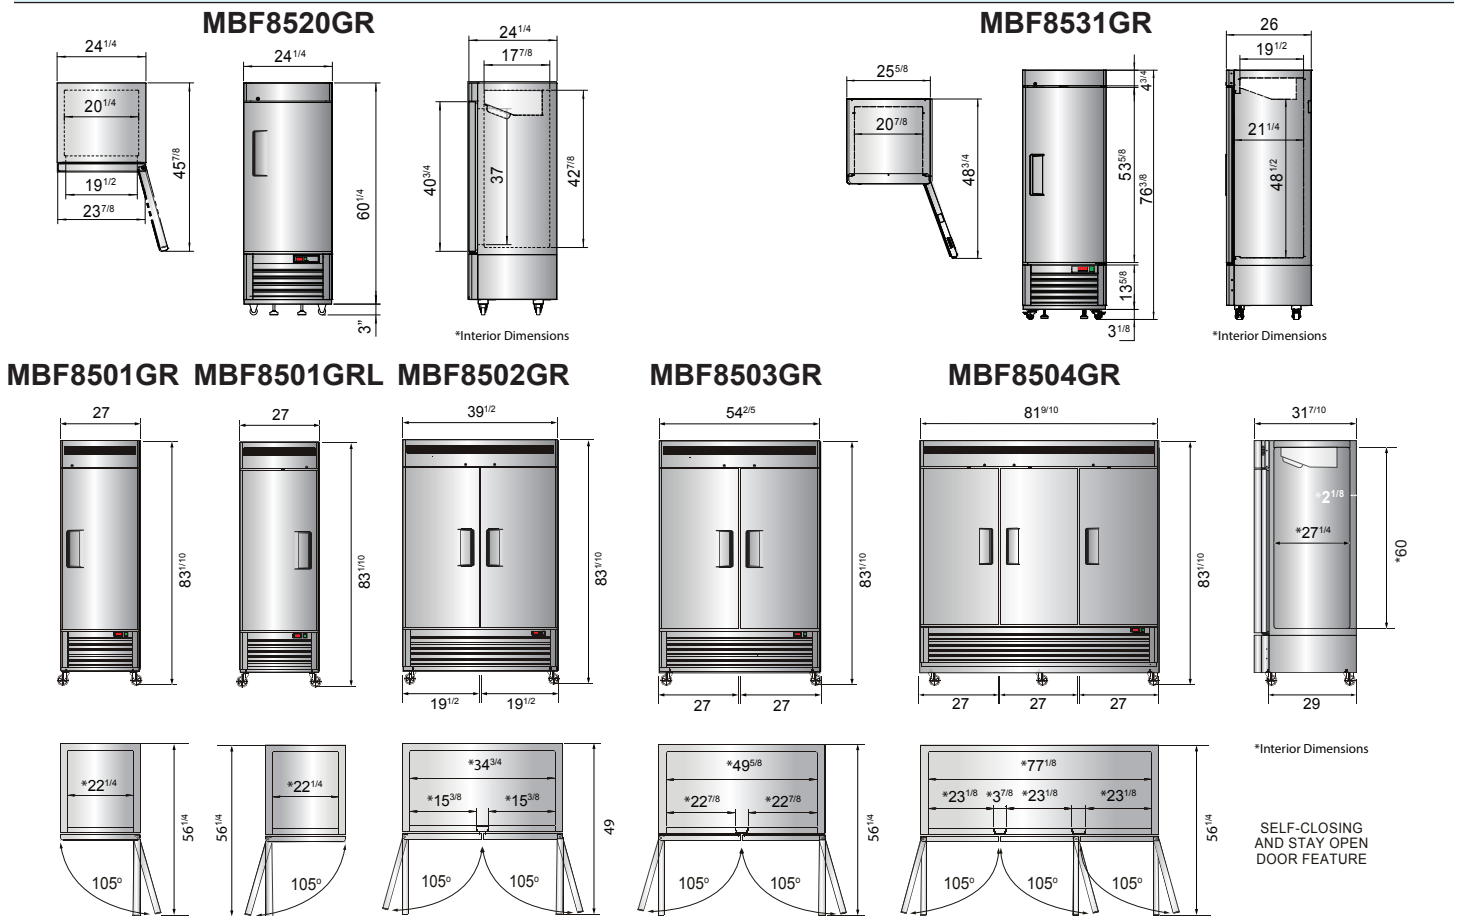

"WE MAKE THE KITCHEN BETTER!"

ATOSA USA, INC.

Toll Free: 855-855-0399 Email: info@atosausa.com

www.atosa.com | www.atosausa.com

California, Colorado, Florida, Georgia, Illinois,

New Jersey, Ohio, Texas, Washington

SPECIFICATIONS

Models	Door	Capacity (Cu.Ft.)	Shelves	Casters (inch)	Rated Current (A)	Voltage (V/Hz/Ph)	HP	Refrigerant	Exterior Dimensions (inch)	Net Weight (lb)	Gross Weight (lb)
MBF8520GR	1	8.3	3	2	6.3	115/60/1	1/2	R290	24^{1/4} × 24 × 63^{1/4}	187	220
MBF8531GR	1	12.57	3	4	6.3	115/60/1	1/2	R290	25^{5/8} × 26 × 76^{3/8}	232	276
MBF8501GR	1	19.1	3	4	6.3	115/60/1	1/2	R290	27 × 31^{7/10} × 83^{1/10}	265	298
MBF8501GRL	1	19.1	3	4	6.3	115/60/1	1/2	R290	27 × 31^{7/10} × 83^{1/10}	265	298
MBF8502GR	2	28.5	6	4	8.6	115/60/1	3/4	R290	39^{1/2} × 31^{7/10} × 83^{1/10}	330	379
MBF8503GR	2	43.8	6	4	8.6	115/60/1	3/4	R290	54^{2/5} × 31^{7/10} × 83^{1/10}	410	465
MBF8504GR	3	68	9	4	6.2	208-230/115/60/1	1	R290	81^{9/10} × 31^{7/10} × 83^{1/10}	551	628

PLAN VIEW

Casters

Epoxy shelves

Door lock

Down duct

Temperature control

MBF8504GR

MBF8520GR
MBF8531GR
MBF8501GR(L)
MBF8502GR
MBF8503GR