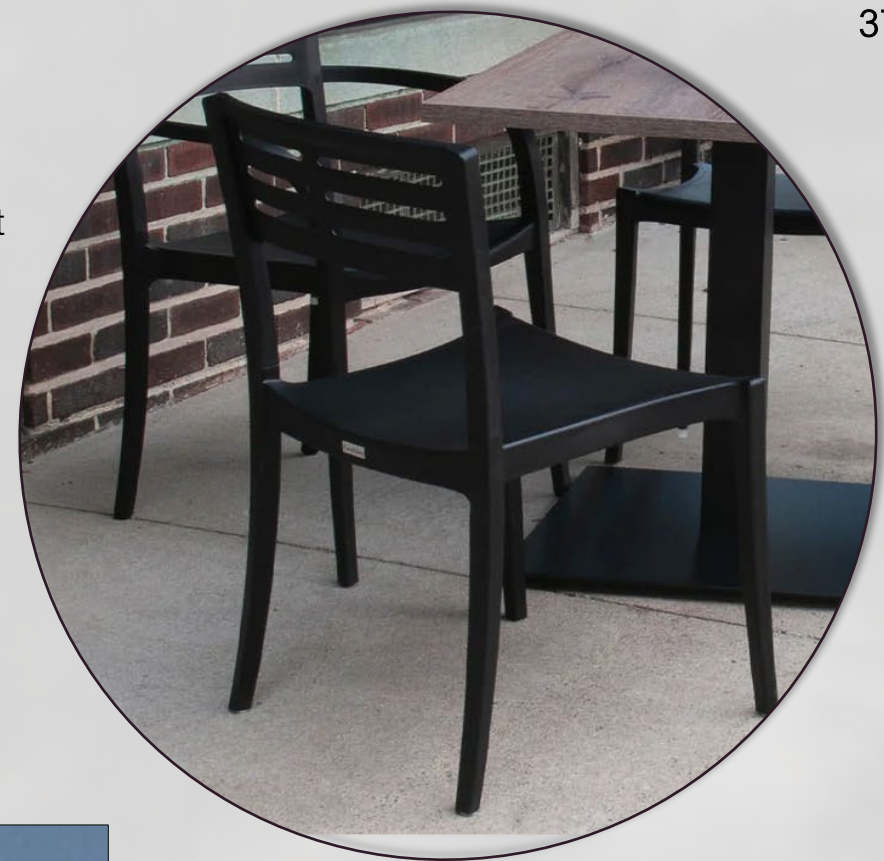

• VOGUE Sidechair

The Vogue Sidechair is designed for comfort and durability in bustling restaurant environments. Withstand the rigors of cafes, bars, and more. Crafted from premium fiberglass reinforced polypropylene using Air Molding technology, it's ASTM rated for commercial use. Its style combines a sleek silhouette and ergonomic support. Indoors or outdoors, its modern design shines.

- Stackable - up to 8 high
- Will stay cool in the sun
- 100% recyclable

Colors:

Black
4: US738017
16: US637017

French Taupe
4: US738181
16: US637181

Denim Blue
4: US738680
16: US637680

Back Height: 33"

Depth: 22"

Weight: 8 lbs

Seat Height: 17.5"

Width: 19.5"

Pack: 4 or 16

[CLICK HERE](#)
for more
information