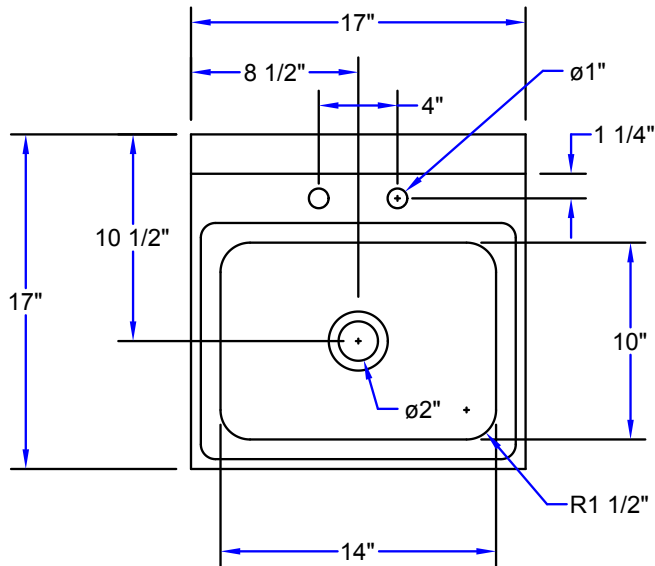

"PBHS-14-2DM-SSLR" PRO-BOWL HAND SINKS

Wall Mount, (1) 14"x10"x5" Deep Bowl w/Side Splashes

FEATURES:

- One Piece Deep Drawn Bowl
- All Sink Bowls Have Large Liberal Radii Corners
- Includes Basket Drain
- Deck Mount Faucet Holes 4" On-Center
- 1-1/2" Drain Plumbing Connection

SPECIFICATIONS:

- Bowl: Stainless Steel Tops Are TIG Welded, Exposed Welds Are Polished To Match Adjacent Surface
- Bowl: Type 300 Stainless Steel Polish, Satin Finish
- Bracket: Type 300 Stainless Steel Polish, Satin Finish
- Drain: 2" Drain Opening, With 1-1/2" NPS Outlet Connection

MODEL	BOWL SIZE (L X W X H)	OVERALL SINK SIZE (L X W X H)	WEIGHT (LBS)
PBHS-W-1410-2DM-SSLR	14"x10"x5"	17"x17"x13-1/8"	9

ALL DIMENSIONS ARE TYPICAL. TOLERANCE +/- .500". JOHN BOOS & CO. RESERVES THE RIGHT TO CHANGE SPECIFICATIONS WITHOUT NOTICE.

DETAILED SPECIFICATIONS

"PBHS-14-2DM-SSLR" PRO-BOWL HAND SINKS

MODEL	BOWL SIZE (L X W X H)	OVERALL SINK SIZE (L X W X H)	WEIGHT (LBS)
PBHS-W-1410-2DM-SSLR	14"x10"x5"	17"x17"x13-1/8"	9

ALL DIMENSIONS ARE TYPICAL. TOLERANCE +/- .500". JOHN BOOS & CO. RESERVES THE RIGHT TO CHANGE SPECIFICATIONS WITHOUT NOTICE.