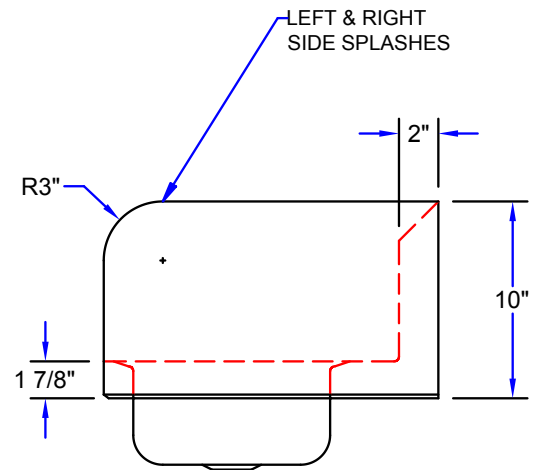

"PBHS-14-2DM-SSLR" PRO-BOWL HAND SINKS

Wall Mount, (1) 14"x10"x5" Deep Bowl w/Side Splashes

FEATURES:

- One Piece Deep Drawn Bowl
- All Sink Bowls Have Large Liberal Radii Corners
- Includes Basket Drain
- Deck Mount Faucet Holes 4" On-Center
- 1-1/2" Drain Plumbing Connection

CERTIFICATIONS:

PBHS-W-1410-2DM-SSLR

ACCESSORIES

MODEL

- Faucets
- ADA Wrist Blades
- Side Splashes
- Towel Dispenser
- Soap Dispenser
- Lever Wastes
- Over Flows
- P-Traps

"PBHS-14-2DM-SSLR" PRO-BOWL HAND SINKS

MODEL	BOWL SIZE (L X W X H)	OVERALL SINK SIZE (L X W X H)	WEIGHT (LBS)
PBHS-W-1410-2DM-SSLR	14"x10"x5"	17"x17"x13-1/8"	9

ALL DIMENSIONS ARE TYPICAL. TOLERANCE +/- .500". JOHN BOOS & CO. RESERVES THE RIGHT TO CHANGE SPECIFICATIONS WITHOUT NOTICE.

DETAILED SPECIFICATIONS

"PBHS-14-2DM-SSLR" PRO-BOWL HAND SINKS

MODEL	BOWL SIZE (L X W X H)	OVERALL SINK SIZE (L X W X H)	WEIGHT (LBS)
PBHS-W-1410-2DM-SSLR	14"x10"x5"	17"x17"x13-1/8"	9

ALL DIMENSIONS ARE TYPICAL. TOLERANCE +/- .500". JOHN BOOS & CO. RESERVES THE RIGHT TO CHANGE SPECIFICATIONS WITHOUT NOTICE.