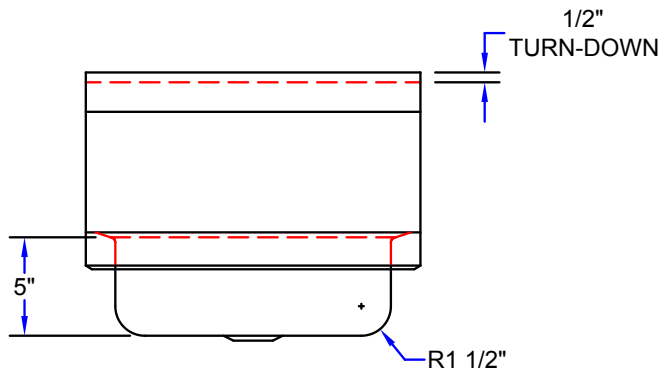

"PBHS-14-2DM-SSLR" PRO-BOWL HAND SINKS

Wall Mount, (1) 14"x10"x5" Deep Bowl w/Side Splashes

FEATURES:

- One Piece Deep Drawn Bowl
- All Sink Bowls Have Large Liberal Radii Corners
- Includes Basket Drain
- Deck Mount Faucet Holes 4" On-Center
- 1-1/2" Drain Plumbing Connection

SPECIFICATIONS:

- Bowl: Stainless Steel Tops Are TIG Welded, Exposed Welds Are Polished To Match Adjacent Surface
- Bowl: Type 300 Stainless Steel Polish, Satin Finish
- Bracket: Type 300 Stainless Steel Polish, Satin Finish
- Drain: 2" Drain Opening, With 1-1/2" NPS Outlet Connection

MODEL	BOWL SIZE (L X W X H)	OVERALL SINK SIZE (L X W X H)	WEIGHT (LBS)
PBHS-W-1410-2DM-SSLR	14"x10"x5"	17"x17"x13-1/8"	9

ALL DIMENSIONS ARE TYPICAL. TOLERANCE +/- .500". JOHN BOOS & CO. RESERVES THE RIGHT TO CHANGE SPECIFICATIONS WITHOUT NOTICE.

DETAILED SPECIFICATIONS

"PBHS-14-2DM-SSLR" PRO-BOWL HAND SINKS

MODEL	BOWL SIZE (L X W X H)	OVERALL SINK SIZE (L X W X H)	WEIGHT (LBS)
PBHS-W-1410-2DM-SSLR	14"x10"x5"	17"x17"x13-1/8"	9

ALL DIMENSIONS ARE TYPICAL. TOLERANCE +/- .500". JOHN BOOS & CO. RESERVES THE RIGHT TO CHANGE SPECIFICATIONS WITHOUT NOTICE.