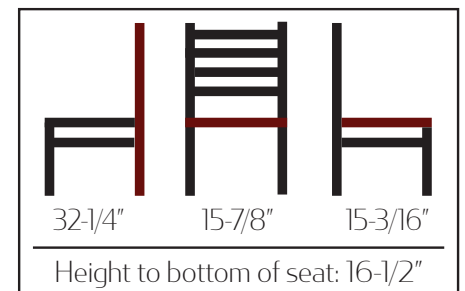

Dove Gray Vinyl Seat  
CM-234W-MH-GRAY

Hunter Green Vinyl Seat  
CM-234W-MH-HG

Navy Vinyl Seat  
CM-234W-MH-NAVY

Blue Ridge Vinyl Seat  
CM-234W-MH-BR

- Metal frame with wood grain look available in Driftwood or Mahogany finish
- 100% welded, 1.2 mm steel frame, 1-1/4" tubing
- Standard leg supports
- Non-marring nylon glides
- Available with any in-house vinyl seat option
- Seat ships unattached - simple seat attachment required
- Weight: 15 lbs
- Stackable: No

Vinyl seat: 16-1/2" D x 17-3/8" W x 2-1/2" H