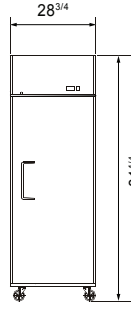

SPECIFICATIONS

Models	Door	Capacity (Cu.Ft.)	Shelves	Casters (inch)	Rated Current (A)	Voltage (V/Hz/Ph)	HP	Refrigerant	Exterior Dimensions (inch)	Net Weight (lb)	Gross Weight (lb)
MBF15RSGR	1	13	3	4	2.1	115/60/1	1/7	R290	17 ^{3/4} ×37×81 ^{1/4}	192	270
MBF15RSGRL	1	13	3	4	2.1	115/60/1	1/7	R290	17 ^{3/4} ×37×81 ^{1/4}	192	270
MBF8532GR	1	12.57	3	4	2.1	115/60/1	1/4	R290	25 ^{5/8} ×26×76 ^{3/8}	232	276
MBF8004GR	1	21.4	3	4	2.1	115/60/1	1/7	R290	28 ^{3/4} ×31 ^{3/4} ×81 ^{1/4}	220	254
MBF8005GR	2	43.2	6	4	3.2	115/60/1	1/5	R290	51 ^{3/4} ×31 ^{3/4} ×81 ^{1/4}	340	390
MBF8006GR	3	64.9	9	4	4.2	115/60/1	1/4	R290	77 ^{3/4} ×31 ^{3/4} ×81 ^{1/4}	472	551

PLAN VIEW

MBF15RSGR

MBF15RSGRL

MBF8532GR

MBF8004GR

MBF8005GR

MBF8006GR

*Interior Dimensions