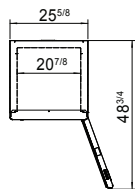

SPECIFICATIONS

Models	Door	Capacity (Cu.Ft.)	Shelves	Casters (inch)	Rated Current (A)	Voltage (V/Hz/Ph)	HP	Refrigerant	Exterior Dimensions (inch)	Net Weight (lb)	Gross Weight (lb)
MBF15RSGR	1	13	3	4	2.1	115/60/1	1/7	R290	17 ^{3/4} ×37×81 ^{1/4}	192	270
MBF15RSGRL	1	13	3	4	2.1	115/60/1	1/7	R290	17 ^{3/4} ×37×81 ^{1/4}	192	270
MBF8532GR	1	12.57	3	4	2.1	115/60/1	1/4	R290	25 ^{5/8} ×26×76 ^{3/8}	232	276
MBF8004GR	1	21.4	3	4	2.1	115/60/1	1/7	R290	28 ^{3/4} ×31 ^{3/4} ×81 ^{1/4}	220	254
MBF8005GR	2	43.2	6	4	3.2	115/60/1	1/5	R290	51 ^{3/4} ×31 ^{3/4} ×81 ^{1/4}	340	390
MBF8006GR	3	64.9	9	4	4.2	115/60/1	1/4	R290	77 ^{3/4} ×31 ^{3/4} ×81 ^{1/4}	472	551

PLAN VIEW

MBF15RSGR

MBF15RSGRL

MBF8532GR

MBF8004GR

MBF8005GR

MBF8006GR

*Interior Dimensions