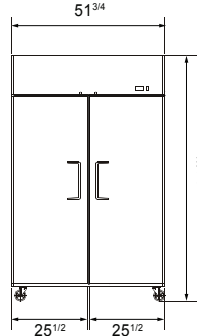

SPECIFICATIONS

Models	Door	Capacity (Cu.Ft.)	Shelves	Casters (inch)	Rated Current (A)	Voltage (V/Hz/Ph)	HP	Refrigerant	Exterior Dimensions (inch)	Net Weight (lb)	Gross Weight (lb)
MBF15RSGR	1	13	3	4	2.1	115/60/1	1/7	R290	17 ^{3/4} ×37×81 ^{1/4}	192	270
MBF15RSGRL	1	13	3	4	2.1	115/60/1	1/7	R290	17 ^{3/4} ×37×81 ^{1/4}	192	270
MBF8532GR	1	12.57	3	4	2.1	115/60/1	1/4	R290	25 ^{5/8} ×26×76 ^{3/8}	232	276
MBF8004GR	1	21.4	3	4	2.1	115/60/1	1/7	R290	28 ^{3/4} ×31 ^{3/4} ×81 ^{1/4}	220	254
MBF8005GR	2	43.2	6	4	3.2	115/60/1	1/5	R290	51 ^{3/4} ×31 ^{3/4} ×81 ^{1/4}	340	390
MBF8006GR	3	64.9	9	4	4.2	115/60/1	1/4	R290	77 ^{3/4} ×31 ^{3/4} ×81 ^{1/4}	472	551

PLAN VIEW

MBF15RSGR

MBF15RSGRL

MBF8532GR

MBF8004GR

MBF8005GR

MBF8006GR

*Interior Dimensions