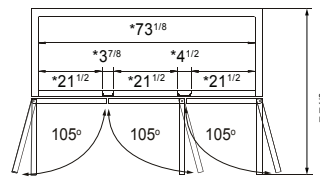

SPECIFICATIONS

Models	Door	Capacity (Cu.Ft.)	Shelves	Casters (inch)	Rated Current (A)	Voltage (V/Hz/Ph)	HP	Refrigerant	Exterior Dimensions (inch)	Net Weight (lb)	Gross Weight (lb)
MBF15RSGR	1	13	3	4	2.1	115/60/1	1/7	R290	17 ^{3/4} ×37×81 ^{1/4}	192	270
MBF15RSGRL	1	13	3	4	2.1	115/60/1	1/7	R290	17 ^{3/4} ×37×81 ^{1/4}	192	270
MBF8532GR	1	12.57	3	4	2.1	115/60/1	1/4	R290	25 ^{5/8} ×26×76 ^{3/8}	232	276
MBF8004GR	1	21.4	3	4	2.1	115/60/1	1/7	R290	28 ^{3/4} ×31 ^{3/4} ×81 ^{1/4}	220	254
MBF8005GR	2	43.2	6	4	3.2	115/60/1	1/5	R290	51 ^{3/4} ×31 ^{3/4} ×81 ^{1/4}	340	390
MBF8006GR	3	64.9	9	4	4.2	115/60/1	1/4	R290	77 ^{3/4} ×31 ^{3/4} ×81 ^{1/4}	472	551

PLAN VIEW

MBF15RSGR

MBF15RSGRL

MBF8532GR

MBF8004GR

MBF8005GR

MBF8006GR

*Interior Dimensions