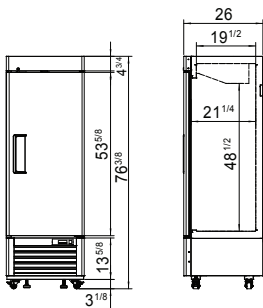

SPECIFICATIONS

Models	Door	Capacity (Cu.Ft.)	Shelves	Casters (inch)	Rated Current (A)	Voltage (V/Hz/Ph)	HP	Refrigerant	Exterior Dimensions (inch)	Net Weight (lb)	Gross Weight (lb)
MBF15RSGR	1	13	3	4	2.1	115/60/1	1/7	R290	17 ^{3/4} ×37×81 ^{1/4}	192	270
MBF15RSGRL	1	13	3	4	2.1	115/60/1	1/7	R290	17 ^{3/4} ×37×81 ^{1/4}	192	270
MBF8532GR	1	12.57	3	4	2.1	115/60/1	1/4	R290	25 ^{5/8} ×26×76 ^{3/8}	232	276
MBF8004GR	1	21.4	3	4	2.1	115/60/1	1/7	R290	28 ^{3/4} ×31 ^{3/4} ×81 ^{1/4}	220	254
MBF8005GR	2	43.2	6	4	3.2	115/60/1	1/5	R290	51 ^{3/4} ×31 ^{3/4} ×81 ^{1/4}	340	390
MBF8006GR	3	64.9	9	4	4.2	115/60/1	1/4	R290	77 ^{3/4} ×31 ^{3/4} ×81 ^{1/4}	472	551

PLAN VIEW

MBF15RSGR

MBF15RSGRL

MBF8532GR

MBF8004GR

MBF8005GR

MBF8006GR

*Interior Dimensions