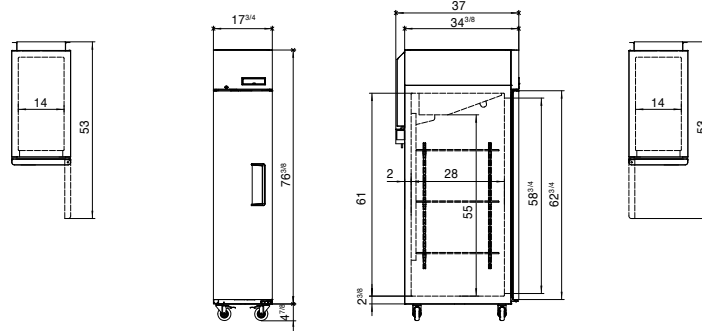

SPECIFICATIONS

Models	Door	Capacity (Cu.Ft.)	Shelves	Casters (inch)	Rated Current (A)	Voltage (V/Hz/Ph)	HP	Refrigerant	Exterior Dimensions (inch)	Net Weight (lb)	Gross Weight (lb)
MBF15RSGR	1	13	3	4	2.1	115/60/1	1/7	R290	17 ^{3/4} ×37×81 ^{1/4}	192	270
MBF15RSGRL	1	13	3	4	2.1	115/60/1	1/7	R290	17 ^{3/4} ×37×81 ^{1/4}	192	270
MBF8532GR	1	12.57	3	4	2.1	115/60/1	1/4	R290	25 ^{5/8} ×26×76 ^{3/8}	232	276
MBF8004GR	1	21.4	3	4	2.1	115/60/1	1/7	R290	28 ^{3/4} ×31 ^{3/4} ×81 ^{1/4}	220	254
MBF8005GR	2	43.2	6	4	3.2	115/60/1	1/5	R290	51 ^{3/4} ×31 ^{3/4} ×81 ^{1/4}	340	390
MBF8006GR	3	64.9	9	4	4.2	115/60/1	1/4	R290	77 ^{3/4} ×31 ^{3/4} ×81 ^{1/4}	472	551

PLAN VIEW

MBF15RSGR

MBF15RSGRL

MBF8532GR

MBF8004GR

MBF8005GR

MBF8006GR

*Interior Dimensions