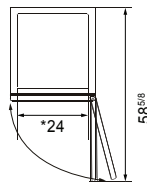

SPECIFICATIONS

Models	Door	Capacity (Cu.Ft.)	Shelves	Casters (inch)	Rated Current (A)	Voltage (V/Hz/Ph)	HP	Refrigerant	Exterior Dimensions (inch)	Net Weight (lb)	Gross Weight (lb)
MBF15RSGR	1	13	3	4	2.1	115/60/1	1/7	R290	17 ^{3/4} ×37×81 ^{1/4}	192	270
MBF15RSGRL	1	13	3	4	2.1	115/60/1	1/7	R290	17 ^{3/4} ×37×81 ^{1/4}	192	270
MBF8532GR	1	12.57	3	4	2.1	115/60/1	1/4	R290	25 ^{5/8} ×26×76 ^{3/8}	232	276
MBF8004GR	1	21.4	3	4	2.1	115/60/1	1/7	R290	28 ^{3/4} ×31 ^{3/4} ×81 ^{1/4}	220	254
MBF8005GR	2	43.2	6	4	3.2	115/60/1	1/5	R290	51 ^{3/4} ×31 ^{3/4} ×81 ^{1/4}	340	390
MBF8006GR	3	64.9	9	4	4.2	115/60/1	1/4	R290	77 ^{3/4} ×31 ^{3/4} ×81 ^{1/4}	472	551

PLAN VIEW

MBF15RSGR

MBF15RSGRL

MBF8532GR

MBF8004GR

MBF8005GR

MBF8006GR

*Interior Dimensions