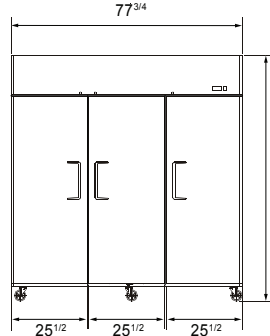

SPECIFICATIONS

Models	Door	Capacity (Cu.Ft.)	Shelves	Casters (inch)	Rated Current (A)	Voltage (V/Hz/Ph)	HP	Refrigerant	Exterior Dimensions (inch)	Net Weight (lb)	Gross Weight (lb)
MBF15RSGR	1	13	3	4	2.1	115/60/1	1/7	R290	17 ^{3/4} ×37×81 ^{1/4}	192	270
MBF15RSGRL	1	13	3	4	2.1	115/60/1	1/7	R290	17 ^{3/4} ×37×81 ^{1/4}	192	270
MBF8532GR	1	12.57	3	4	2.1	115/60/1	1/4	R290	25 ^{5/8} ×26×76 ^{3/8}	232	276
MBF8004GR	1	21.4	3	4	2.1	115/60/1	1/7	R290	28 ^{3/4} ×31 ^{3/4} ×81 ^{1/4}	220	254
MBF8005GR	2	43.2	6	4	3.2	115/60/1	1/5	R290	51 ^{3/4} ×31 ^{3/4} ×81 ^{1/4}	340	390
MBF8006GR	3	64.9	9	4	4.2	115/60/1	1/4	R290	77 ^{3/4} ×31 ^{3/4} ×81 ^{1/4}	472	551

PLAN VIEW

MBF15RSGR

MBF15RSGRL

MBF8532GR

MBF8004GR

MBF8005GR

MBF8006GR

*Interior Dimensions