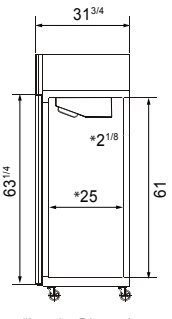

SPECIFICATIONS

Models	Door	Capacity (Cu.Ft.)	Shelves	Casters (inch)	Rated Current (A)	Voltage (V/Hz/Ph)	HP	Refrigerant	Exterior Dimensions (inch)	Net Weight (lb)	Gross Weight (lb)
MBF15RSGR	1	13	3	4	2.1	115/60/1	1/7	R290	17 ^{3/4} ×37×81 ^{1/4}	192	270
MBF15RSGRL	1	13	3	4	2.1	115/60/1	1/7	R290	17 ^{3/4} ×37×81 ^{1/4}	192	270
MBF8532GR	1	12.57	3	4	2.1	115/60/1	1/4	R290	25 ^{5/8} ×26×76 ^{3/8}	232	276
MBF8004GR	1	21.4	3	4	2.1	115/60/1	1/7	R290	28 ^{3/4} ×31 ^{3/4} ×81 ^{1/4}	220	254
MBF8005GR	2	43.2	6	4	3.2	115/60/1	1/5	R290	51 ^{3/4} ×31 ^{3/4} ×81 ^{1/4}	340	390
MBF8006GR	3	64.9	9	4	4.2	115/60/1	1/4	R290	77 ^{3/4} ×31 ^{3/4} ×81 ^{1/4}	472	551

PLAN VIEW

MBF15RSGR

MBF15RSGRL

MBF8532GR

MBF8004GR

MBF8005GR

MBF8006GR

*Interior Dimensions