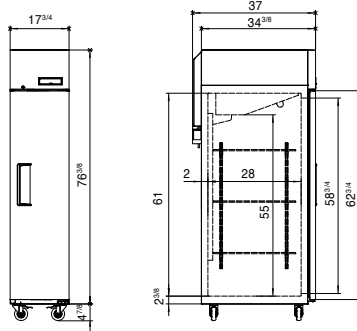

SPECIFICATIONS

Models	Door	Capacity (Cu.Ft.)	Shelves	Casters (inch)	Rated Current (A)	Voltage (V/Hz/Ph)	HP	Refrigerant	Exterior Dimensions (inch)	Net Weight (lb)	Gross Weight (lb)
MBF15RSGR	1	13	3	4	2.1	115/60/1	1/7	R290	17 ^{3/4} ×37×81 ^{1/4}	192	270
MBF15RSGRL	1	13	3	4	2.1	115/60/1	1/7	R290	17 ^{3/4} ×37×81 ^{1/4}	192	270
MBF8532GR	1	12.57	3	4	2.1	115/60/1	1/4	R290	25 ^{5/8} ×26×76 ^{3/8}	232	276
MBF8004GR	1	21.4	3	4	2.1	115/60/1	1/7	R290	28 ^{3/4} ×31 ^{3/4} ×81 ^{1/4}	220	254
MBF8005GR	2	43.2	6	4	3.2	115/60/1	1/5	R290	51 ^{3/4} ×31 ^{3/4} ×81 ^{1/4}	340	390
MBF8006GR	3	64.9	9	4	4.2	115/60/1	1/4	R290	77 ^{3/4} ×31 ^{3/4} ×81 ^{1/4}	472	551

PLAN VIEW

MBF15RSGR

MBF15RSGRL

MBF8532GR

MBF8004GR

MBF8005GR

MBF8006GR

*Interior Dimensions