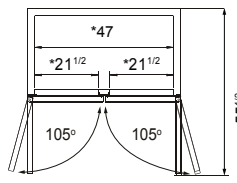

SPECIFICATIONS

Models	Door	Capacity (Cu.Ft.)	Shelves	Casters (inch)	Rated Current (A)	Voltage (V/Hz/Ph)	HP	Refrigerant	Exterior Dimensions (inch)	Net Weight (lb)	Gross Weight (lb)
MBF15RSGR	1	13	3	4	2.1	115/60/1	1/7	R290	17 ^{3/4} ×37×81 ^{1/4}	192	270
MBF15RSGRL	1	13	3	4	2.1	115/60/1	1/7	R290	17 ^{3/4} ×37×81 ^{1/4}	192	270
MBF8532GR	1	12.57	3	4	2.1	115/60/1	1/4	R290	25 ^{5/8} ×26×76 ^{3/8}	232	276
MBF8004GR	1	21.4	3	4	2.1	115/60/1	1/7	R290	28 ^{3/4} ×31 ^{3/4} ×81 ^{1/4}	220	254
MBF8005GR	2	43.2	6	4	3.2	115/60/1	1/5	R290	51 ^{3/4} ×31 ^{3/4} ×81 ^{1/4}	340	390
MBF8006GR	3	64.9	9	4	4.2	115/60/1	1/4	R290	77 ^{3/4} ×31 ^{3/4} ×81 ^{1/4}	472	551

PLAN VIEW

MBF15RSGR

MBF15RSGRL

MBF8532GR

MBF8004GR

MBF8005GR

MBF8006GR

*Interior Dimensions