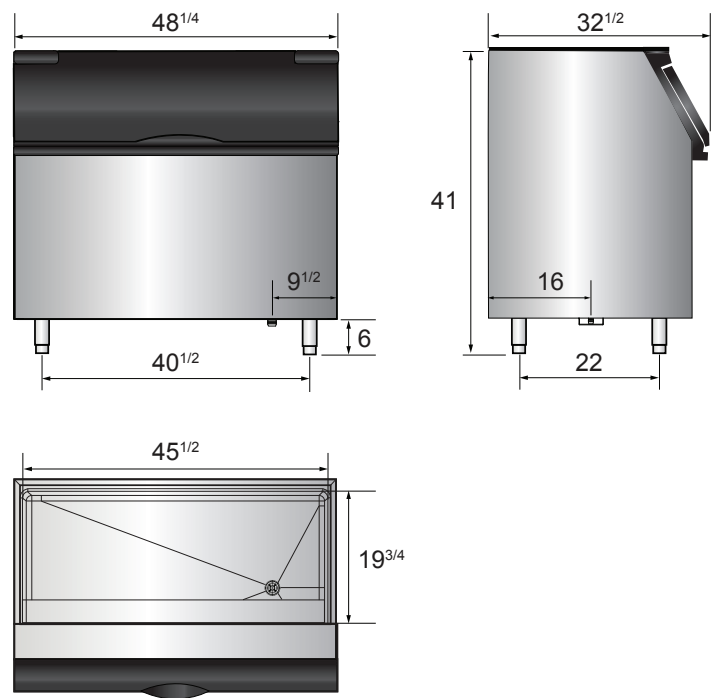

400 lb. and 700 lb. Ice Storage Bins

Standard Features

- Bin holds up to 395 or 700 lb. of ice
- Durable stainless steel exterior
- Slanted black plastic bin door
- Ice scoop included
- Ice bins come standard with bin adapter
- Designed to work with Atosa ice machines YR450-AP-161 and YR800-AP-261

SPECIFICATIONS

Models	Type	Foaming Material	Storage Capacity(lbs)	Leg(inch)	Exterior Dimensions(inch)	Gross Weight(lbs)
CYR400P	Ice bin	C ₅ H ₁₀	396	6	30 ^{1/4} ×32 ^{3/4} ×41 ^{1/4}	141
CYR700P	Ice bin	C ₅ H ₁₀	700	6	48 ^{1/4} ×32 ^{1/2} ×41	154

PLAN VIEW

CYR400P

CYR700P

Designed for Atosa ice machines

Models	Type	Refrigerant	Voltage (V/Hz/Ph)	Amps(A)	Watts(W)	Ice-Making Capacity (lbs/hr)	Leg (inch)	Exterior Dimensions (inch)	Gross Weight (lbs)
YR450-AP-161	Cube ice	R290	115/60/1	9.6	965	460/24	6	30 ^{1/5} ×24 ^{9/20} ×21 ^{7/10}	158
YR800-AP-261	Cube ice	R-404a	220/60/1	7.5	1750	810/24	6	30 ^{1/5} ×24 ^{9/20} ×31 ^{7/10}	231