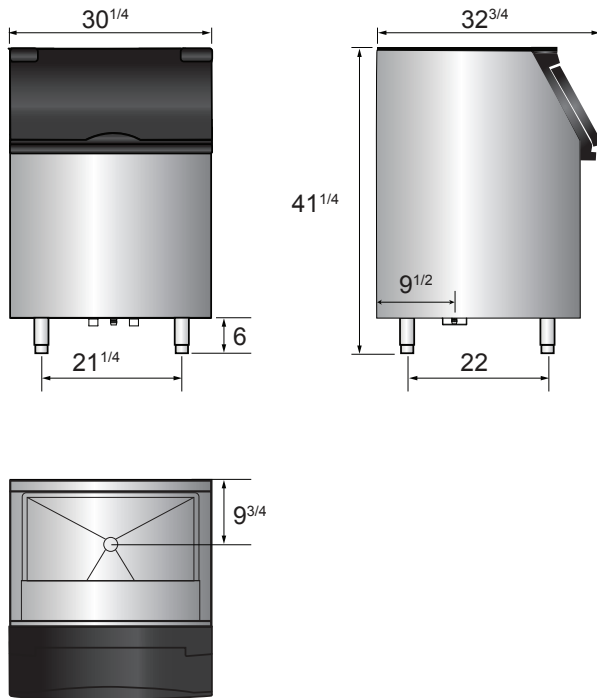

400 lb. and 700 lb. Ice Storage Bins

Standard Features

- Bin holds up to 395 or 700 lb. of ice
- Durable stainless steel exterior
- Slanted black plastic bin door
- Ice scoop included
- Ice bins come standard with bin adapter
- Designed to work with Atosa ice machines YR450-AP-161 and YR800-AP-261

SPECIFICATIONS

Models	Type	Foaming Material	Storage Capacity(lbs)	Leg(inch)	Exterior Dimensions(inch)	Gross Weight(lbs)
CYR400P	Ice bin	C ₅ H ₁₀	396	6	30 ^{1/4} ×32 ^{3/4} ×41 ^{1/4}	141
CYR700P	Ice bin	C ₅ H ₁₀	700	6	48 ^{1/4} ×32 ^{1/2} ×41	154

PLAN VIEW

CYR400P

CYR700P

Designed for Atosa ice machines

Models	Type	Refrigerant	Voltage (V/Hz/Ph)	Amps(A)	Watts(W)	Ice-Making Capacity (lbs/hr)	Leg (inch)	Exterior Dimensions (inch)	Gross Weight (lbs)
YR450-AP-161	Cube ice	R290	115/60/1	9.6	965	460/24	6	30 ^{1/5} ×24 ^{9/20} ×21 ^{7/10}	158
YR800-AP-261	Cube ice	R-404a	220/60/1	7.5	1750	810/24	6	30 ^{1/5} ×24 ^{9/20} ×31 ^{7/10}	231