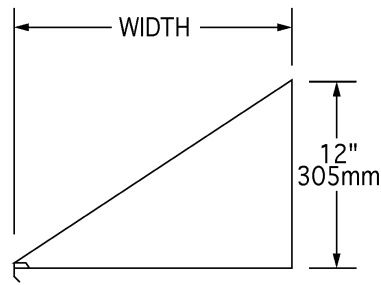

| | |
|--------------|-------|
| Item No.: | _____ |
| Project No.: | _____ |
| S.I.S. No.: | _____ |

Microwave Shelves

MODELS:

- MWS1824
- MWS2424

microwave shelf

Design and Construction Features

- Space-saving wall mount design.
- Available in 18" or 24" (457 or 610mm) widths.
- Standard length is 24" (610mm).
- Heavy gauge stainless steel polished to #3 finish.
- Marine counter edge in front prevents microwave from sliding off.
- Hole with black rubber grommet, located toward the rear of shelf.

FRONT VIEW

SIDE VIEW

| model # | width | | length | | weight | |
|---------|-------|-----|--------|-----|--------|------|
| | in. | mm | in. | mm | lbs. | kg |
| MWS1824 | 18" | 457 | 24" | 610 | 17 | 7.7 |
| MWS2424 | 24" | 610 | 24" | 610 | 23 | 10.4 |