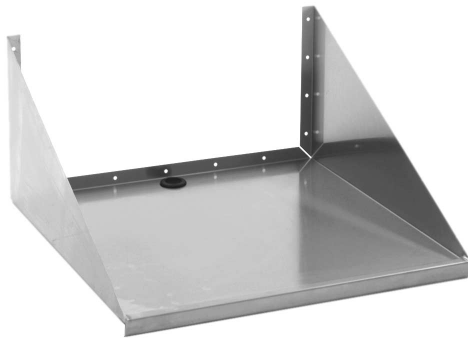

Profit from the Eagle Advantage®

Specification Sheet

Short Form Specifications

Eagle Microwave Shelf, model _____. Constructed of 18 gauge type 430 stainless steel, with a marine edge on front to prevent microwave from sliding off.

| | |
|--------------|-------|
| Item No.: | _____ |
| Project No.: | _____ |
| S.I.S. No.: | _____ |

Microwave Shelves

MODELS:

- MWS1824
- MWS2424

microwave shelf

Design and Construction Features

- Space-saving wall mount design.
- Available in 18" or 24" (457 or 610mm) widths.
- Standard length is 24" (610mm).
- Heavy gauge stainless steel polished to #3 finish.
- Marine counter edge in front prevents microwave from sliding off.
- Hole with black rubber grommet, located toward the rear of shelf.