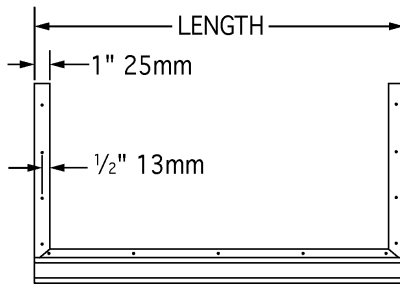

| | |
|--------------|-------|
| Item No.: | _____ |
| Project No.: | _____ |
| S.I.S. No.: | _____ |

Microwave Shelves

MODELS:

- MWS1824
- MWS2424

microwave shelf

Design and Construction Features

- Space-saving wall mount design.
- Available in 18" or 24" (457 or 610mm) widths.
- Standard length is 24" (610mm).
- Heavy gauge stainless steel polished to #3 finish.
- Marine counter edge in front prevents microwave from sliding off.
- Hole with black rubber grommet, located toward the rear of shelf.

FRONT VIEW

SIDE VIEW

| model # | width | | length | | weight | |
|---------|-------|-----|--------|-----|--------|------|
| | in. | mm | in. | mm | lbs. | kg |
| MWS1824 | 18" | 457 | 24" | 610 | 17 | 7.7 |
| MWS2424 | 24" | 610 | 24" | 610 | 23 | 10.4 |