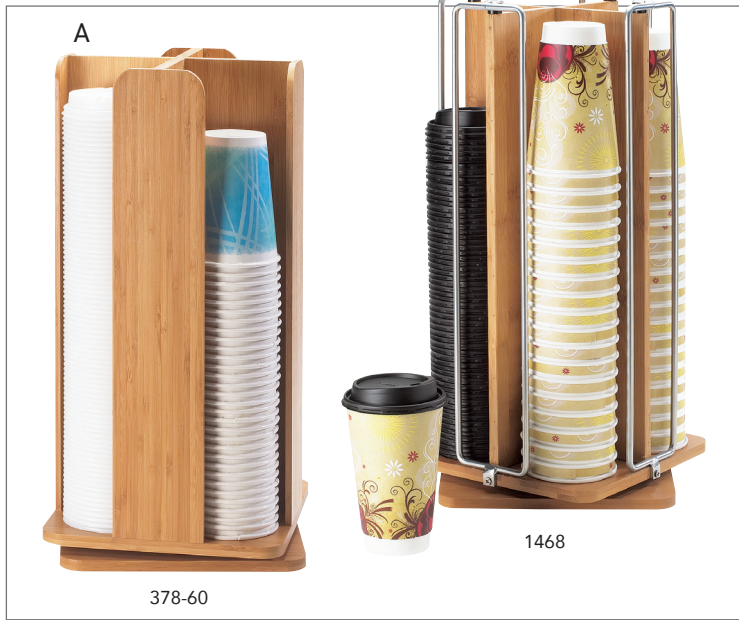

BAMBOO collection

A. BAMBOO REVOLVING CUP & LID ORGANIZERS

Holds up to 3.75" Diameter Cups & Lids.

ITEM 378-60 | 8Wx8Dx18¼H

ITEM 1468 | 9Wx9Dx18½H

B. BAMBOO DUAL AIRPOT DISPLAY

Includes 2 Drip Trays. Airtops Not Included.

ITEM 360-2-60 | 7½Wx23½Dx15¼H

C. BAMBOO CUP, LID, & STRAW HOLDER

ITEM 2051-60 | 4¾Wx20Dx19½H

D. 3 OR 4 SECTION BAMBOO CUP & LID HOLDER

ITEM 2048-3-60 | 4½Wx17Dx16¼H

ITEM 2048-4-60 | 4½Wx20Dx19½H

E. BAMBOO/MIDNIGHT BAMBOO REVERSIBLE RISERS