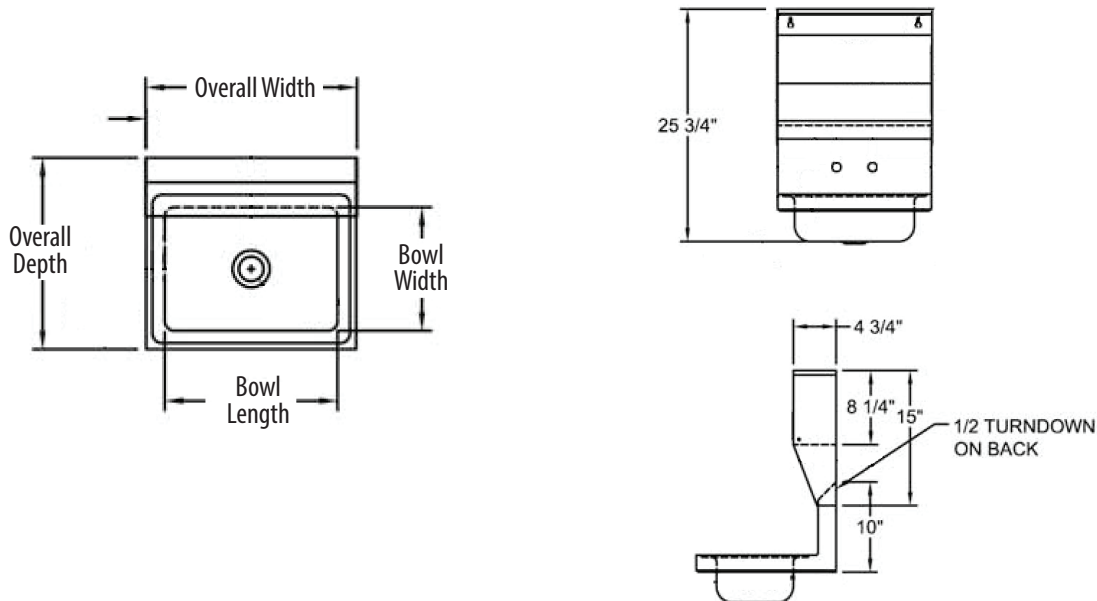

14" x 10" Hand Sink w/ Towel Dispenser

Stainless Steel Hand Sinks

Use your smart phone to scan the above QR code to visit our website:
www.bk-resources.com

Certifications:

Features:

- Wall Mounting Hardware Included
- Drain Included
- Marine Edge
- Accomodates 4" O.C. Faucets
- Accomodates BK-MFPT "C" Fold Towels
- 6" Swing Spout (BKF-W-6-G)

Material:

- 20 Gauge, T-304 Stainless Steel

Options:

- Upgraded Faucets & Drains
- Other Plumbing Accessories - Call For Details

Part Number	Unit Size (l x w x h)	Bowl Dim. (l x w x d)	Faucet / Spout Mounting	Included Faucet	Drain Size	Product Weight (lbs)
BKHS-W-1410-4D-TD	17" x 15 ^{1/2} "	14" x 10" x 5"	4" O.C. Splash	-	3 1/2"	23.00
BKHS-W-1410-4D-TD-P-G	17" x 15 ^{1/2} "	14" x 10" x 5"	4" O.C. Splash	BKF-W-6-G	3 1/2"	25.00