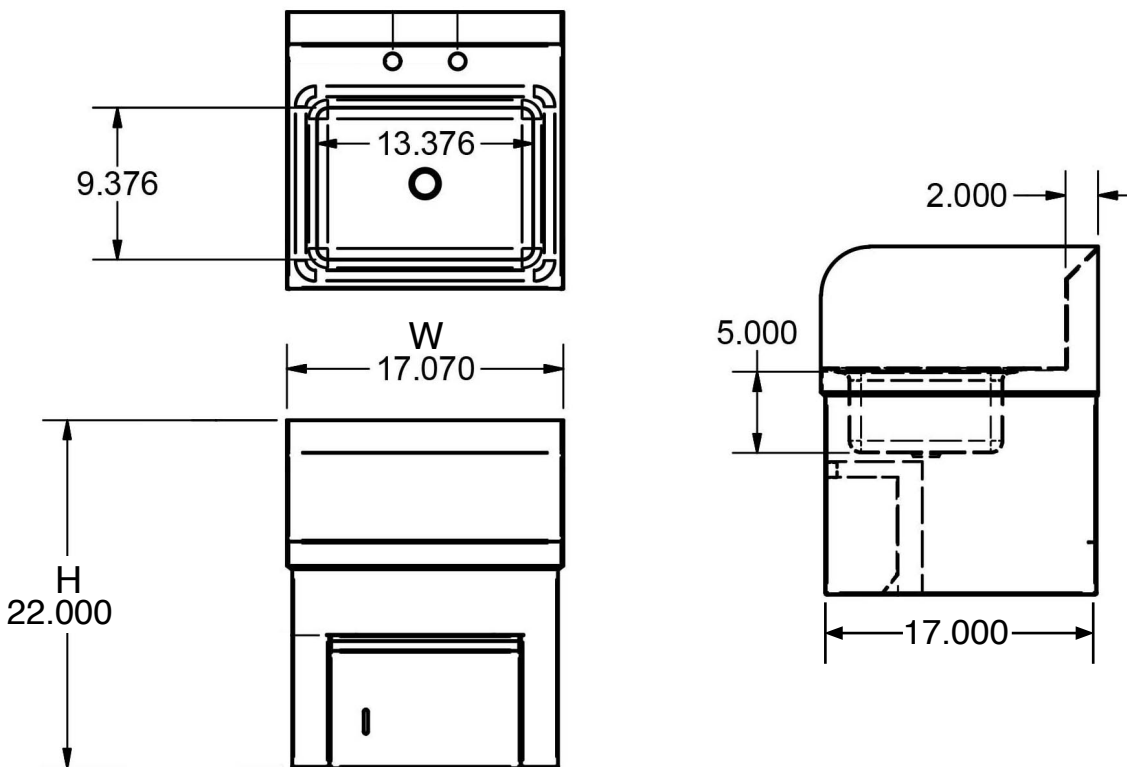

Deck Mount Hand Sink w/ Integrated Towel Dispenser

Stainless Steel Hand Sinks

Use your smart phone to scan the above QR code to visit our website:
www.bk-resources.com

Certifications:

Features:

- Wall Mounting Hardware Included
- BKDR-2 Basket Drain Included
- Integrated Towel Dispenser

Material:

- T-304 Stainless Steel

Options:

- Upgraded Faucets
- Other Plumbing Accessories - Call For Details

Part Number	Unit Size (w x d)	Bowl Dim. (l x w x d)	Faucet / Spout Mounting	Included Faucet	Drain Size
BKHS-D-1410-SKTS	17" x 17" x 22"	14" x 10" x 5"	4" O.C. Deck	-	1 7/8"
BKHS-D-1410-SKTS-P-G	17" x 17" x 22"	14" x 10" x 5"	4" O.C. Deck	BKD-3G-G	1 7/8"