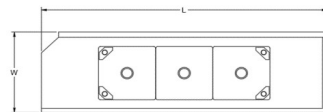

HEAVY DUTY STAINLESS STEEL LEFT OR RIGHT SOILED DISH TABLE WITH 3 COMPARTMENT SINK

ITEM #	DIMENSIONS				Drainboard Length	WEIGHT LB/EA
	W	L	H	Bowl Size		
SDT31820DL14	30 3/8	72	44	18"x20"x12"	14"	105
SDT31820DR14	30 3/8	72	44	18"x20"x12"	14"	105
SDT31820DL14-ACC	30 3/8	72	44	18"x20"x12"	14"	105
SDT31820DR14-ACC	30 3/8	72	44	18"x20"x12"	14"	105
SDT32020DL	30 3/8	100	44	20"x20"x12"	20"	118
SDT32020DR	30 3/8	100	44	20"x20"x12"	20"	118
SDT32020DL-ACC	30 3/8	100	44	20"x20"x12"	20"	118
SDT32020DR-ACC	30 3/8	100	44	20"x20"x12"	20"	118

- 18/304 STAINLESS STEEL
- STS GUSSET, STS LEG,
- STS CROSS PIPE WITH
- ALUMINUM SOCKET, STS FEET.
- NSF CERTIFIED

*ACC Models include: 2x SDTTRAY2020, 1x SCB2020, and 3x RW81, 1x WMF8 Pre-Rinse