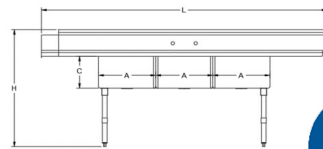

HEAVY DUTY STAINLESS STEEL LEFT OR RIGHT SOILED DISH TABLE WITH 3 COMPARTMENT SINK

ITEM #	DIMENSIONS				Drainboard Length	WEIGHT LB/EA
	W	L	H	Bowl Size		
SDT31820DL14	30 3/8	72	44	18"x20"x12"	14"	105
SDT31820DR14	30 3/8	72	44	18"x20"x12"	14"	105
SDT31820DL14-ACC	30 3/8	72	44	18"x20"x12"	14"	105
SDT31820DR14-ACC	30 3/8	72	44	18"x20"x12"	14"	105
SDT32020DL	30 3/8	100	44	20"x20"x12"	20"	118
SDT32020DR	30 3/8	100	44	20"x20"x12"	20"	118
SDT32020DL-ACC	30 3/8	100	44	20"x20"x12"	20"	118
SDT32020DR-ACC	30 3/8	100	44	20"x20"x12"	20"	118

- 18/304 STAINLESS STEEL
- STS GUSSET, STS LEG,
- STS CROSS PIPE WITH
- ALUMINUM SOCKET, STS FEET.
- NSF CERTIFIED

*ACC Models include: 2x SDTTRAY2020, 1x SCB2020, and 3x RW81, 1x WMF8 Pre-Rinse