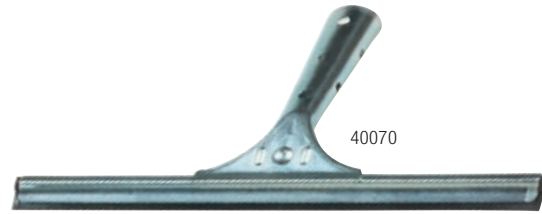

## Hand Held Window Squeegees

- Double blade red thermal rubber blades and zinc plated steel frame yields superior performance at an affordable price
- Single blade, black special blend rubber for a streak free professional finish. Zinc plated steel frame with a long handle socket that is easy to hold and fits a tapered handle

## Window Scrapers

- Professional 4" wide scrapers
- 4" scraper has one sharp edge and one dull edge

Prod No	Description	Recommended Cleaning	Color	Pack
<b>Hand Held Window Squeegees</b>				
41027	12" Double-Blade with Metal Handle	Windows	00	6 ea
40074	14" Double-Blade with Metal Handle	Windows	00	12 ea
40070	12" Single-Blade with Metal Handle	Windows	00	12 ea
40071	16" Single-Blade with Metal Handle	Windows	00	12 ea
<b>Window Scrapers</b>				
365117	Complete Scraper with 6" Plastic Handle Head & Blade	Tables/Floors/Windows	00	10 ea
365120	4" Replacement Blade Dispenser 10 per pack/10 packs per case	—	00	10 pks