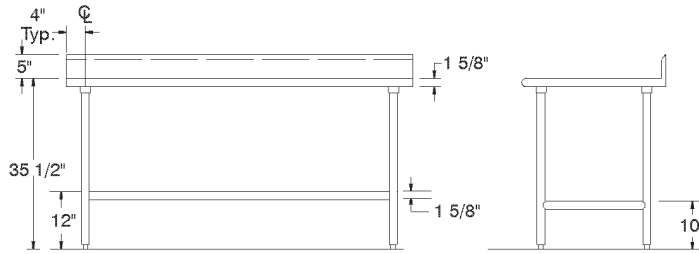

TSKG-Series: Stainless Steel Legs & Stretchers

L	24" Wide	Wt.	30" Wide	Wt.	36" Wide	Wt.
30"	TSKG-240	49 lbs.	TSKG-300	55 lbs.		
24"	TSKG-242	43 lbs.	TSKG-302	48 lbs.	TSKG-362	75 lbs.
36"	TSKG-243	55 lbs.	TSKG-303	62 lbs.	TSKG-363	80 lbs.
48"	TSKG-244	67 lbs.	TSKG-304	75 lbs.	TSKG-364	85 lbs.
60"	TSKG-245	77 lbs.	TSKG-305	89 lbs.	TSKG-365	99 lbs.
72"	TSKG-246	89 lbs.	TSKG-306	97 lbs.	TSKG-366	112 lbs.
84"	TSKG-247	107 lbs.	TSKG-307	118 lbs.	TSKG-367	131 lbs.
96"	TSKG-248	119 lbs.	TSKG-308	131 lbs.	TSKG-368	145 lbs.
108"	TSKG-249	135 lbs.	TSKG-309	150 lbs.	TSKG-369	165 lbs.
120"	TSKG-2410	234 lbs.	TSKG-3010	249 lbs.	TSKG-3610	268 lbs.
132"	TSKG-2411	258 lbs.	TSKG-3011	276 lbs.	TSKG-3611	298 lbs.
144"	TSKG-2412	273 lbs.	TSKG-3012	291 lbs.	TSKG-3612	313 lbs.

TKAG-Series: Galvanized Steel Legs & Stretchers

L	24" Wide	Wt.	30" Wide	Wt.	36" Wide	Wt.
30"	TKAG-240	49 lbs.	TKAG-300	55 lbs.		
24"	TKAG-242	43 lbs.	TKAG-302	48 lbs.	TKAG-362	75 lbs.
36"	TKAG-243	55 lbs.	TKAG-303	62 lbs.	TKAG-363	80 lbs.
48"	TKAG-244	67 lbs.	TKAG-304	75 lbs.	TKAG-364	85 lbs.
60"	TKAG-245	77 lbs.	TKAG-305	89 lbs.	TKAG-365	99 lbs.
72"	TKAG-246	89 lbs.	TKAG-306	97 lbs.	TKAG-366	112 lbs.
84"	TKAG-247	107 lbs.	TKAG-307	118 lbs.	TKAG-367	131 lbs.
96"	TKAG-248	119 lbs.	TKAG-308	131 lbs.	TKAG-368	145 lbs.
108"	TKAG-249	135 lbs.	TKAG-309	150 lbs.	TKAG-369	165 lbs.
120"	TKAG-2410	234 lbs.	TKAG-3010	249 lbs.	TKAG-3610	268 lbs.
132"	TKAG-2411	258 lbs.	TKAG-3011	276 lbs.	TKAG-3611	298 lbs.
144"	TKAG-2412	273 lbs.	TKAG-3012	291 lbs.	TKAG-3612	313 lbs.