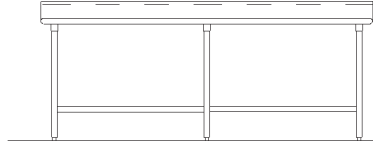

DETAILS and SPECIFICATIONS

ALL DIMENSIONS ARE TYPICAL TOL ± .500"

All Units Shipped Unassembled (KD) for Reduced Shipping Costs.

TSKG & TKAG Series Open Base Style 5" Backsplash

Units 8 ft. and larger are furnished with six (6) legs