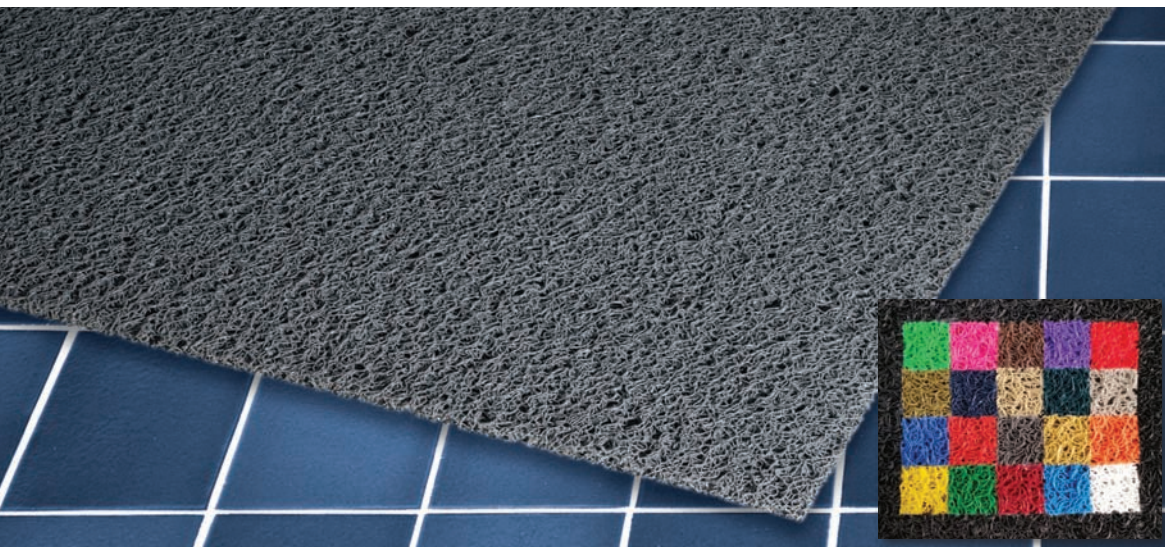

SCRAPER MATS

TYPE 1350
NOMAD®

Nomad Colors

Black

Brown

1350 3M® NOMAD Scraper 6050

- ❖ Aggressive Scraping Action
- ❖ Vinyl Backed
- ❖ For Medium Indoor Traffic
- ❖ To Clean, Simply Shake, Vacuum or Rinse

1350 NOMAD SCRAPER 6050: 3/8" thick

Size	Estimated Weight	Edge Finish
3' x 5'	12 lbs	Bevel 4 sides
4' x 6'	19 lbs	Bevel 4 sides

MEDIUM TRAFFIC

SAFE FOOTING

EASY TO CLEAN

DURABLE
VINYL COIL

SCRAPER MATS

TYPE 1451
VINYL COIL
TYPE 1450
VINYL COIL LOGO

LOGO OPTION: We offer custom logos on our Type 1450 Vinyl-Coil (same mat as 1451 but with Vinyl Backing)

1451 VINYL-COIL Scraper Unbacked

- ❖ Spaghetti Coil Offers Safe Footing
- ❖ Unbacked for Drainage
- ❖ Great for Barefoot Areas
- ❖ Rated for Medium Traffic

Gray

Brown

Also available
in Special Cuts.