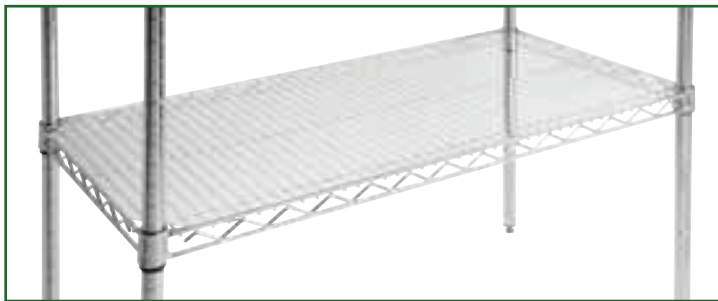

FPSSL24CL inlay on FF24GC shelf (shelf sold separately).
* More information on page 5.

Clear Shelf Inlays & New Corner Shelf Inlays

Clear plastic mats provide greater stability for items on shelves, while still letting light through. Wide selection of sizes including three new inlays for corner shelves [see page 5 for more details].

Item #	Description	Case
FPSSL1424CL	14" x 24" (35.5 x 61.0 cm) Shelf inlay	4
FPSSL1436CL	14" x 36" (35.5 x 91.4 cm) Shelf inlay	4
FPSSL1448CL	14" x 48" (35.5 x 122.0 cm) Shelf inlay	4
FPSSL1460CL	14" x 60" (35.5 x 152.4 cm) Shelf inlay	4
FPSSL1836CL	18" x 36" (45.7 x 91.4 cm) Shelf inlay	4
FPSSL1848CL	18" x 48" (45.7 x 122.0 cm) Shelf inlay	4
FPSSL1860CL	18" x 60" (45.7 x 152.4 cm) Shelf inlay	4
FPSSL2136CL	21" x 36" (53.0 x 91.4 cm) Shelf inlay	4

Item #	Description	Case
FPSSL2148CL	21" x 48" (53.0 x 122.0 cm) Shelf inlay	4
FPSSL2160CL	21" x 60" (53.0 x 152.4 cm) Shelf inlay	4
FPSSL2436CL	24" x 36" (61.0 x 91.4 cm) Shelf inlay	4
FPSSL2448CL	24" x 48" (61.0 x 122.0 cm) Shelf inlay	4
FPSSL2460CL	24" x 60" (61.0 x 152.4 cm) Shelf inlay	4
FPSSL18CL*	18" (45.7mm) Corner Shelf inlay	4
FPSSL21CL*	21" (53.0mm) Corner Shelf inlay	4
FPSSL24CL*	24" (60.0mm) Corner Shelf inlay	4