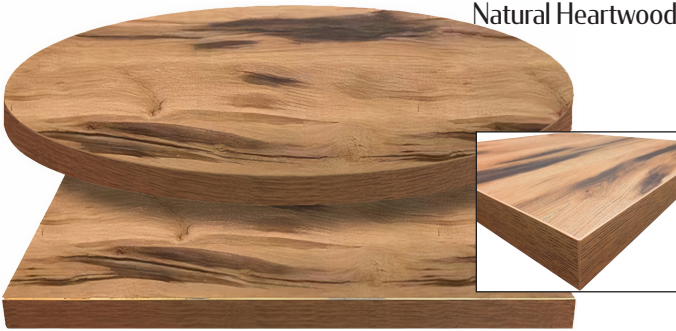

## URBAN SERIES QUICK-SHIP TABLE TOPS

Weathered Barnwood

Vintage Autumn

Toasted Birch

Onyx

Natural Heartwood

- 2" overall thickness
- Thermally fused laminate on both sides
- Featuring NEW Echo 2mm PVC edge
- Available in Natural Heartwood, Onyx, Weathered Barnwood, Vintage Autumn & Toasted Birch
- For indoor use only
- All tops boxed
- Table tops over 48" subject to an oversized pallet fee per pallet

Table Size	Natural Heartwood Part Number	Weathered Barnwood Part Number	Toasted Birch Part Number	Onyx Part Number	Vintage Autumn Part Number	Approx. Weight
24" x 24"	UB2424-NH	UB2424-WB	UB2424-TB	UB2424-ON	UB2424-VA	21 lbs
24" x 30"	UB2430-NH	UB2430-WB	UB2430-TB	UB2430-ON	UB2430-VA	27 lbs
30" x 30"	UB3030-NH	UB3030-WB	UB3030-TB	UB3030-ON	UB3030-VA	33 lbs
30" x 42"	UB3042-NH	UB3042-WB	UB3042-TB	UB3042-ON	UB3042-VA	46 lbs
30" x 48"	UB3048-NH	UB3048-WB	UB3048-TB	UB3048-ON	UB3048-VA	53 lbs
30" x 60"	UB3060-NH	UB3060-WB	UB3060-TB	UB3060-ON	UB3060-VA	66 lbs
30" x 72"	UB3072-NH	UB3072-WB	UB3072-TB	UB3072-ON	UB3072-VA	79 lbs
36" x 36"	UB3636-NH	UB3636-WB	UB3636-TB	UB3636-ON	UB3636-VA	48 lbs
24" Round	UB24R-NH	UB24R-WB	UB24R-TB	UB24R-ON	UB24R-VA	17 lbs
30" Round	UB30R-NH	UB30R-WB	UB30R-TB	UB30R-ON	UB30R-VA	26 lbs
36" Round	UB36R-NH	UB36R-WB	UB36R-TB	UB36R-ON	UB36R-VA	38 lbs