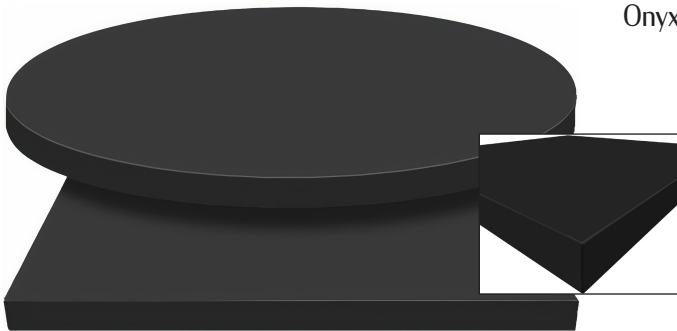

## URBAN SERIES QUICK-SHIP TABLE TOPS

Weathered Barnwood

Vintage Autumn

Toasted Birch

Onyx

Natural Heartwood

- 2" overall thickness
- Thermally fused laminate on both sides
- Featuring NEW Echo 2mm PVC edge
- Available in Natural Heartwood, Onyx, Weathered Barnwood, Vintage Autumn & Toasted Birch
- For indoor use only
- All tops boxed
- Table tops over 48" subject to an oversized pallet fee per pallet

Table Size	Natural Heartwood Part Number	Weathered Barnwood Part Number	Toasted Birch Part Number	Onyx Part Number	Vintage Autumn Part Number	Approx. Weight
24" x 24"	UB2424-NH	UB2424-WB	UB2424-TB	UB2424-ON	UB2424-VA	21 lbs
24" x 30"	UB2430-NH	UB2430-WB	UB2430-TB	UB2430-ON	UB2430-VA	27 lbs
30" x 30"	UB3030-NH	UB3030-WB	UB3030-TB	UB3030-ON	UB3030-VA	33 lbs
30" x 42"	UB3042-NH	UB3042-WB	UB3042-TB	UB3042-ON	UB3042-VA	46 lbs
30" x 48"	UB3048-NH	UB3048-WB	UB3048-TB	UB3048-ON	UB3048-VA	53 lbs
30" x 60"	UB3060-NH	UB3060-WB	UB3060-TB	UB3060-ON	UB3060-VA	66 lbs
30" x 72"	UB3072-NH	UB3072-WB	UB3072-TB	UB3072-ON	UB3072-VA	79 lbs
36" x 36"	UB3636-NH	UB3636-WB	UB3636-TB	UB3636-ON	UB3636-VA	48 lbs
24" Round	UB24R-NH	UB24R-WB	UB24R-TB	UB24R-ON	UB24R-VA	17 lbs
30" Round	UB30R-NH	UB30R-WB	UB30R-TB	UB30R-ON	UB30R-VA	26 lbs
36" Round	UB36R-NH	UB36R-WB	UB36R-TB	UB36R-ON	UB36R-VA	38 lbs