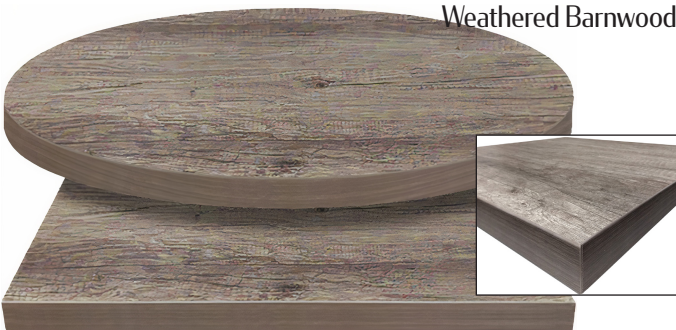

## URBAN SERIES QUICK-SHIP TABLE TOPS

Weathered Barnwood

Vintage Autumn

Toasted Birch

Onyx

Natural Heartwood

- 2" overall thickness
- Thermally fused laminate on both sides
- Featuring NEW Echo 2mm PVC edge
- Available in Natural Heartwood, Onyx, Weathered Barnwood, Vintage Autumn & Toasted Birch
- For indoor use only
- All tops boxed
- Table tops over 48" subject to an oversized pallet fee per pallet

Table Size	Natural Heartwood Part Number	Weathered Barnwood Part Number	Toasted Birch Part Number	Onyx Part Number	Vintage Autumn Part Number	Approx. Weight
24" x 24"	UB2424-NH	UB2424-WB	UB2424-TB	UB2424-ON	UB2424-VA	21 lbs
24" x 30"	UB2430-NH	UB2430-WB	UB2430-TB	UB2430-ON	UB2430-VA	27 lbs
30" x 30"	UB3030-NH	UB3030-WB	UB3030-TB	UB3030-ON	UB3030-VA	33 lbs
30" x 42"	UB3042-NH	UB3042-WB	UB3042-TB	UB3042-ON	UB3042-VA	46 lbs
30" x 48"	UB3048-NH	UB3048-WB	UB3048-TB	UB3048-ON	UB3048-VA	53 lbs
30" x 60"	UB3060-NH	UB3060-WB	UB3060-TB	UB3060-ON	UB3060-VA	66 lbs
30" x 72"	UB3072-NH	UB3072-WB	UB3072-TB	UB3072-ON	UB3072-VA	79 lbs
36" x 36"	UB3636-NH	UB3636-WB	UB3636-TB	UB3636-ON	UB3636-VA	48 lbs
24" Round	UB24R-NH	UB24R-WB	UB24R-TB	UB24R-ON	UB24R-VA	17 lbs
30" Round	UB30R-NH	UB30R-WB	UB30R-TB	UB30R-ON	UB30R-VA	26 lbs
36" Round	UB36R-NH	UB36R-WB	UB36R-TB	UB36R-ON	UB36R-VA	38 lbs