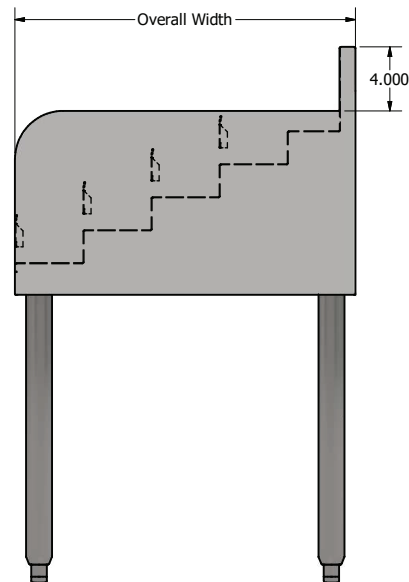

4 Step Liquor Display

Stainless Steel Liquor Display

Use your smart phone to scan the above QR code to visit our website:
www.bk-resources.com

Certifications:

Features:

- Protective Guard Rail on Each Step
- Uniform Fit with Other Underbar Products
- Legs Install Directly Into Body

Material:

- T-304 18 ga. Stainless Steel
- 1 5/8" Stainless Steel Legs
- Adjustable High Impact Corrosion Resistant Feet

Options:

21" Deep Part Number	Unit Size: (l x w)	Product Weight (lbs)	18" Deep Part Number	Unit Size: (l x w)	Product Weight (lbs)	Approximate Bottle Capacity
UB4-21-LD12	12" x 21 1/4"	31.00	UB4-18-LD12	12" x 18 1/4"	30.00	12
UB4-21-LD18	18" x 21 1/4"	36.00	UB4-18-LD18	18" x 18 1/4"	34.00	20
UB4-21-LD24	24" x 21 1/4"	41.00	UB4-18-LD24	24" x 18 1/4"	38.00	24
UB4-21-LD36	36" x 21 1/4"		UB4-18-LD36	36" x 18 1/4"		40