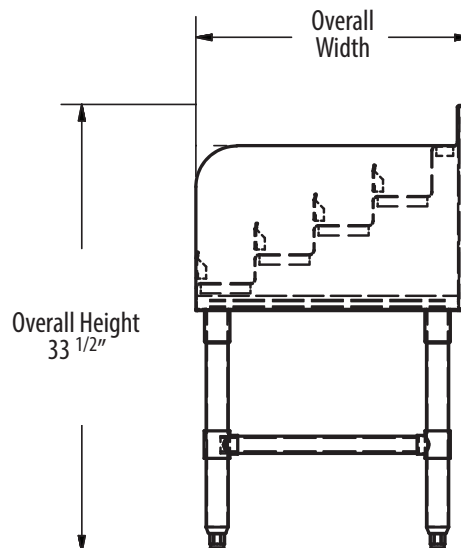

4 Step Liquor Display

Stainless Steel Liquor Display

Use your smart phone to scan the above QR code to visit our website:
www.bk-resources.com

Certifications:

Features:

- Protective Guard Rail on Each Step
- Uniform Fit with Other Underbar Products
- Legs Install Directly Into Body

Material:

- T-304 18 ga. Stainless Steel
- 1 5/8" Stainless Steel Legs
- Adjustable High Impact Corrosion Resistant Feet

Options:

| 21" Deep Part Number | Unit Size: (l x w) | Product Weight (lbs) | 18" Deep Part Number | Unit Size: (l x w) | Product Weight (lbs) | Approximate Bottle Capacity |
|----------------------|--------------------|----------------------|----------------------|--------------------|----------------------|-----------------------------|
| UB4-21-LD12 | 12" x 21 1/4" | 31.00 | UB4-18-LD12 | 12" x 18 1/4" | 30.00 | 13 |
| UB4-21-LD18 | 18" x 21 1/4" | 36.00 | UB4-18-LD18 | 18" x 18 1/4" | 34.00 | 20 |
| UB4-21-LD24 | 24" x 21 1/4" | 41.00 | UB4-18-LD24 | 24" x 18 1/4" | 38.00 | 27 |
| UB4-21-LD36 | 36" x 21 1/4" | | UB4-18-LD36 | 36" x 18 1/4" | | 40 |