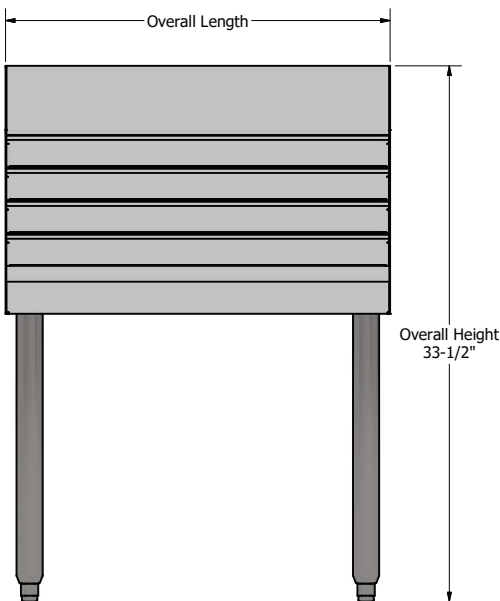

4 Step Liquor Display

Stainless Steel Liquor Display

Use your smart phone to scan the above QR code to visit our website:
www.bk-resources.com

Certifications:

Features:

- Protective Guard Rail on Each Step
- Uniform Fit with Other Underbar Products
- Legs Install Directly Into Body

Material:

- T-304 18 ga. Stainless Steel
- 1 5/8" Stainless Steel Legs
- Adjustable High Impact Corrosion Resistant Feet

Options:

21" Deep Part Number	Unit Size: (l x w)	Product Weight (lbs)	18" Deep Part Number	Unit Size: (l x w)	Product Weight (lbs)	Approximate Bottle Capacity
UB4-21-LD12	12" x 21 1/4"	31.00	UB4-18-LD12	12" x 18 1/4"	30.00	12
UB4-21-LD18	18" x 21 1/4"	36.00	UB4-18-LD18	18" x 18 1/4"	34.00	20
UB4-21-LD24	24" x 21 1/4"	41.00	UB4-18-LD24	24" x 18 1/4"	38.00	24
UB4-21-LD36	36" x 21 1/4"		UB4-18-LD36	36" x 18 1/4"		40