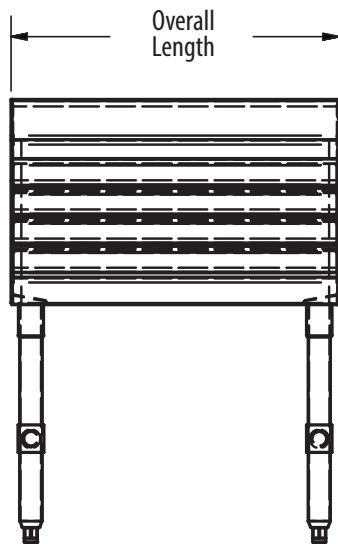

4 Step Liquor Display

Stainless Steel Liquor Display

Use your smart phone to scan the above QR code to visit our website:
www.bk-resources.com

Certifications:

Features:

- Protective Guard Rail on Each Step
- Uniform Fit with Other Underbar Products
- Legs Install Directly Into Body

Material:

- T-304 18 ga. Stainless Steel
- 1 5/8" Stainless Steel Legs
- Adjustable High Impact Corrosion Resistant Feet

Options:

| 21" Deep Part Number | Unit Size: (l x w) | Product Weight (lbs) | 18" Deep Part Number | Unit Size: (l x w) | Product Weight (lbs) | Approximate Bottle Capacity |
|----------------------|--------------------|----------------------|----------------------|--------------------|----------------------|-----------------------------|
| UB4-21-LD12 | 12" x 21 1/4" | 31.00 | UB4-18-LD12 | 12" x 18 1/4" | 30.00 | 13 |
| UB4-21-LD18 | 18" x 21 1/4" | 36.00 | UB4-18-LD18 | 18" x 18 1/4" | 34.00 | 20 |
| UB4-21-LD24 | 24" x 21 1/4" | 41.00 | UB4-18-LD24 | 24" x 18 1/4" | 38.00 | 27 |
| UB4-21-LD36 | 36" x 21 1/4" | | UB4-18-LD36 | 36" x 18 1/4" | | 40 |